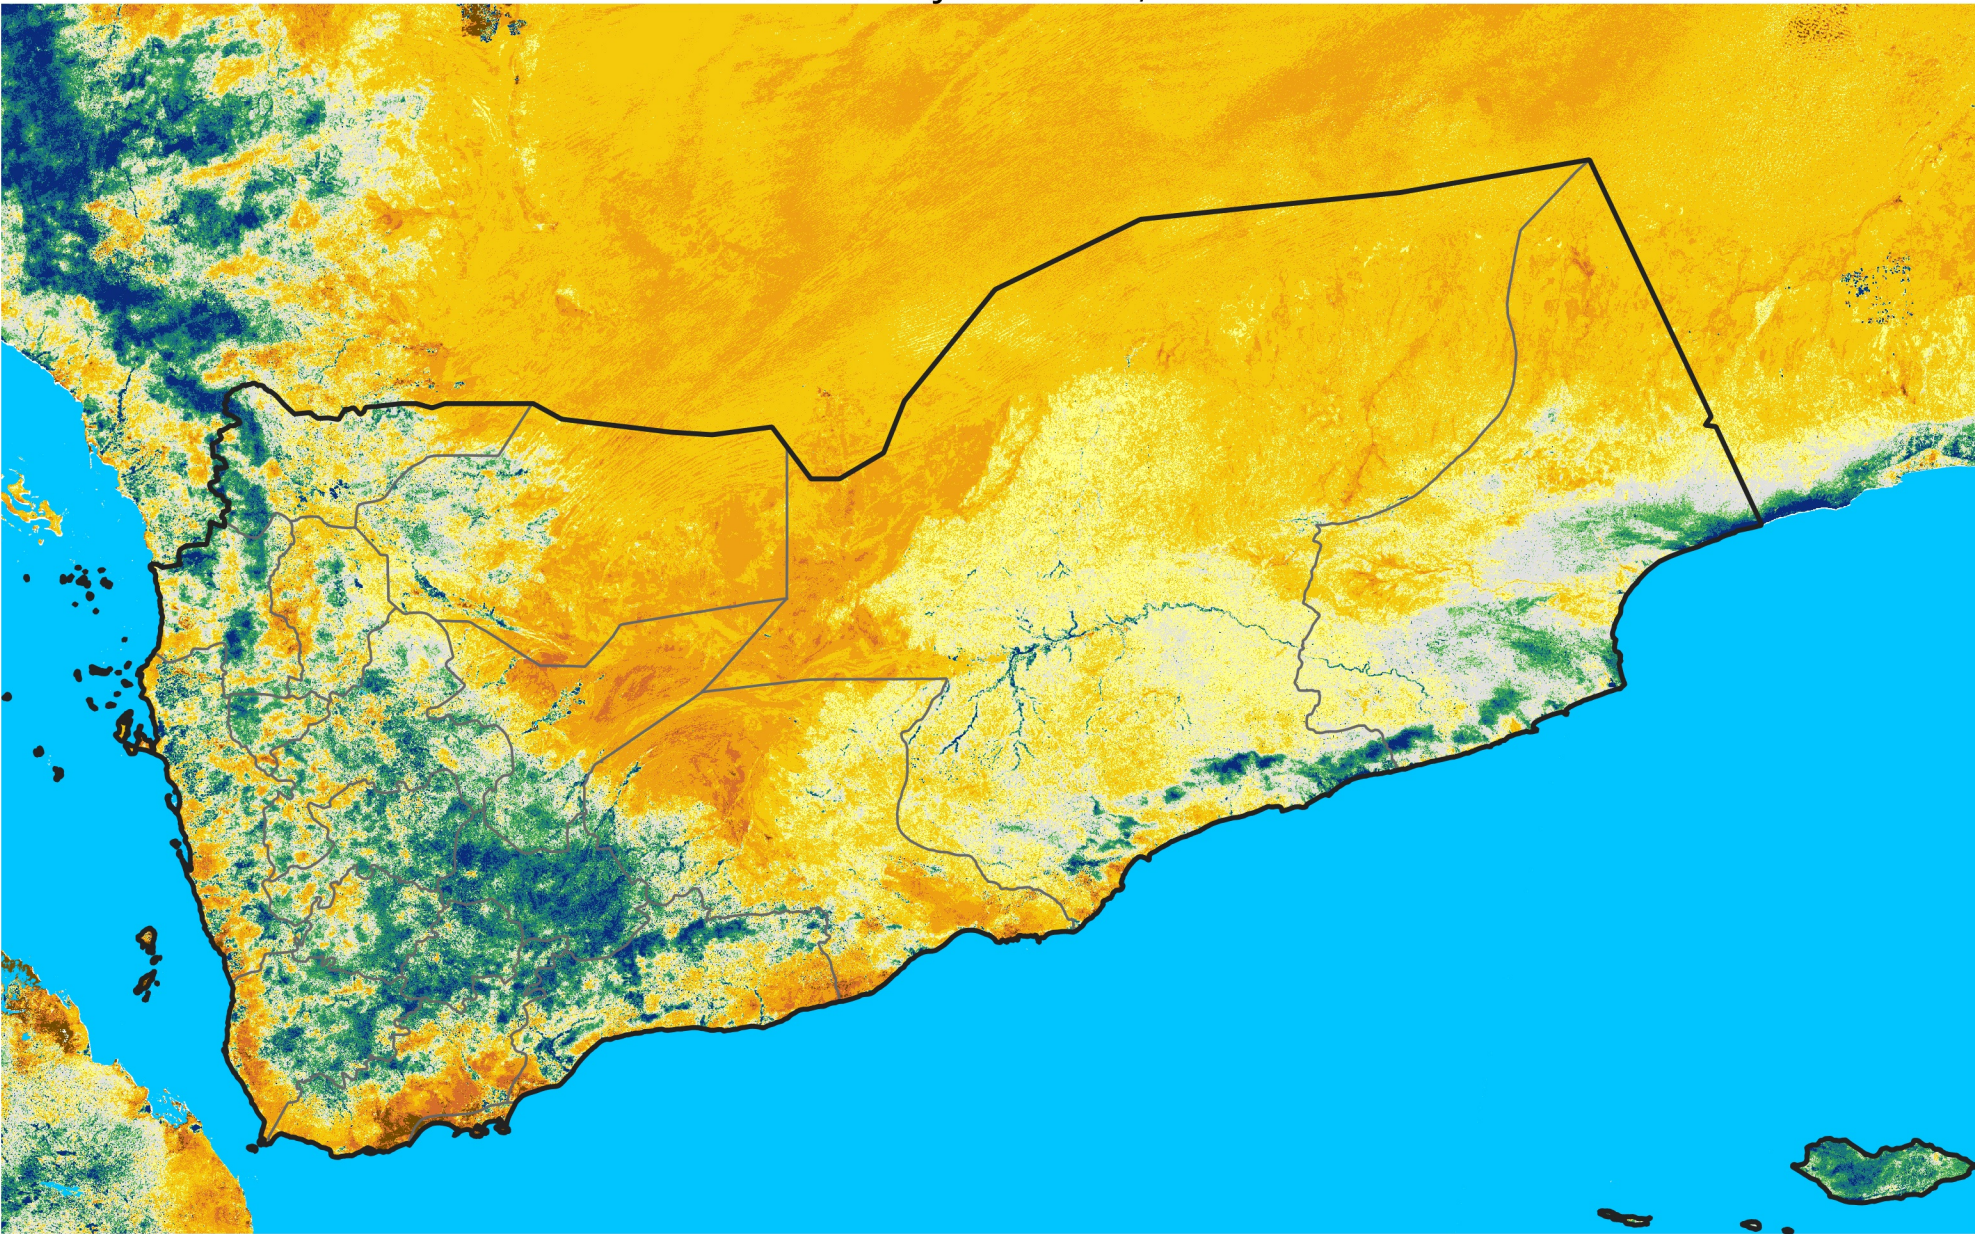

Yemen

Percent of Mean NDVI

2024 / mean (2003 - 2022)

Period 16 / June 01 - 10, 2024

Percent of Normal