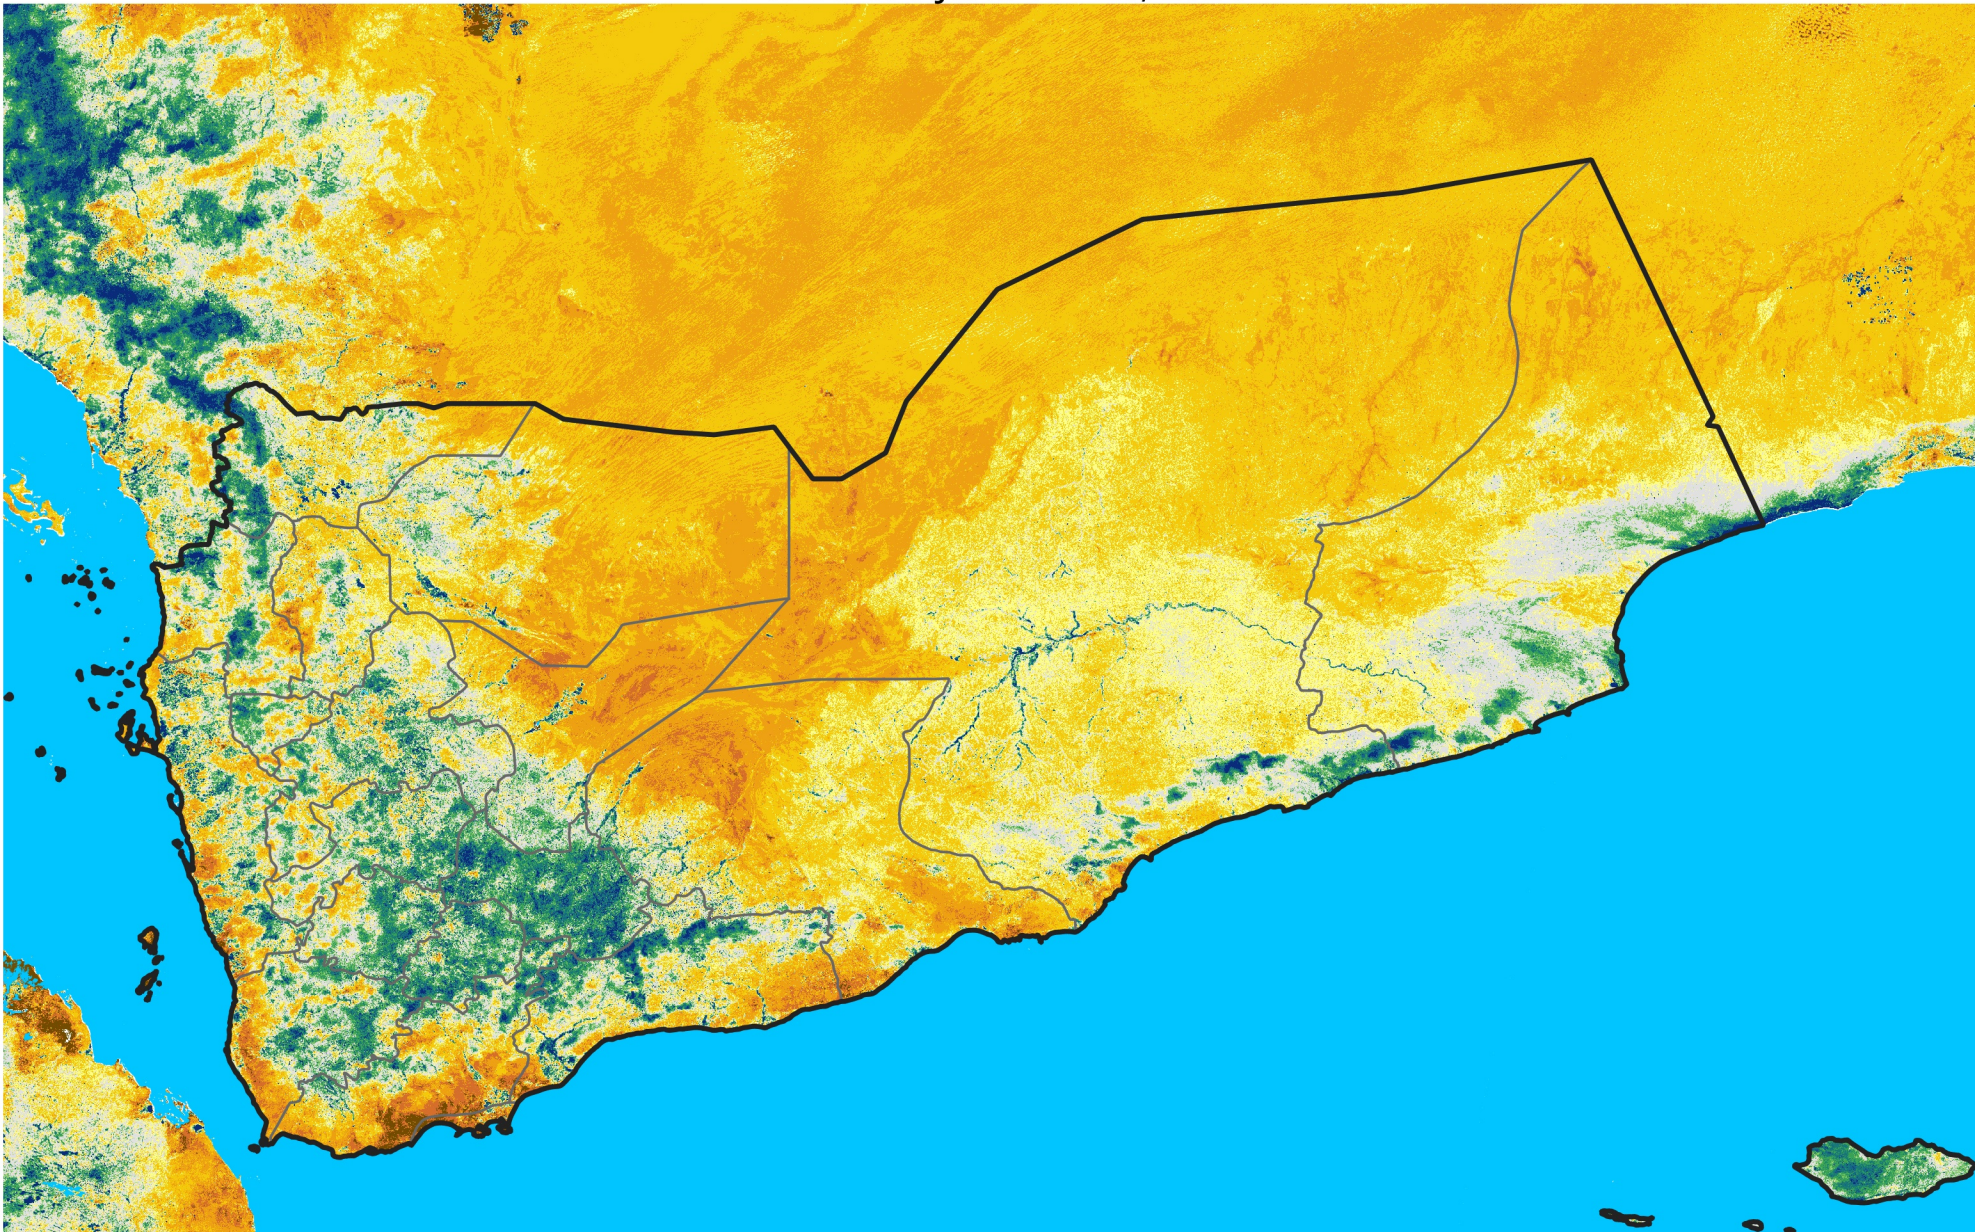

Yemen

Percent of Mean NDVI

2024 / mean (2003 - 2022)

Period 17 / June 11 - 20, 2024

Percent of Normal