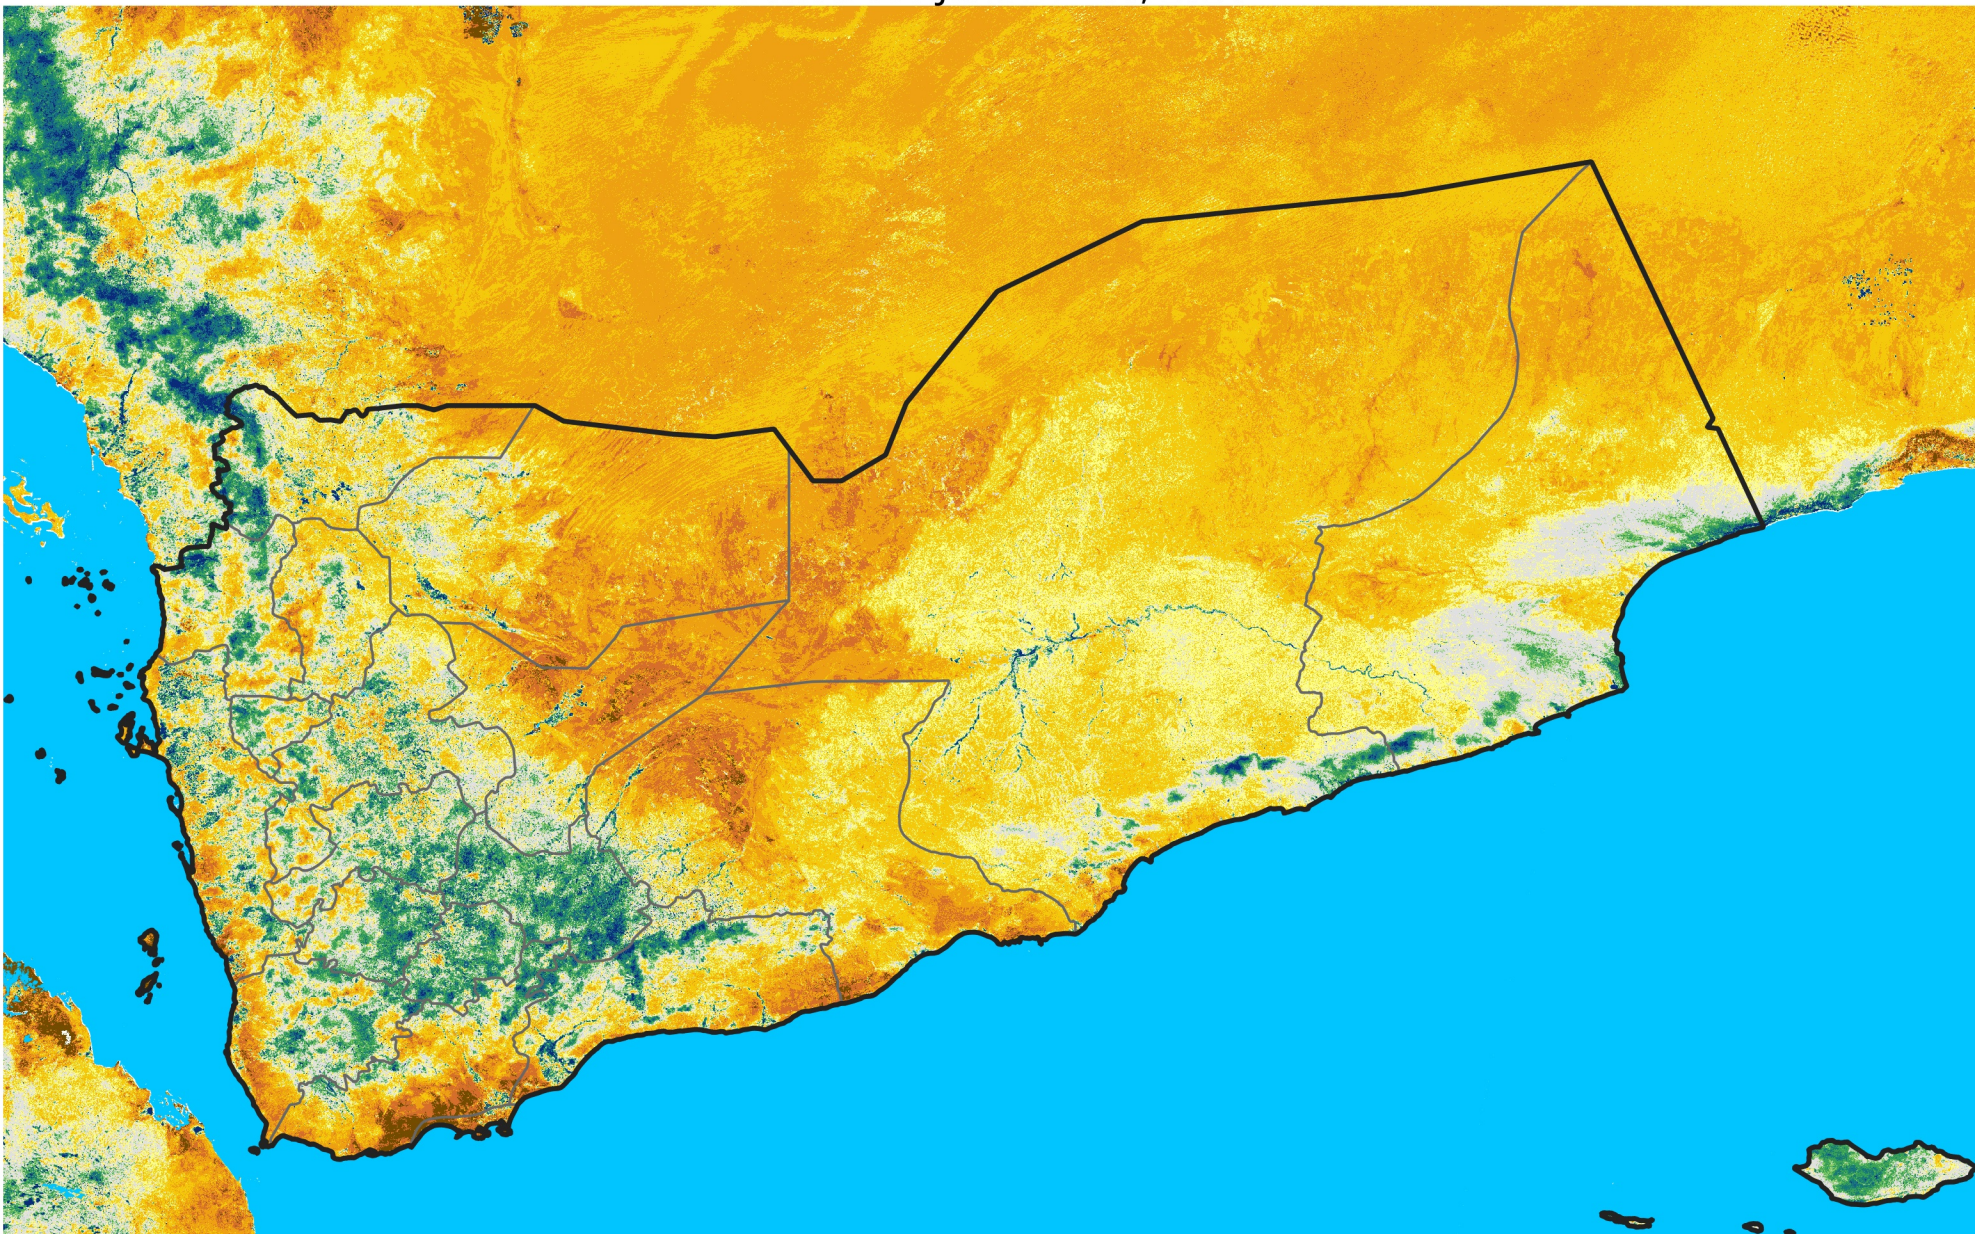

Yemen

Percent of Mean NDVI

2024 / mean (2003 - 2022)

Period 18 / June 21 - 30, 2024

Percent of Normal