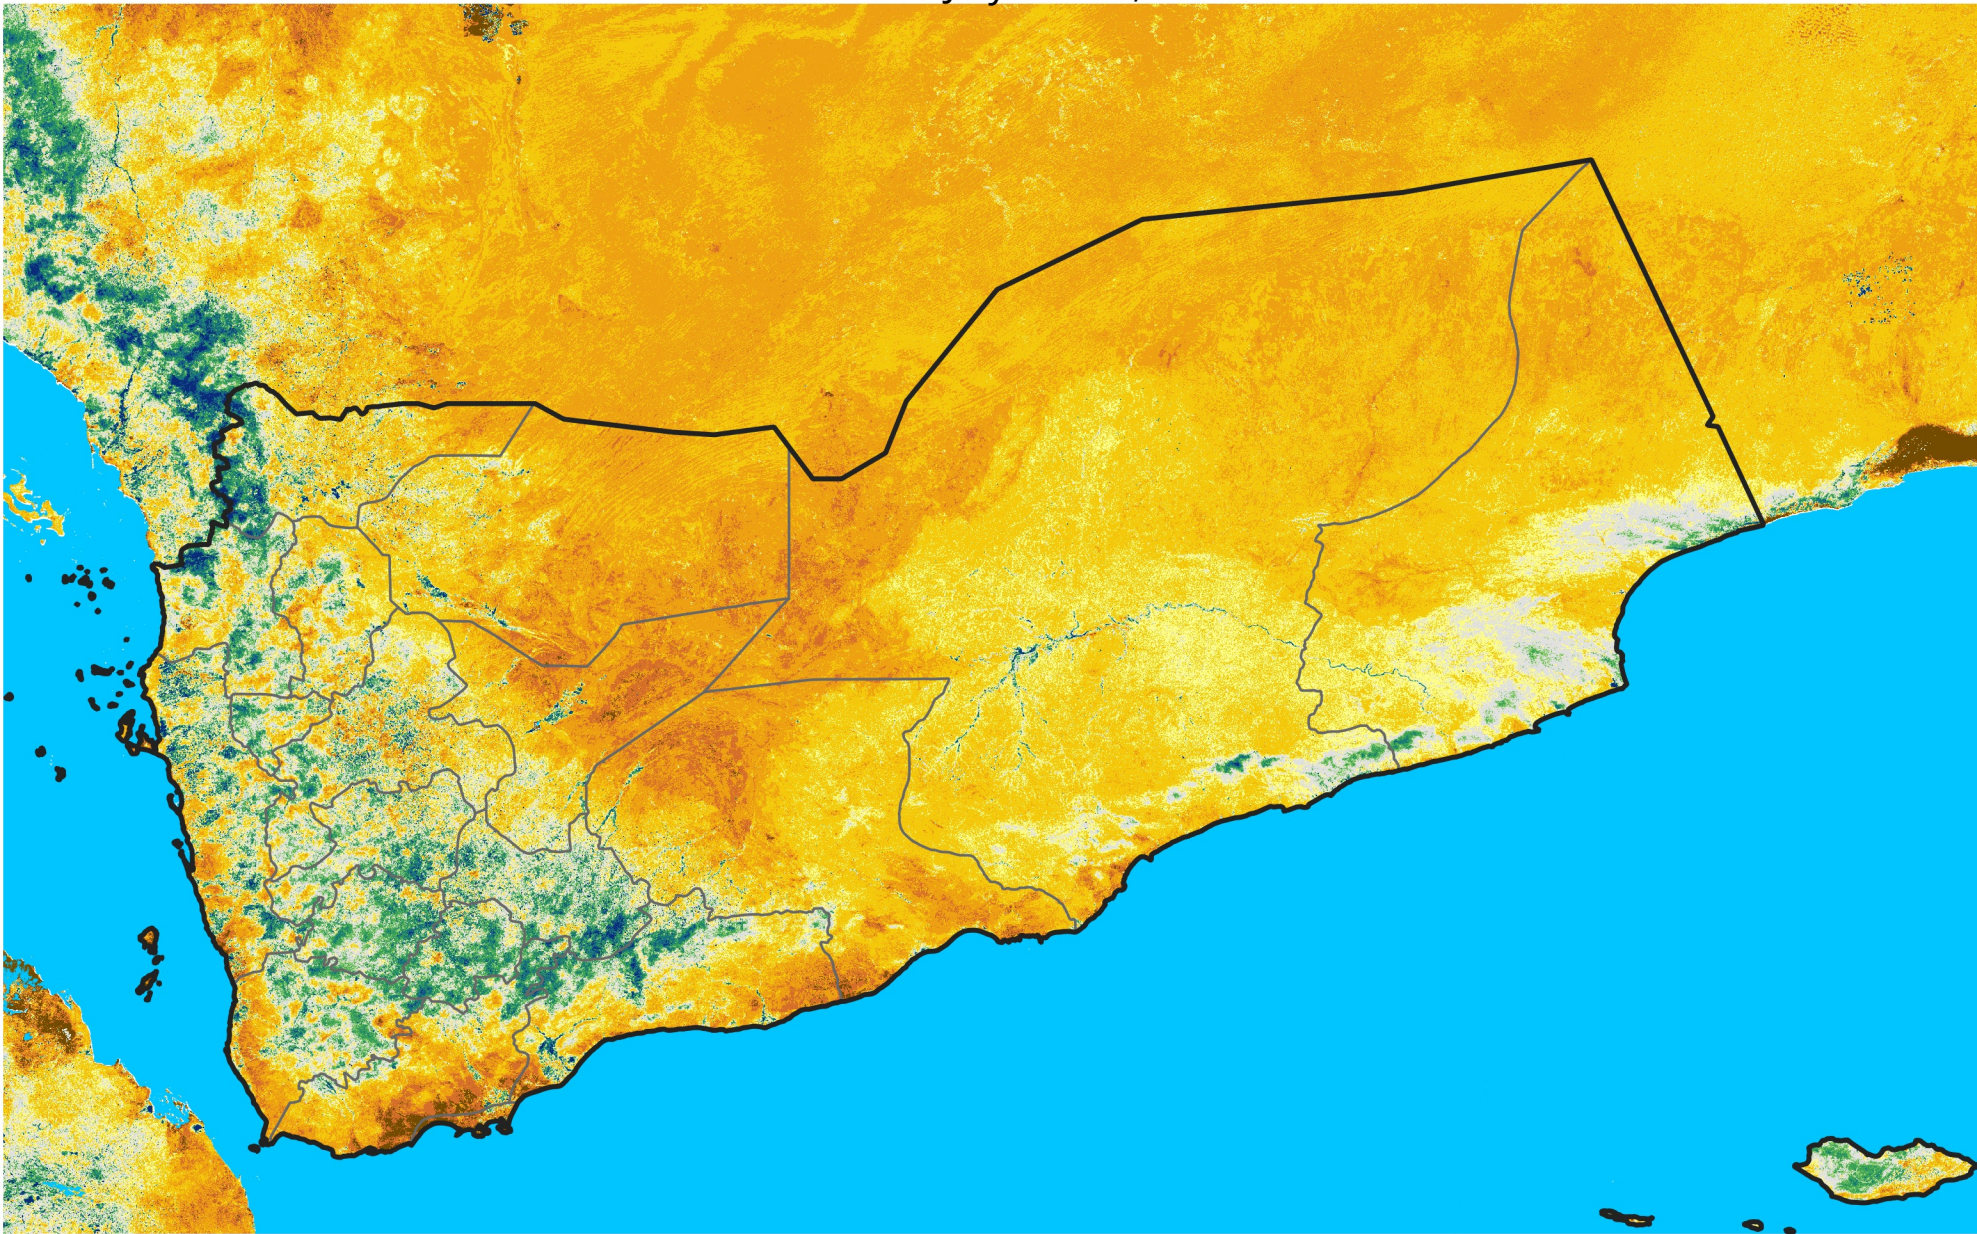

Yemen

Percent of Mean NDVI

2024 / mean (2003 - 2022)

Period 20 / July 11 - 20, 2024

Percent of Normal