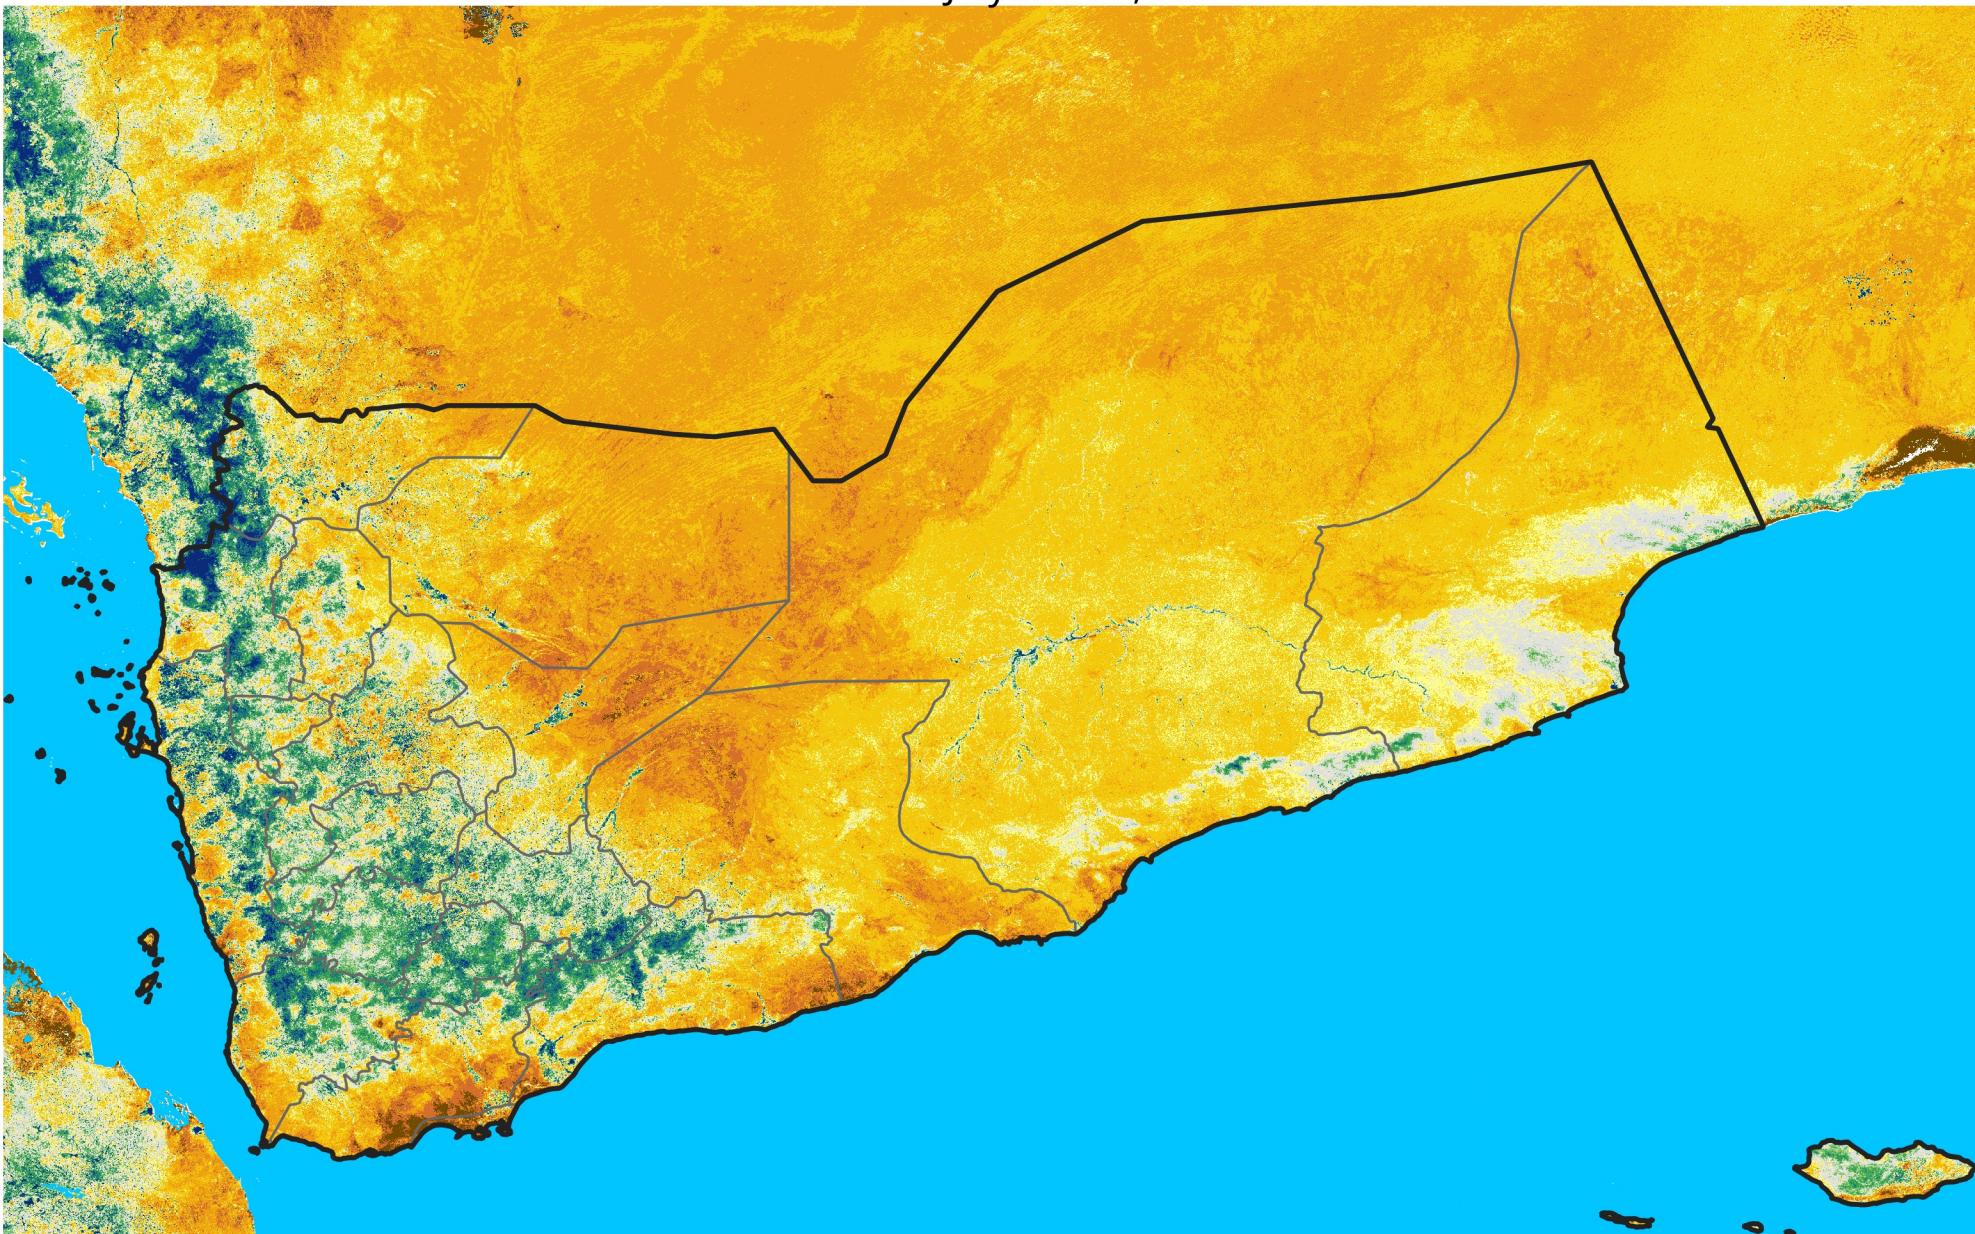

Yemen

Percent of Mean NDVI

2024 / mean (2003 - 2022)

Period 21 / July 21 - 31, 2024

Percent of Normal