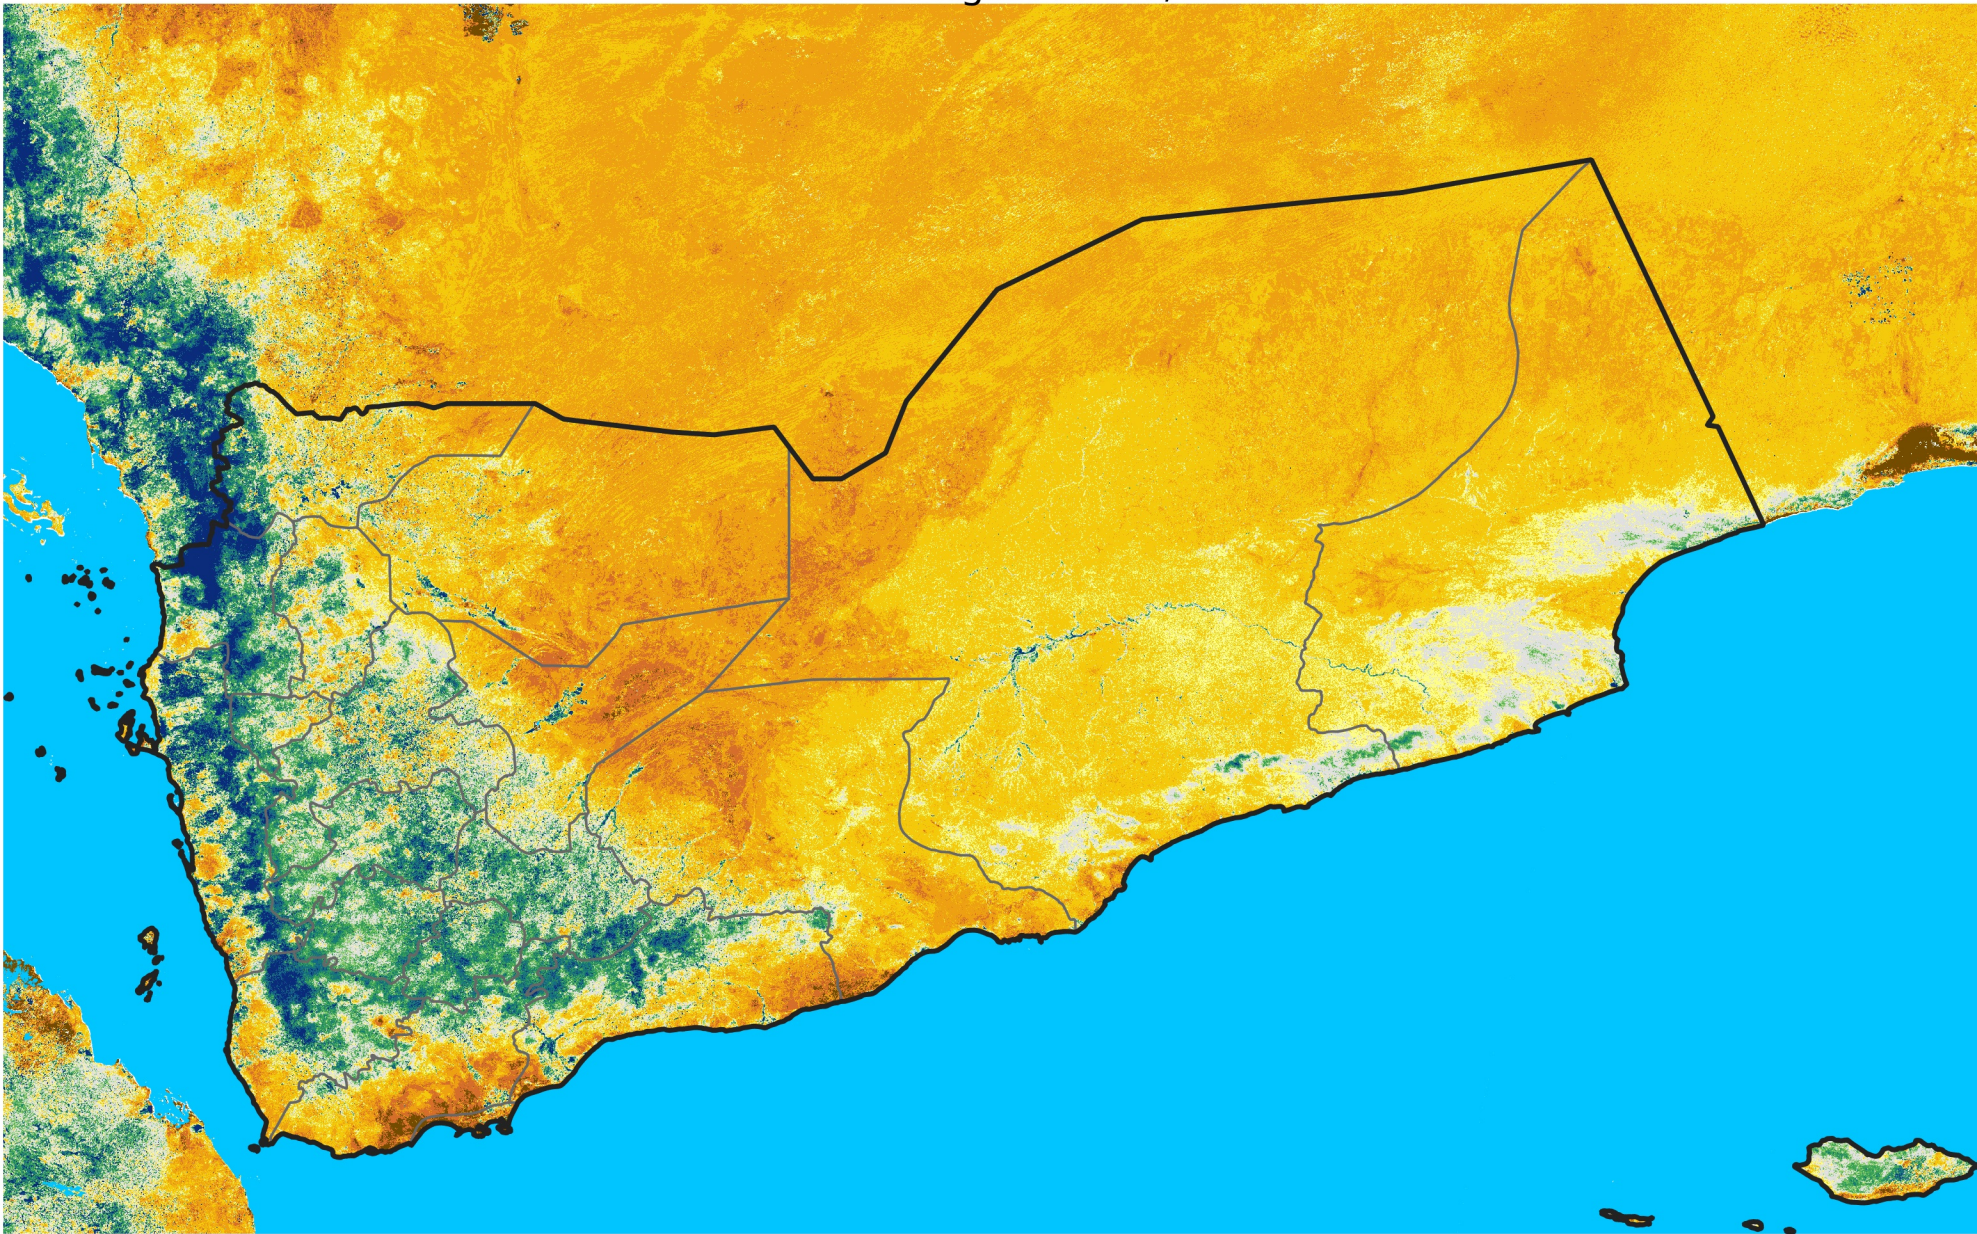

Yemen

Percent of Mean NDVI

2024 / mean (2003 - 2022)

Period 22 / August 01 - 10, 2024

Percent of Normal