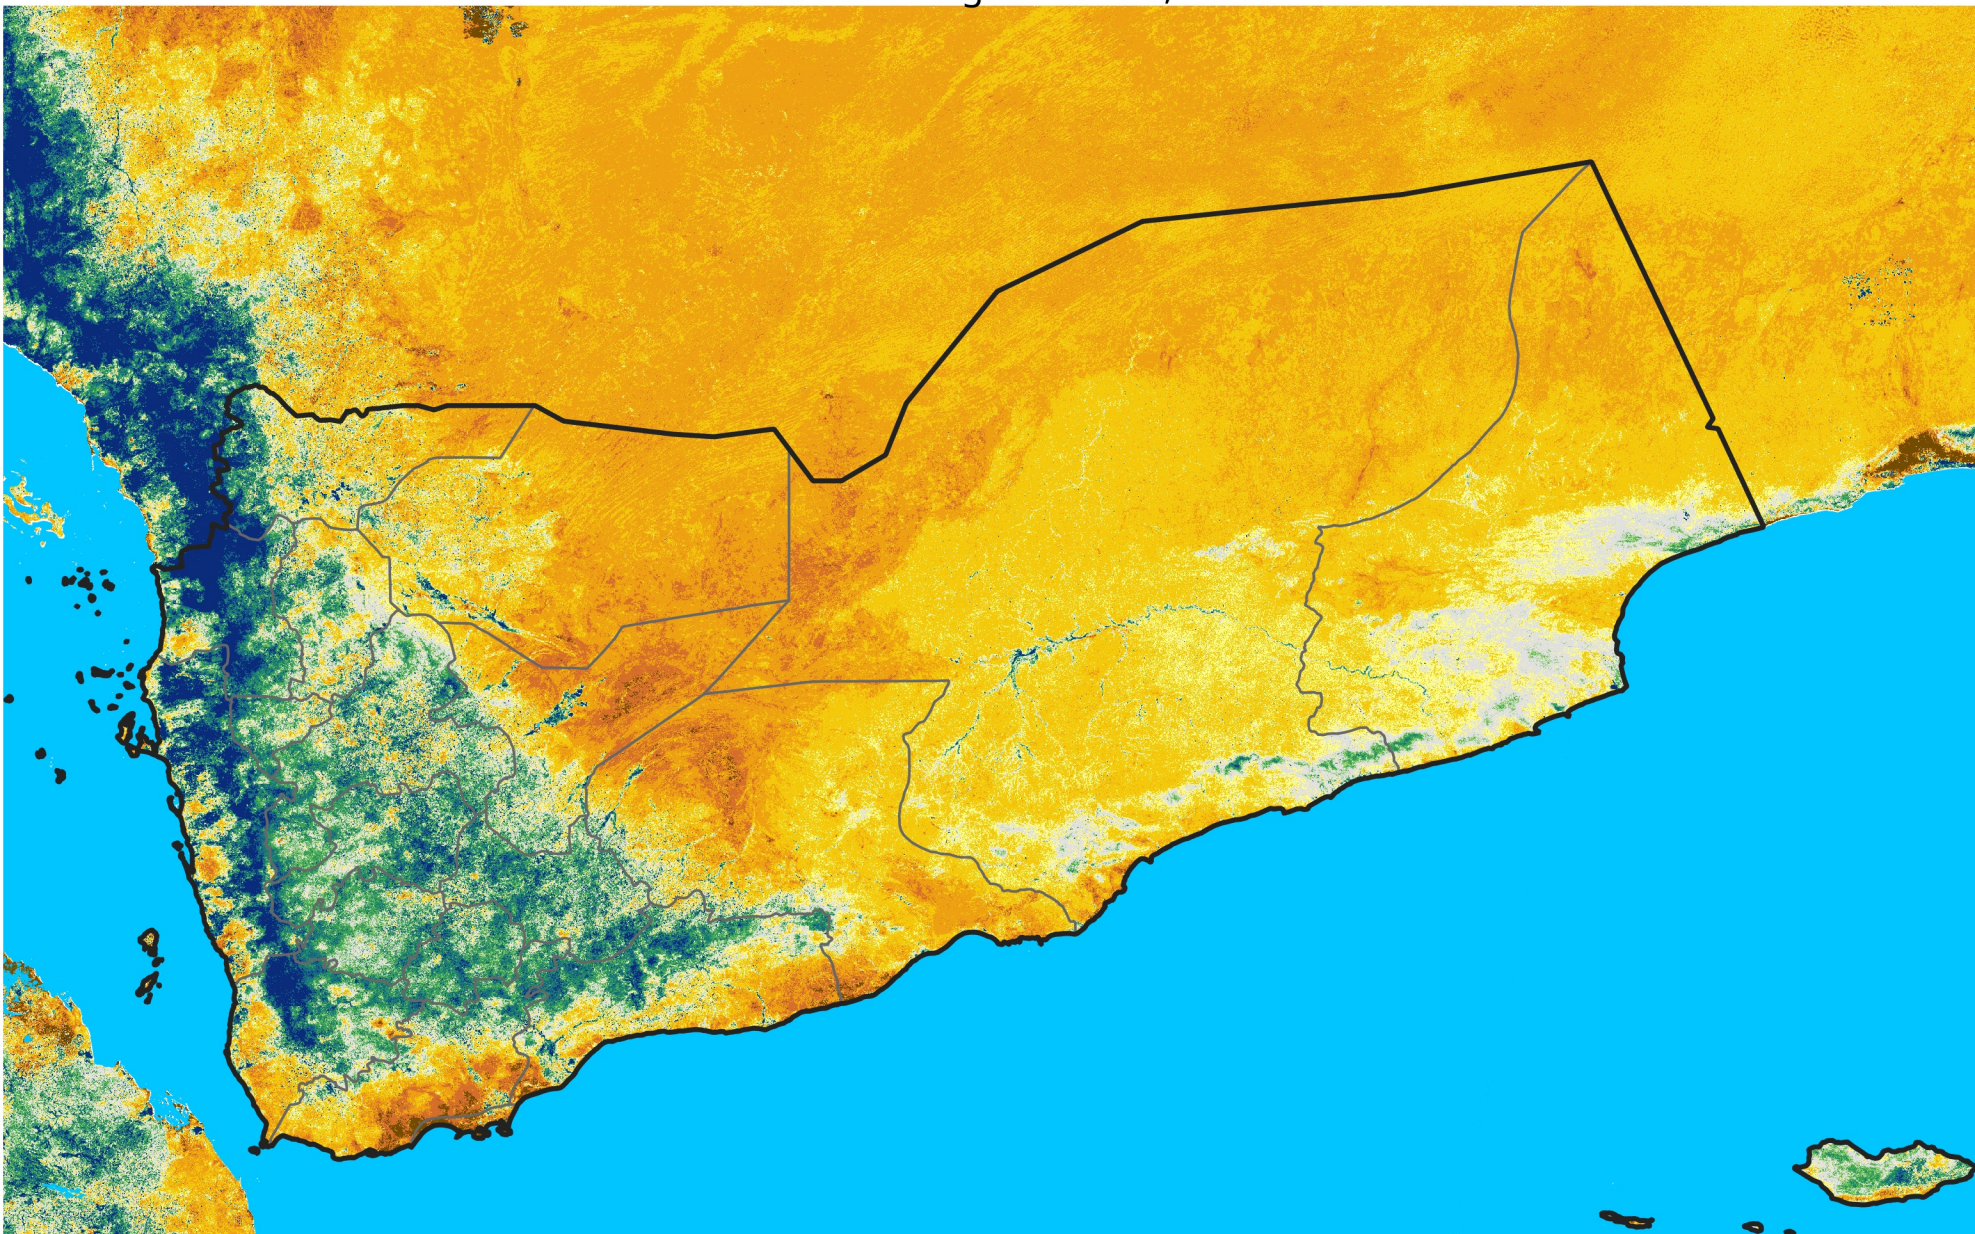

Yemen

Percent of Mean NDVI

2024 / mean (2003 - 2022)

Period 23 / August 11 - 20, 2024

Percent of Normal