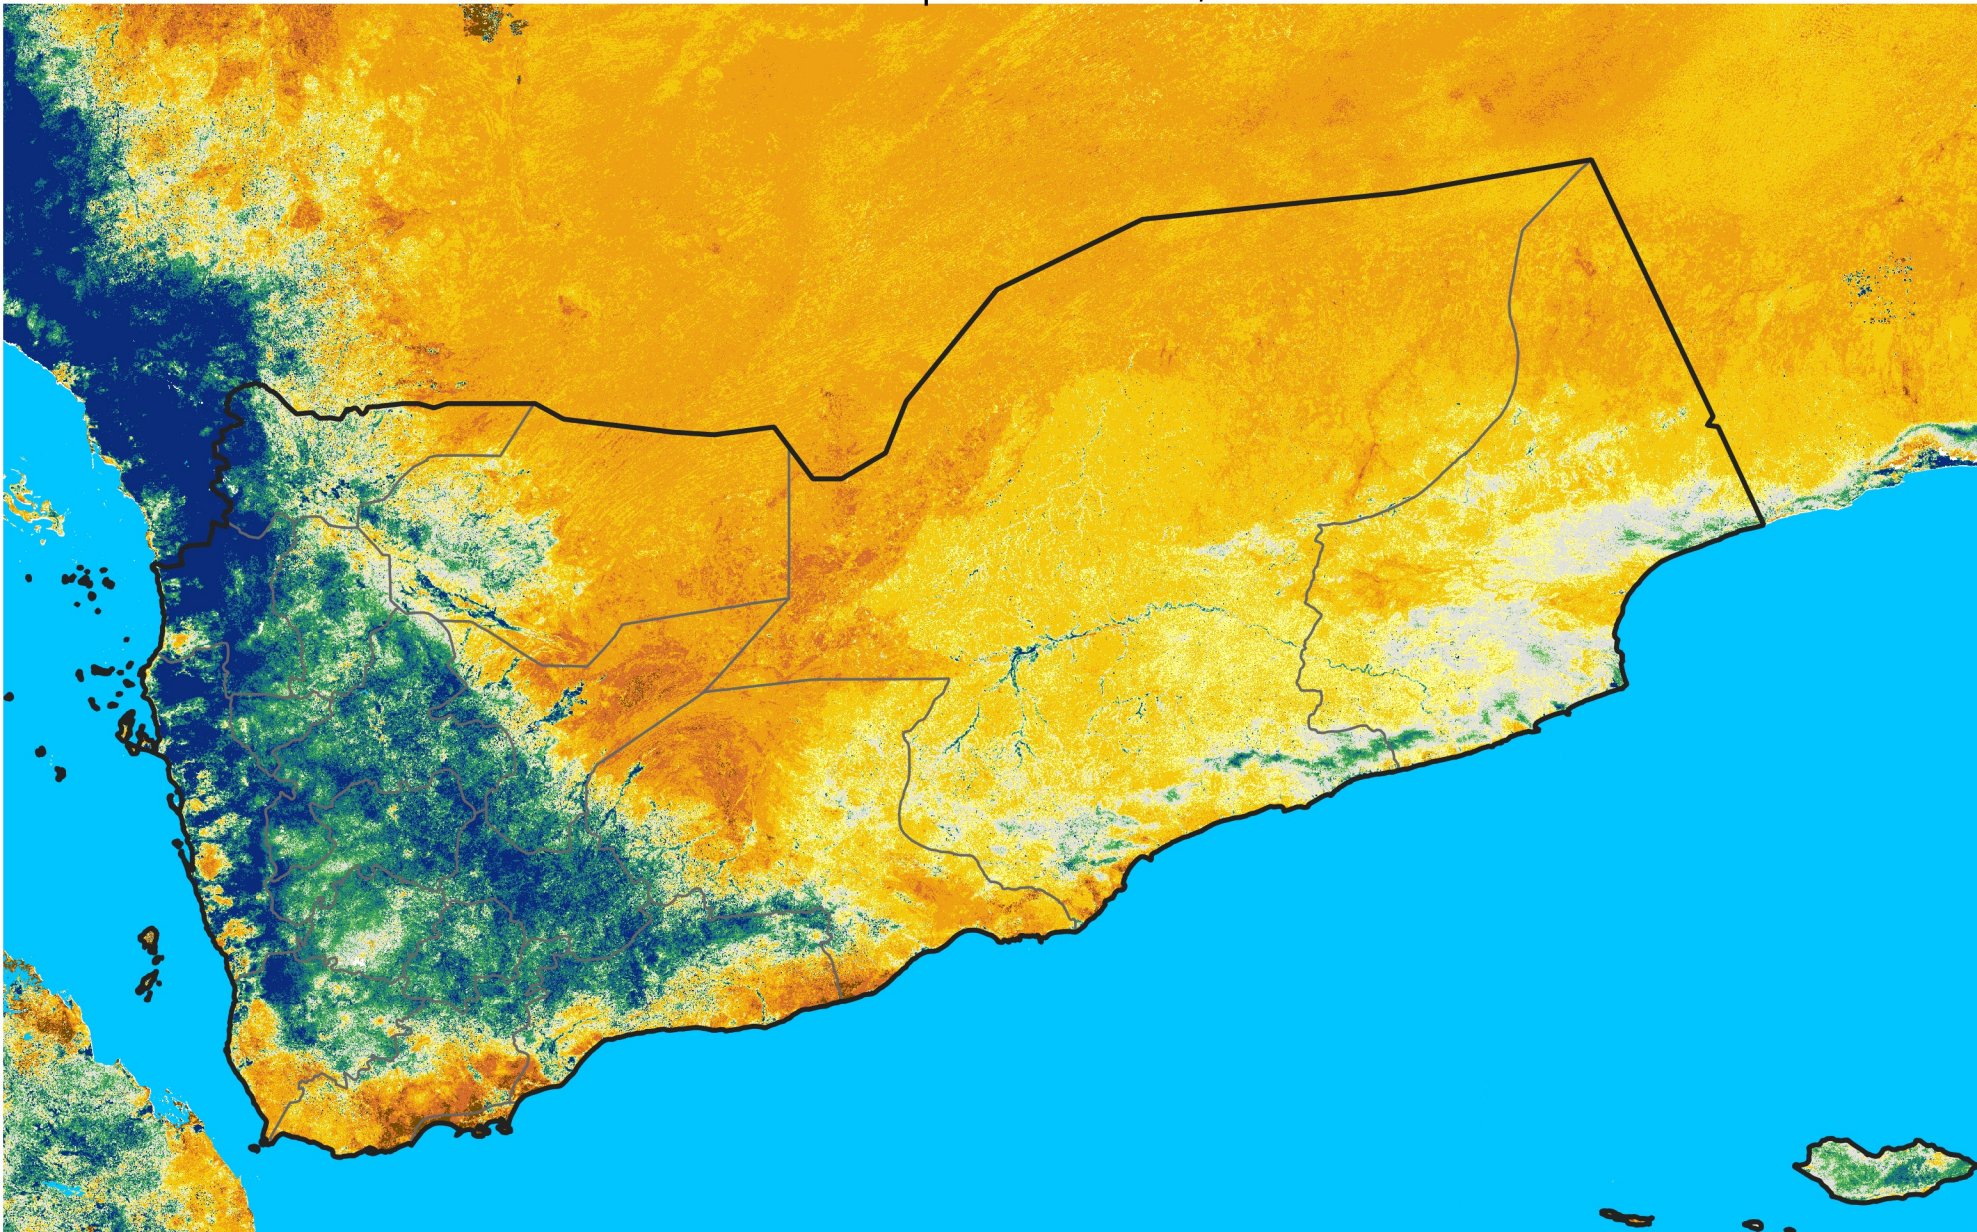

Yemen

Percent of Mean NDVI

2024 / mean (2003 - 2022)

Period 25 / September 01 - 10, 2024

Percent of Normal