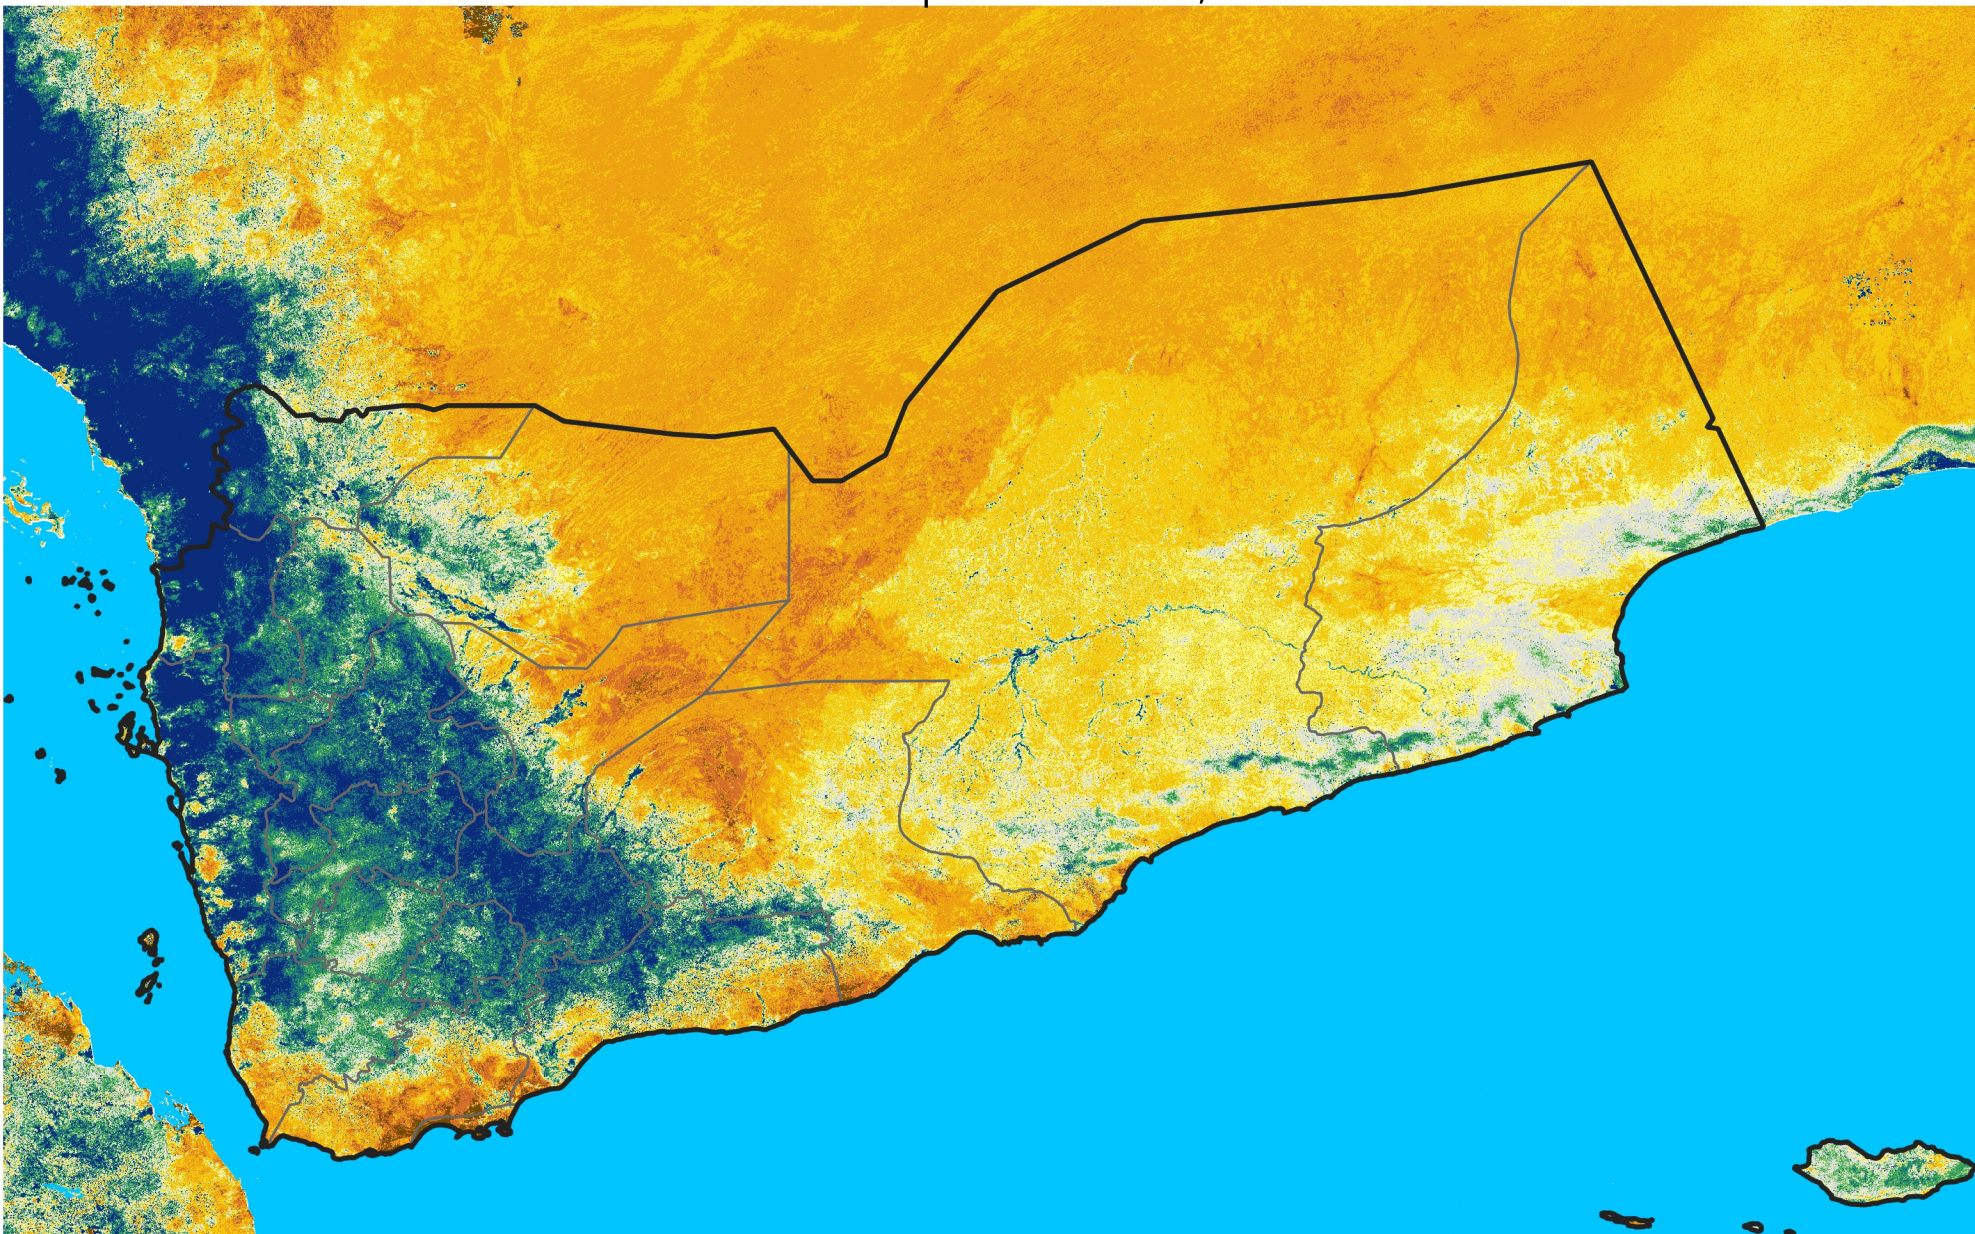

Yemen

Percent of Mean NDVI

2024 / mean (2003 - 2022)

Period 26 / September 11 - 20, 2024

Percent of Normal