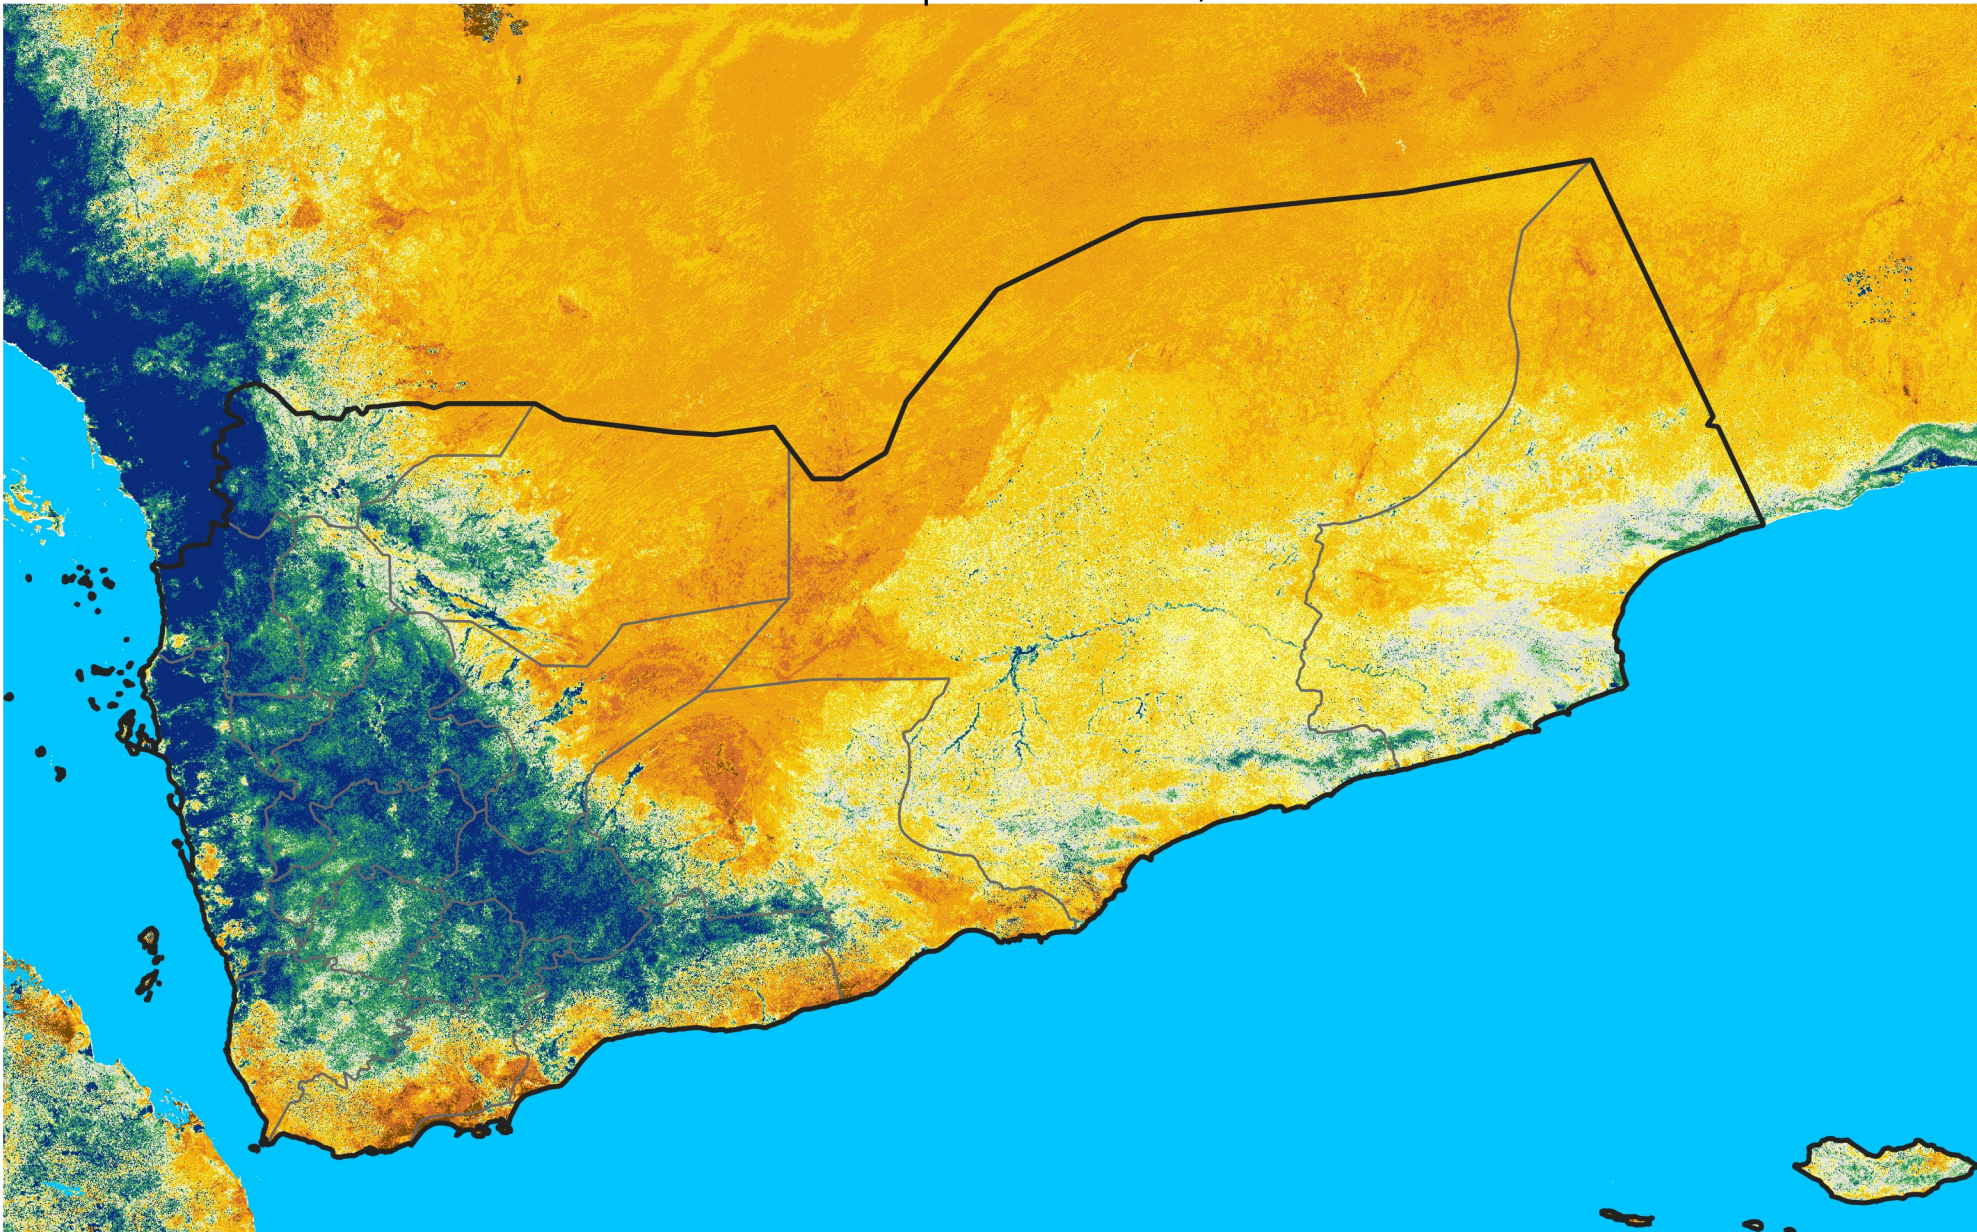

Yemen

Percent of Mean NDVI

2024 / mean (2003 - 2022)

Period 27 / September 21 - 30, 2024

Percent of Normal