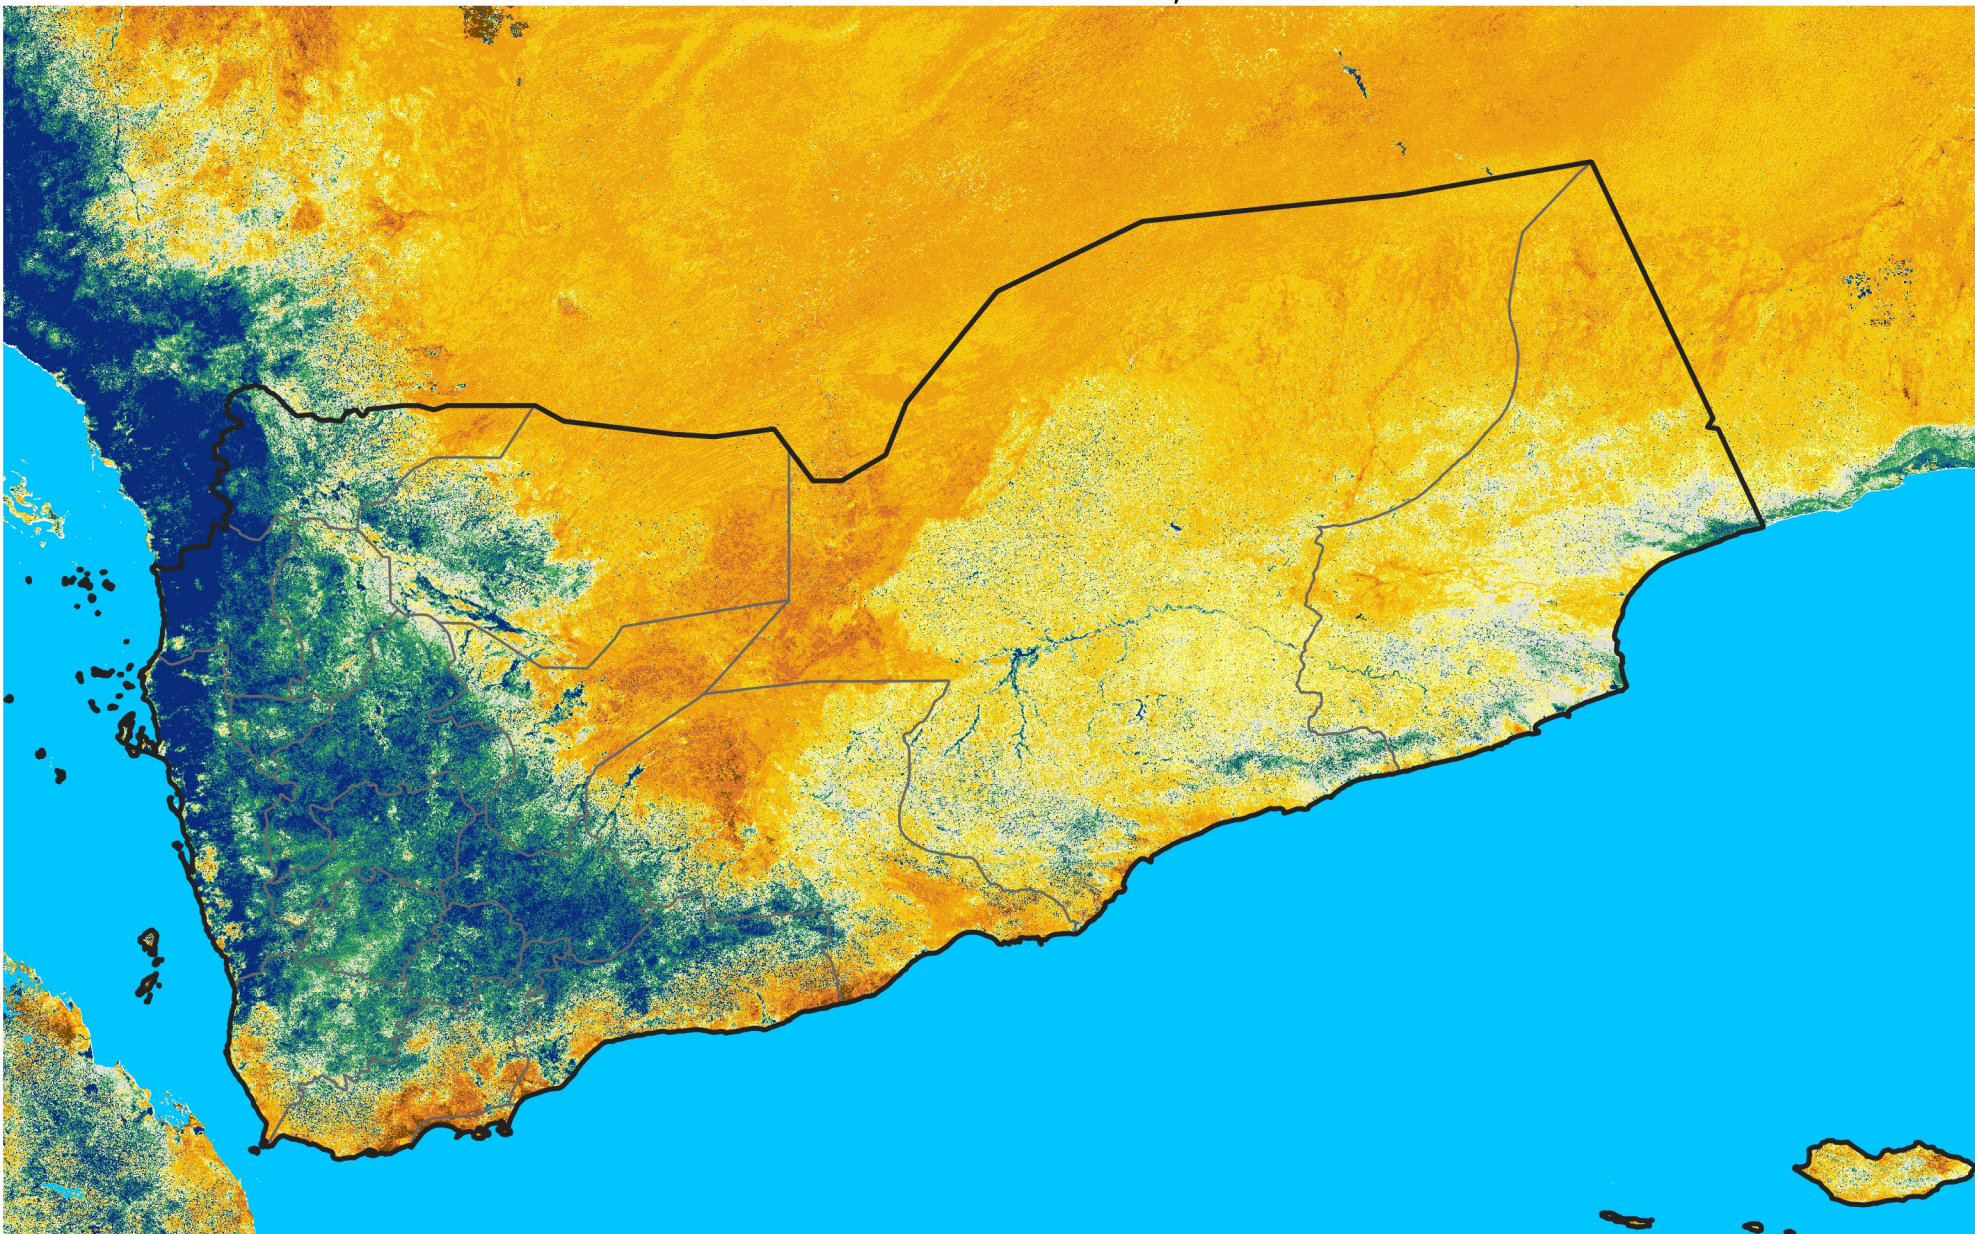

Yemen

Percent of Mean NDVI

2024 / mean (2003 - 2022)

Period 29 / October 11 - 20, 2024

Percent of Normal