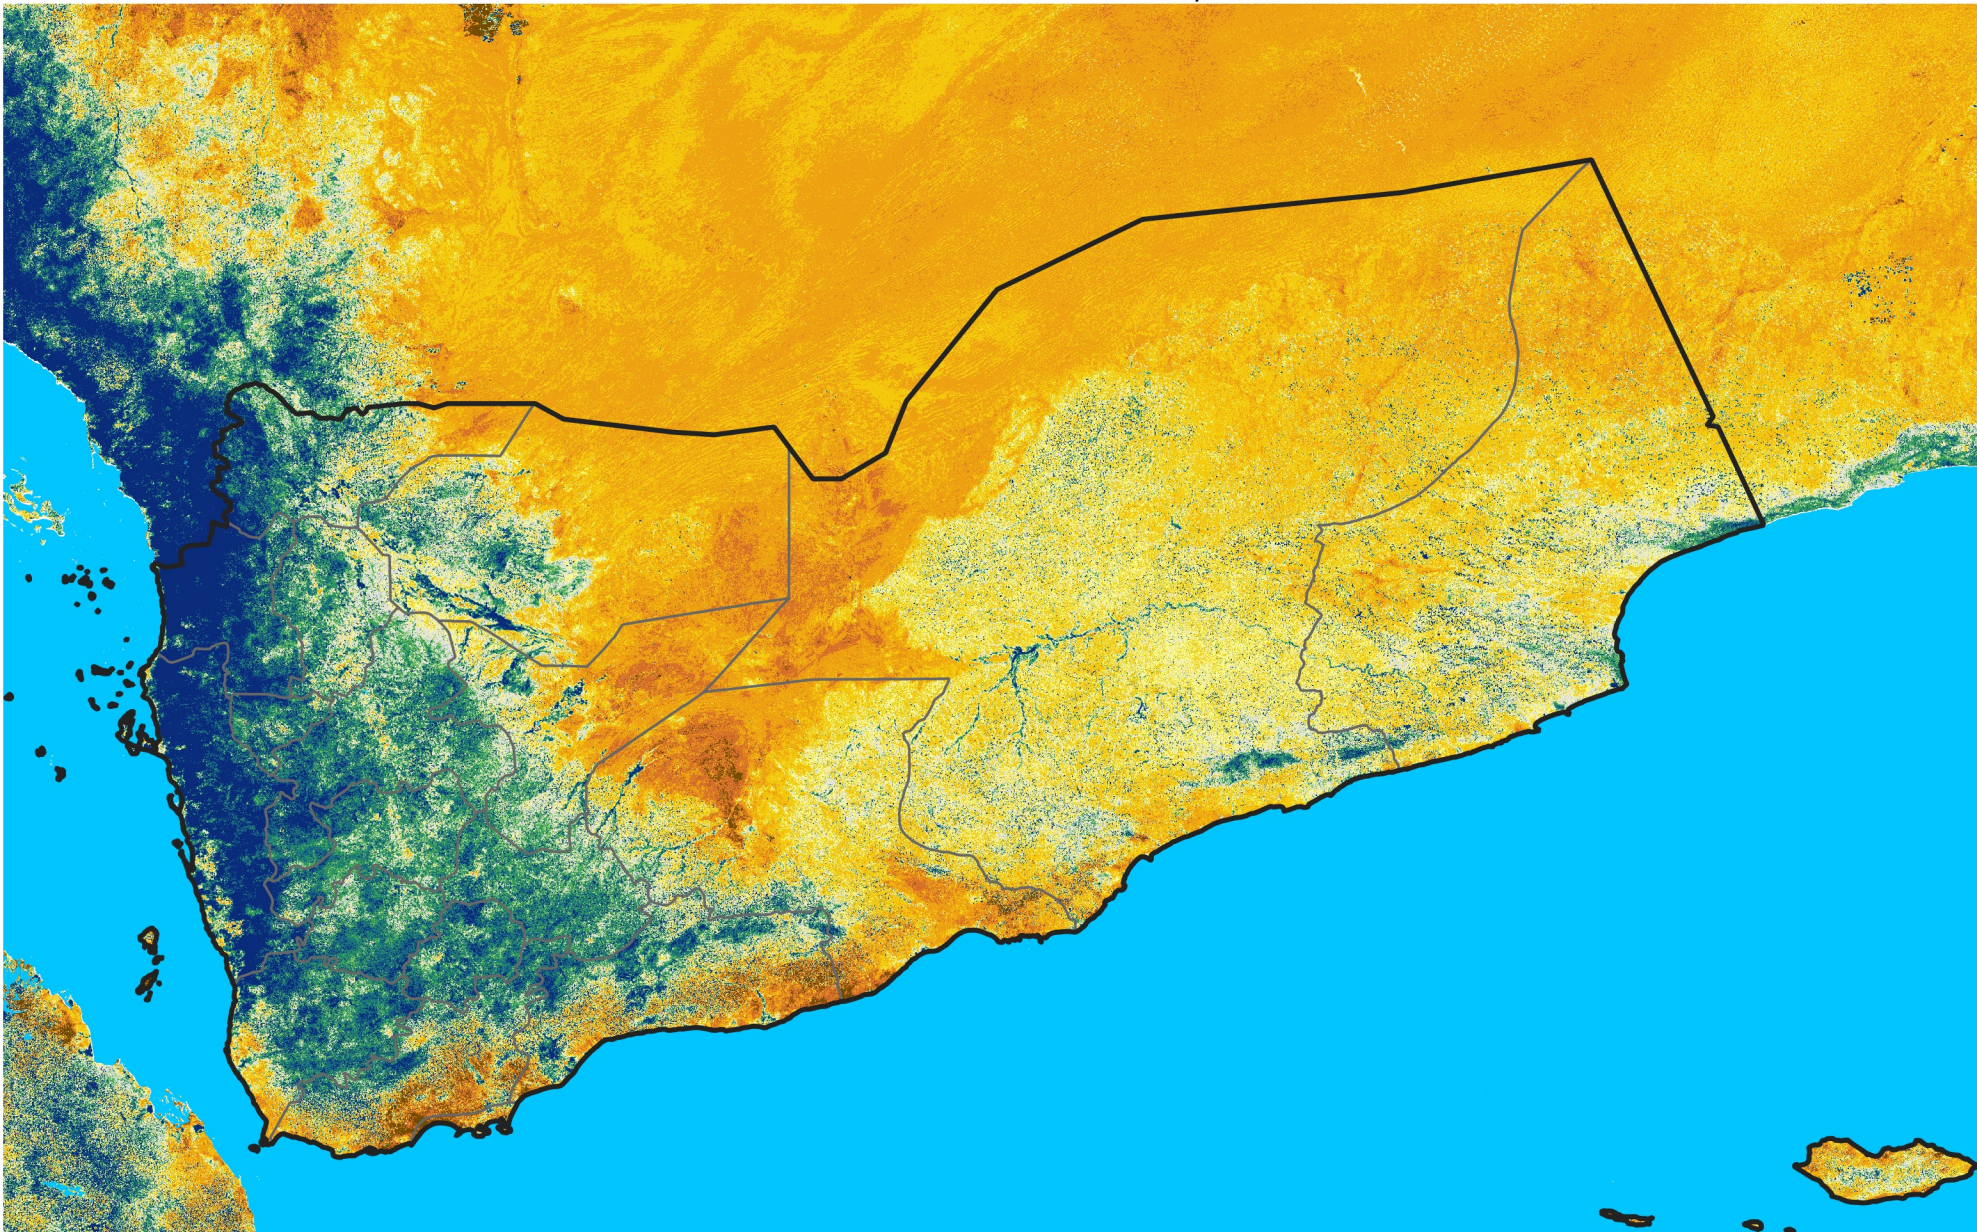

Yemen

Percent of Mean NDVI

2024 / mean (2003 - 2022)

Period 32 / November 11 - 20, 2024

Percent of Normal