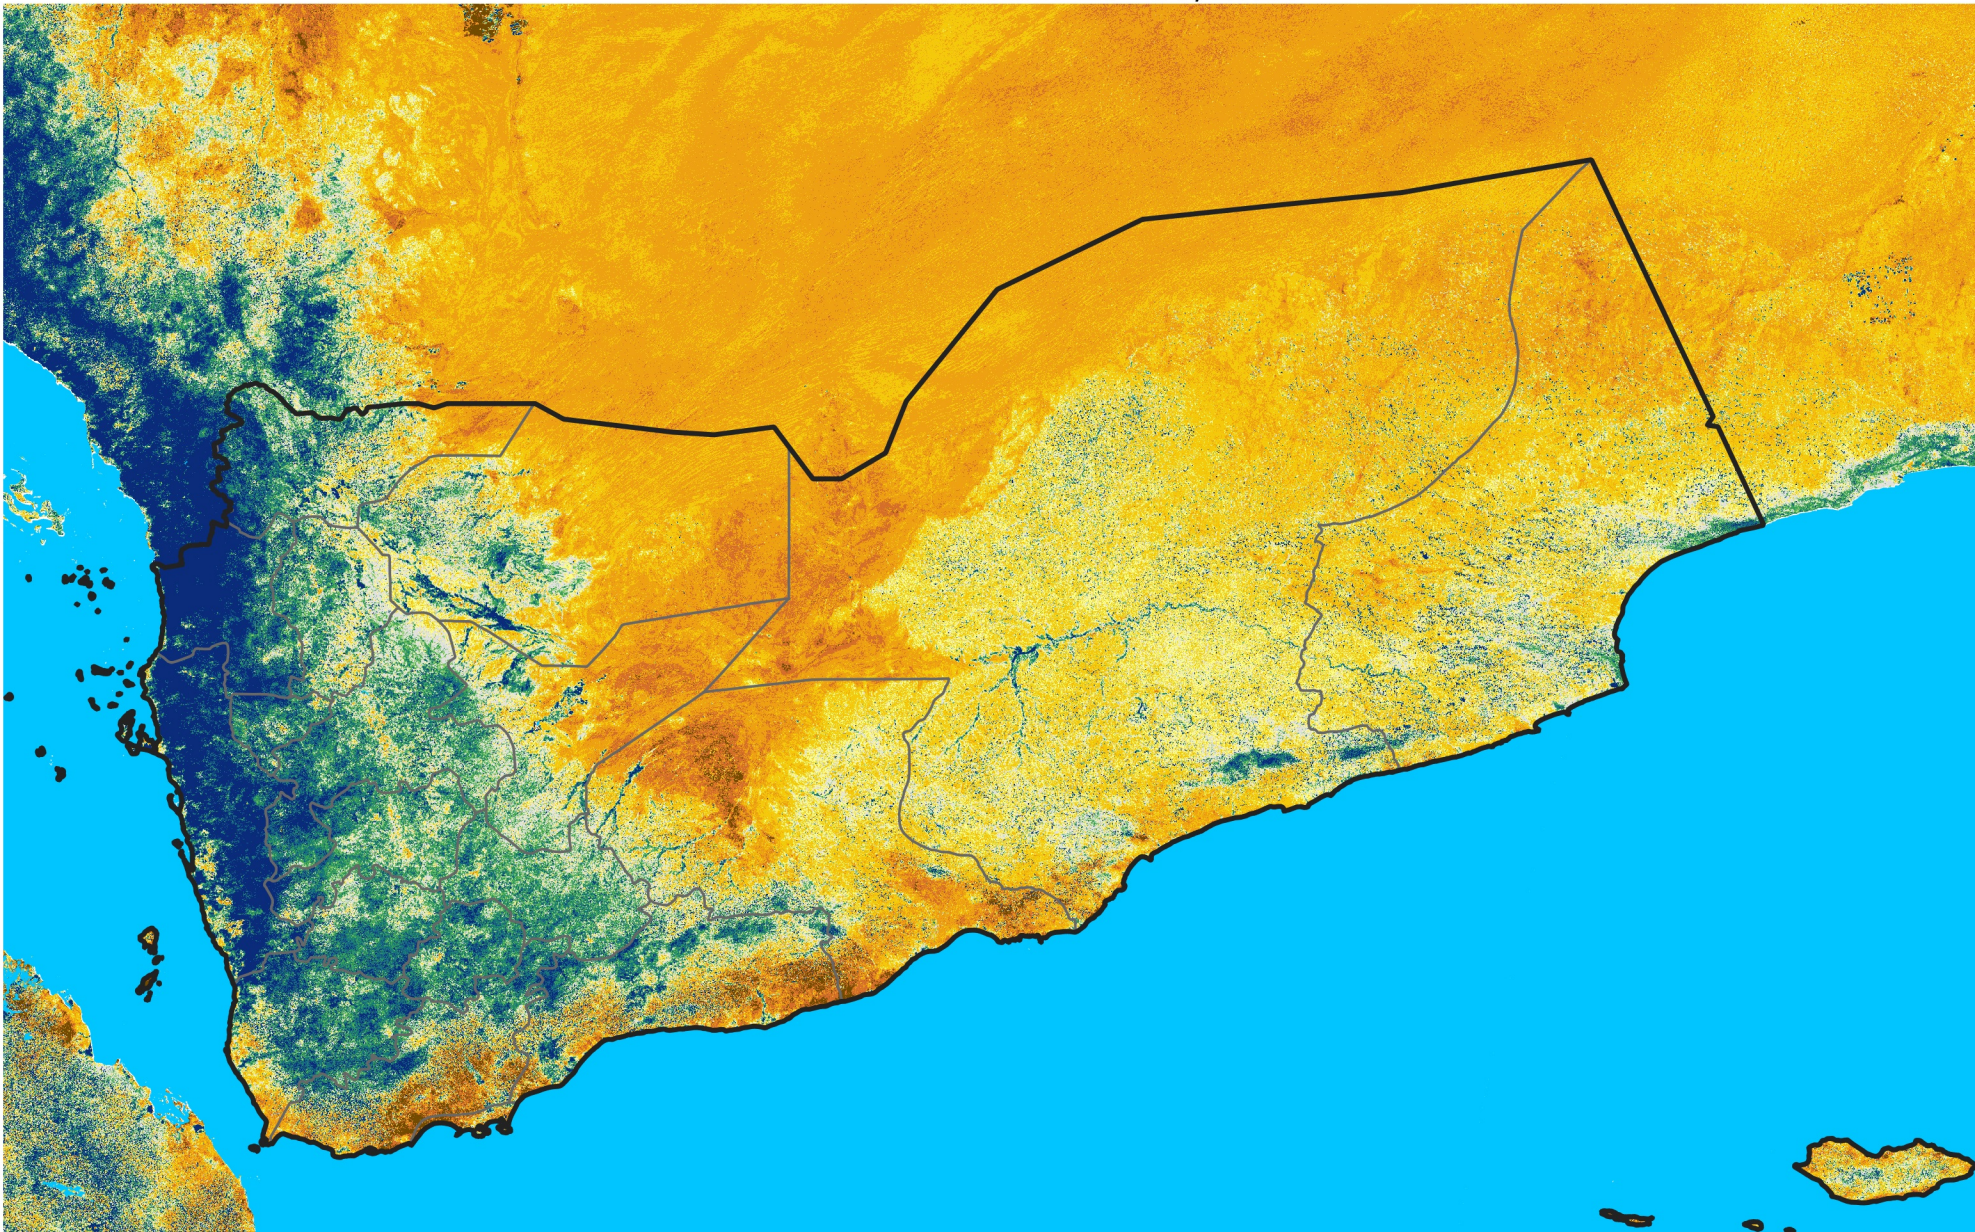

Yemen

Percent of Mean NDVI

2024 / mean (2003 - 2022)

Period 33 / November 21 - 30, 2024

Percent of Normal