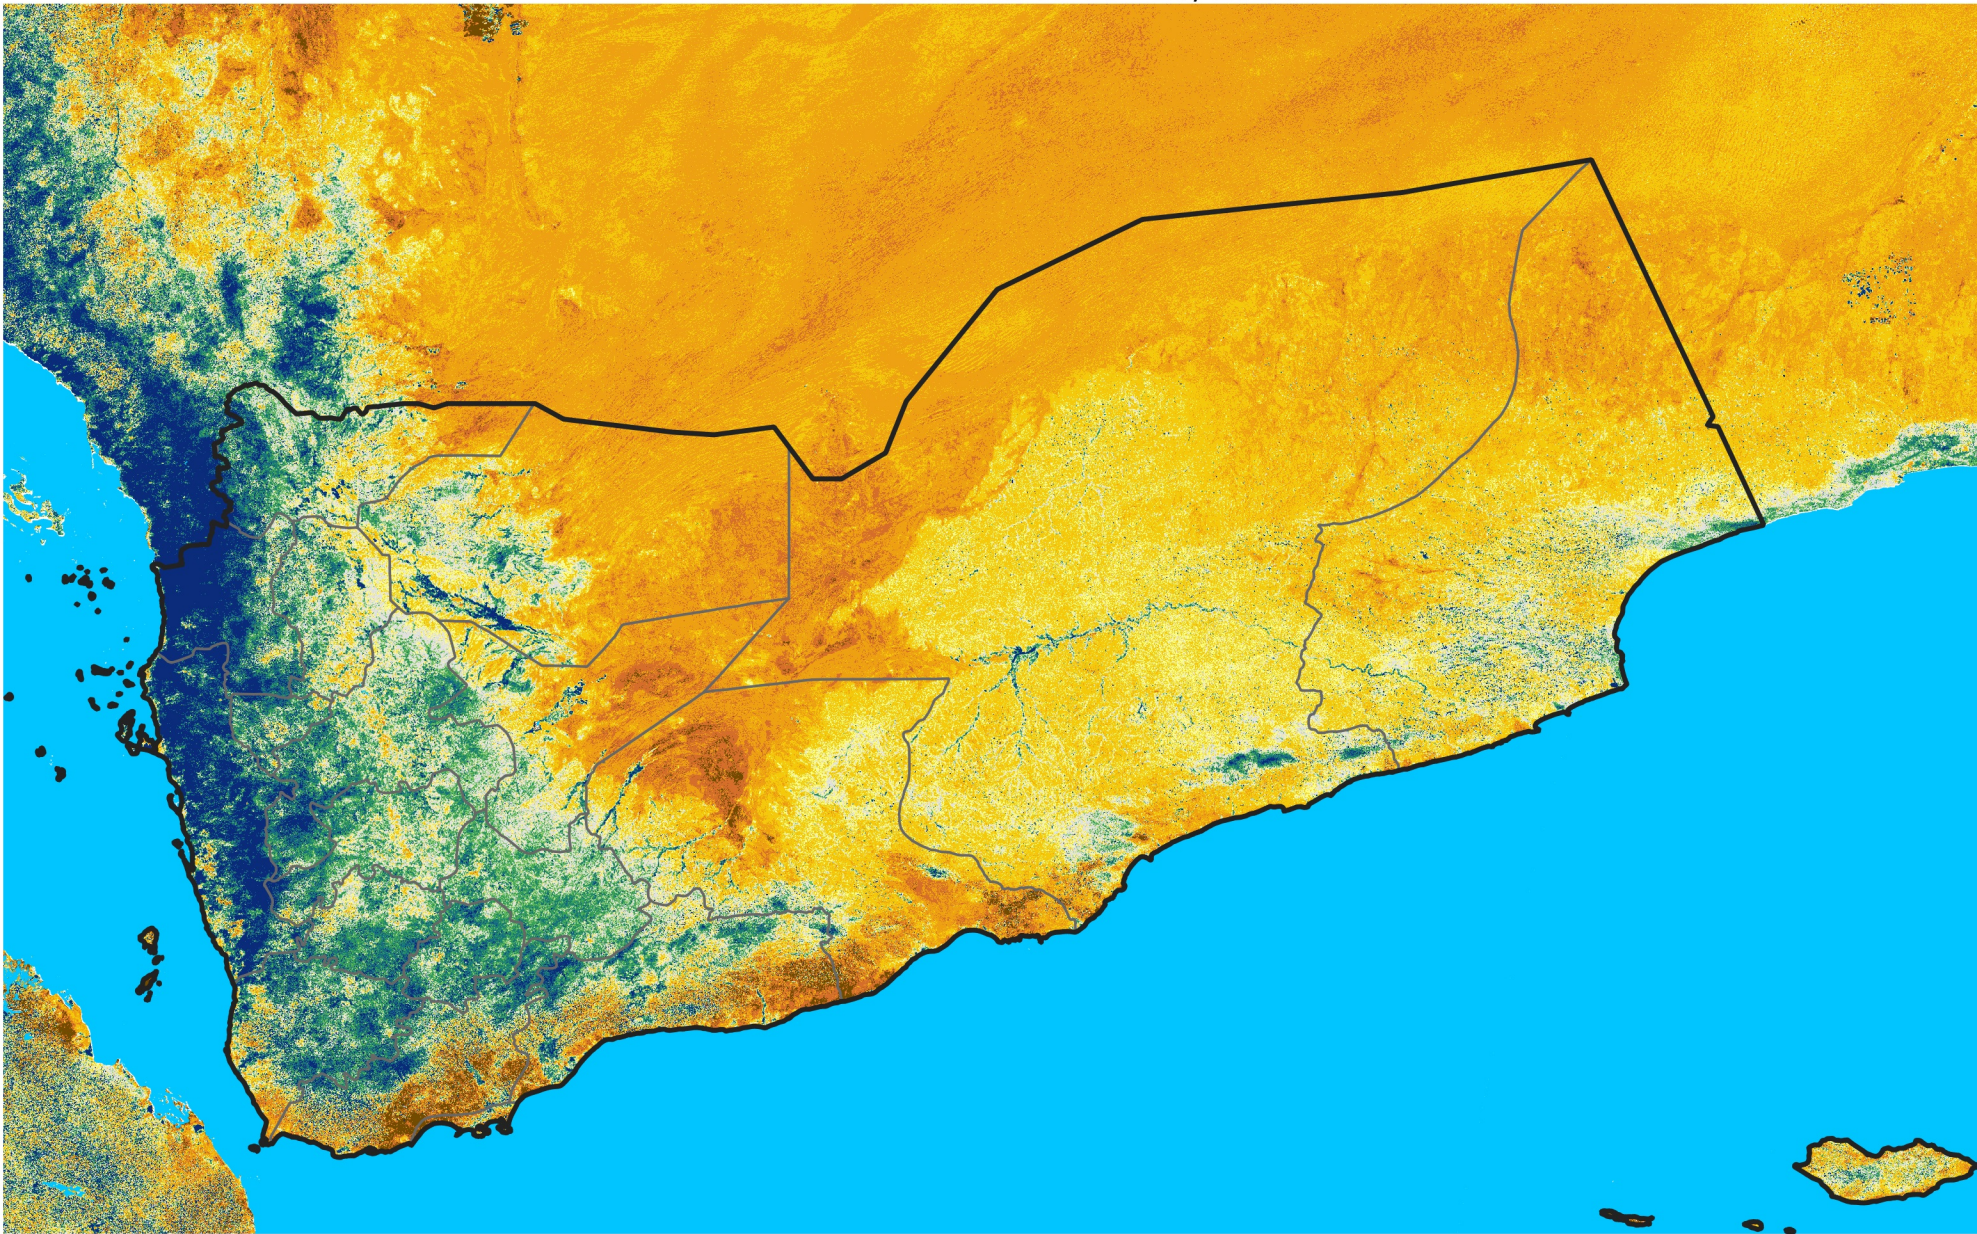

Yemen

Percent of Mean NDVI

2024 / mean (2003 - 2022)

Period 35 / December 11 - 20, 2024

Percent of Normal