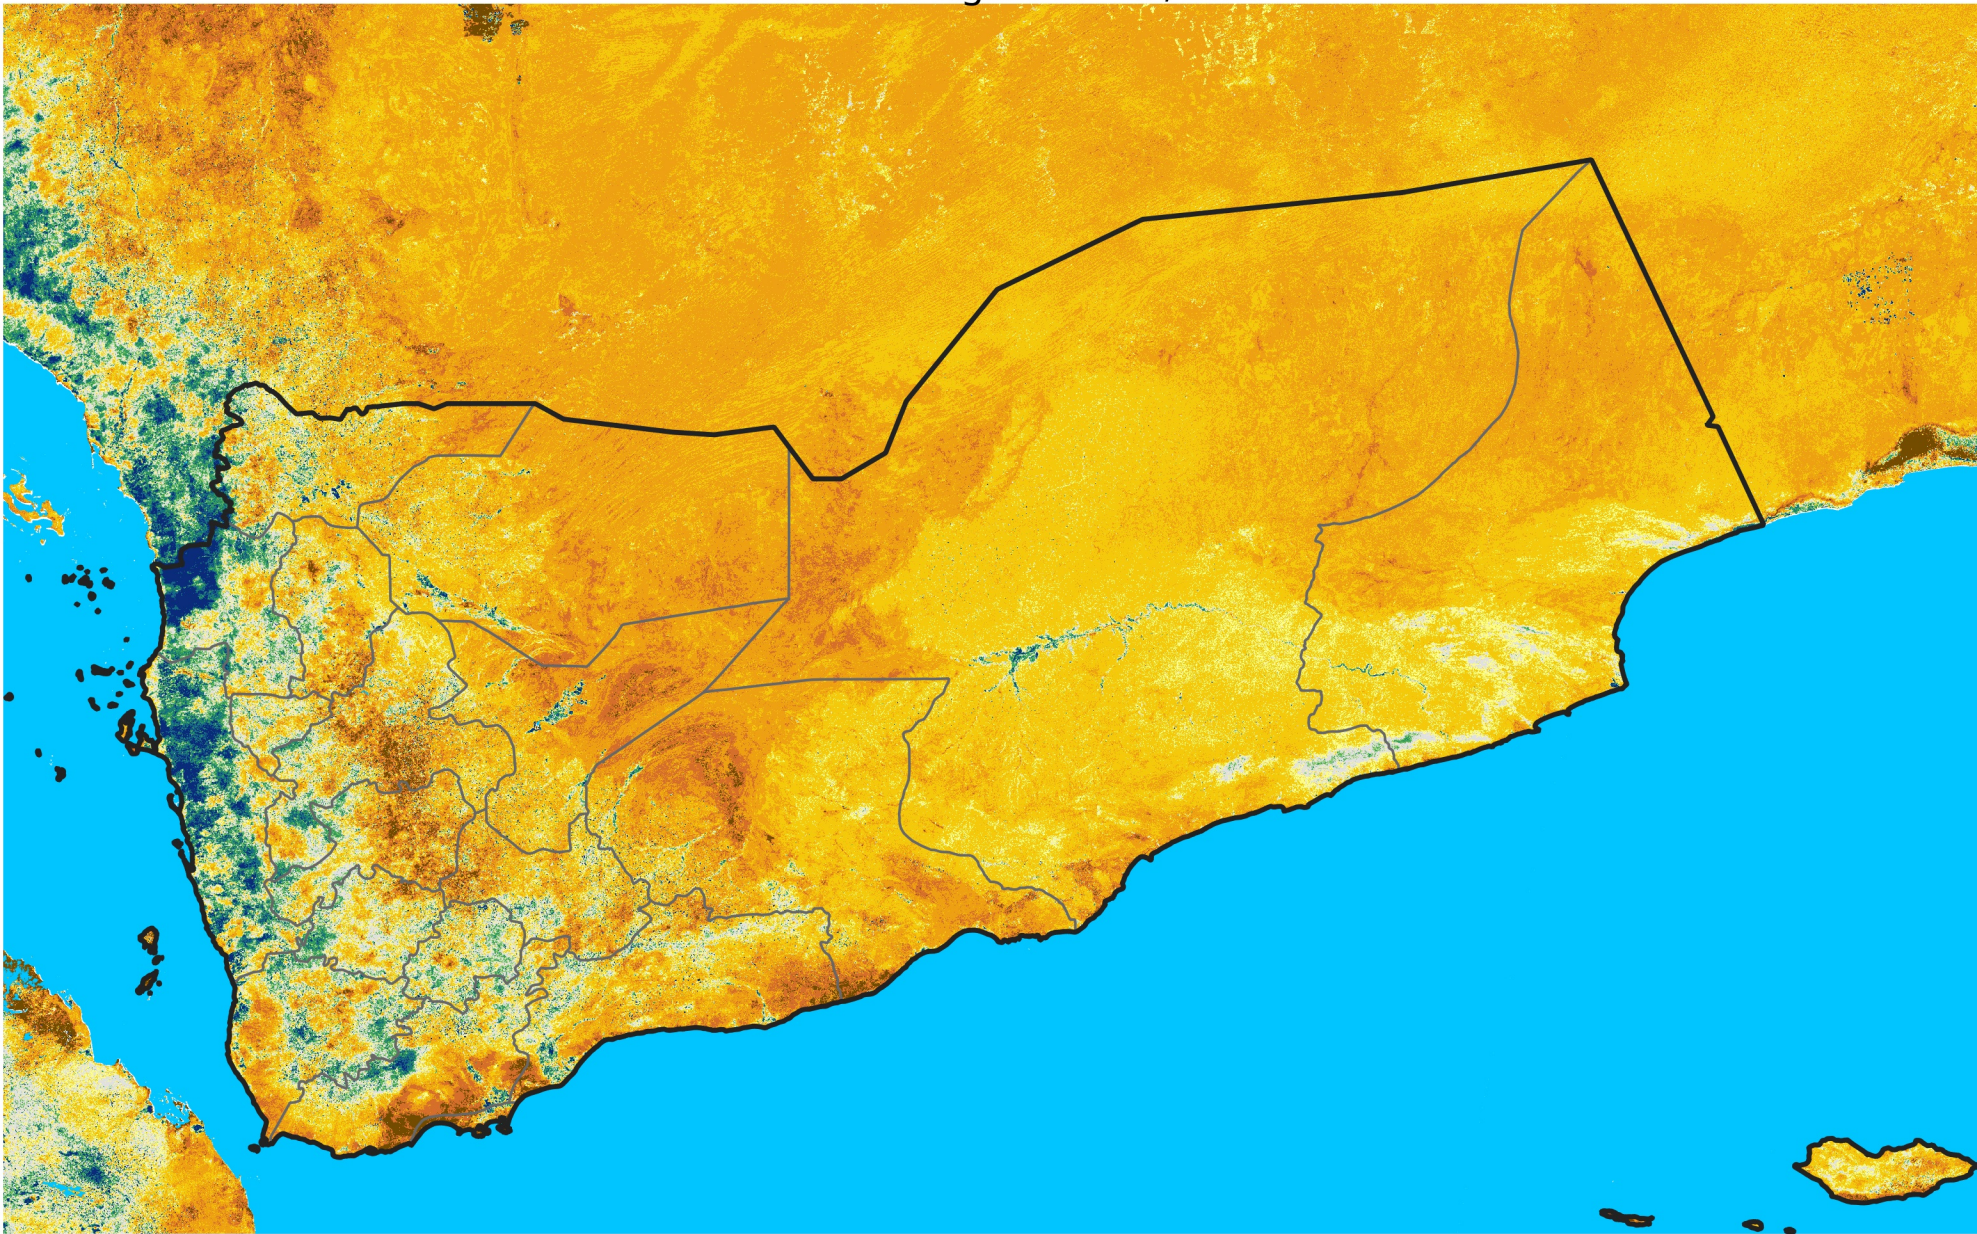

Yemen

Percent of Mean NDVI

2025 / mean (2003 - 2022)

Period 23 / August 11 - 20, 2025

Percent of Normal