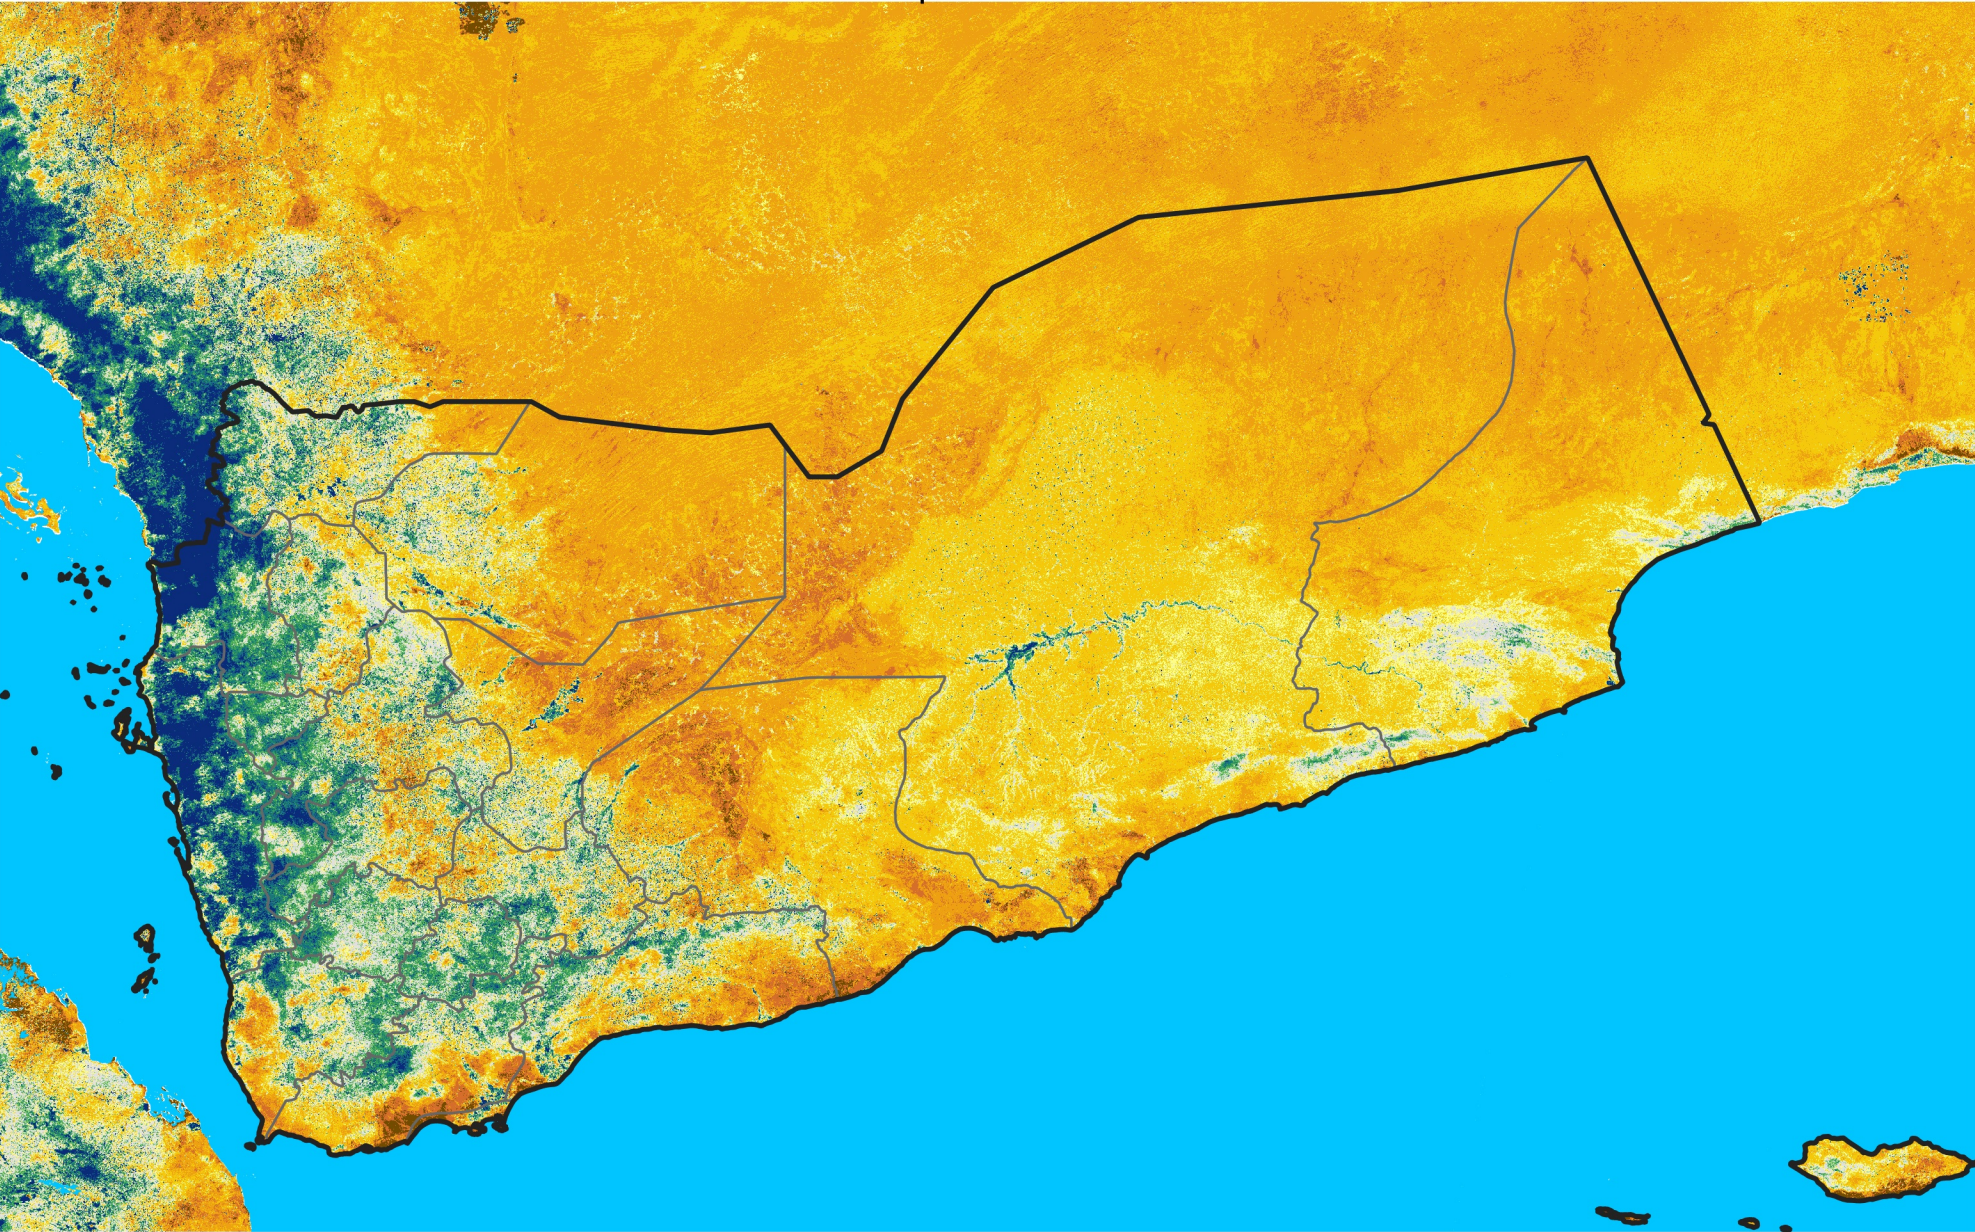

Yemen

Percent of Mean NDVI

2025 / mean (2003 - 2022)

Period 25 / September 01 - 10, 2025

Percent of Normal