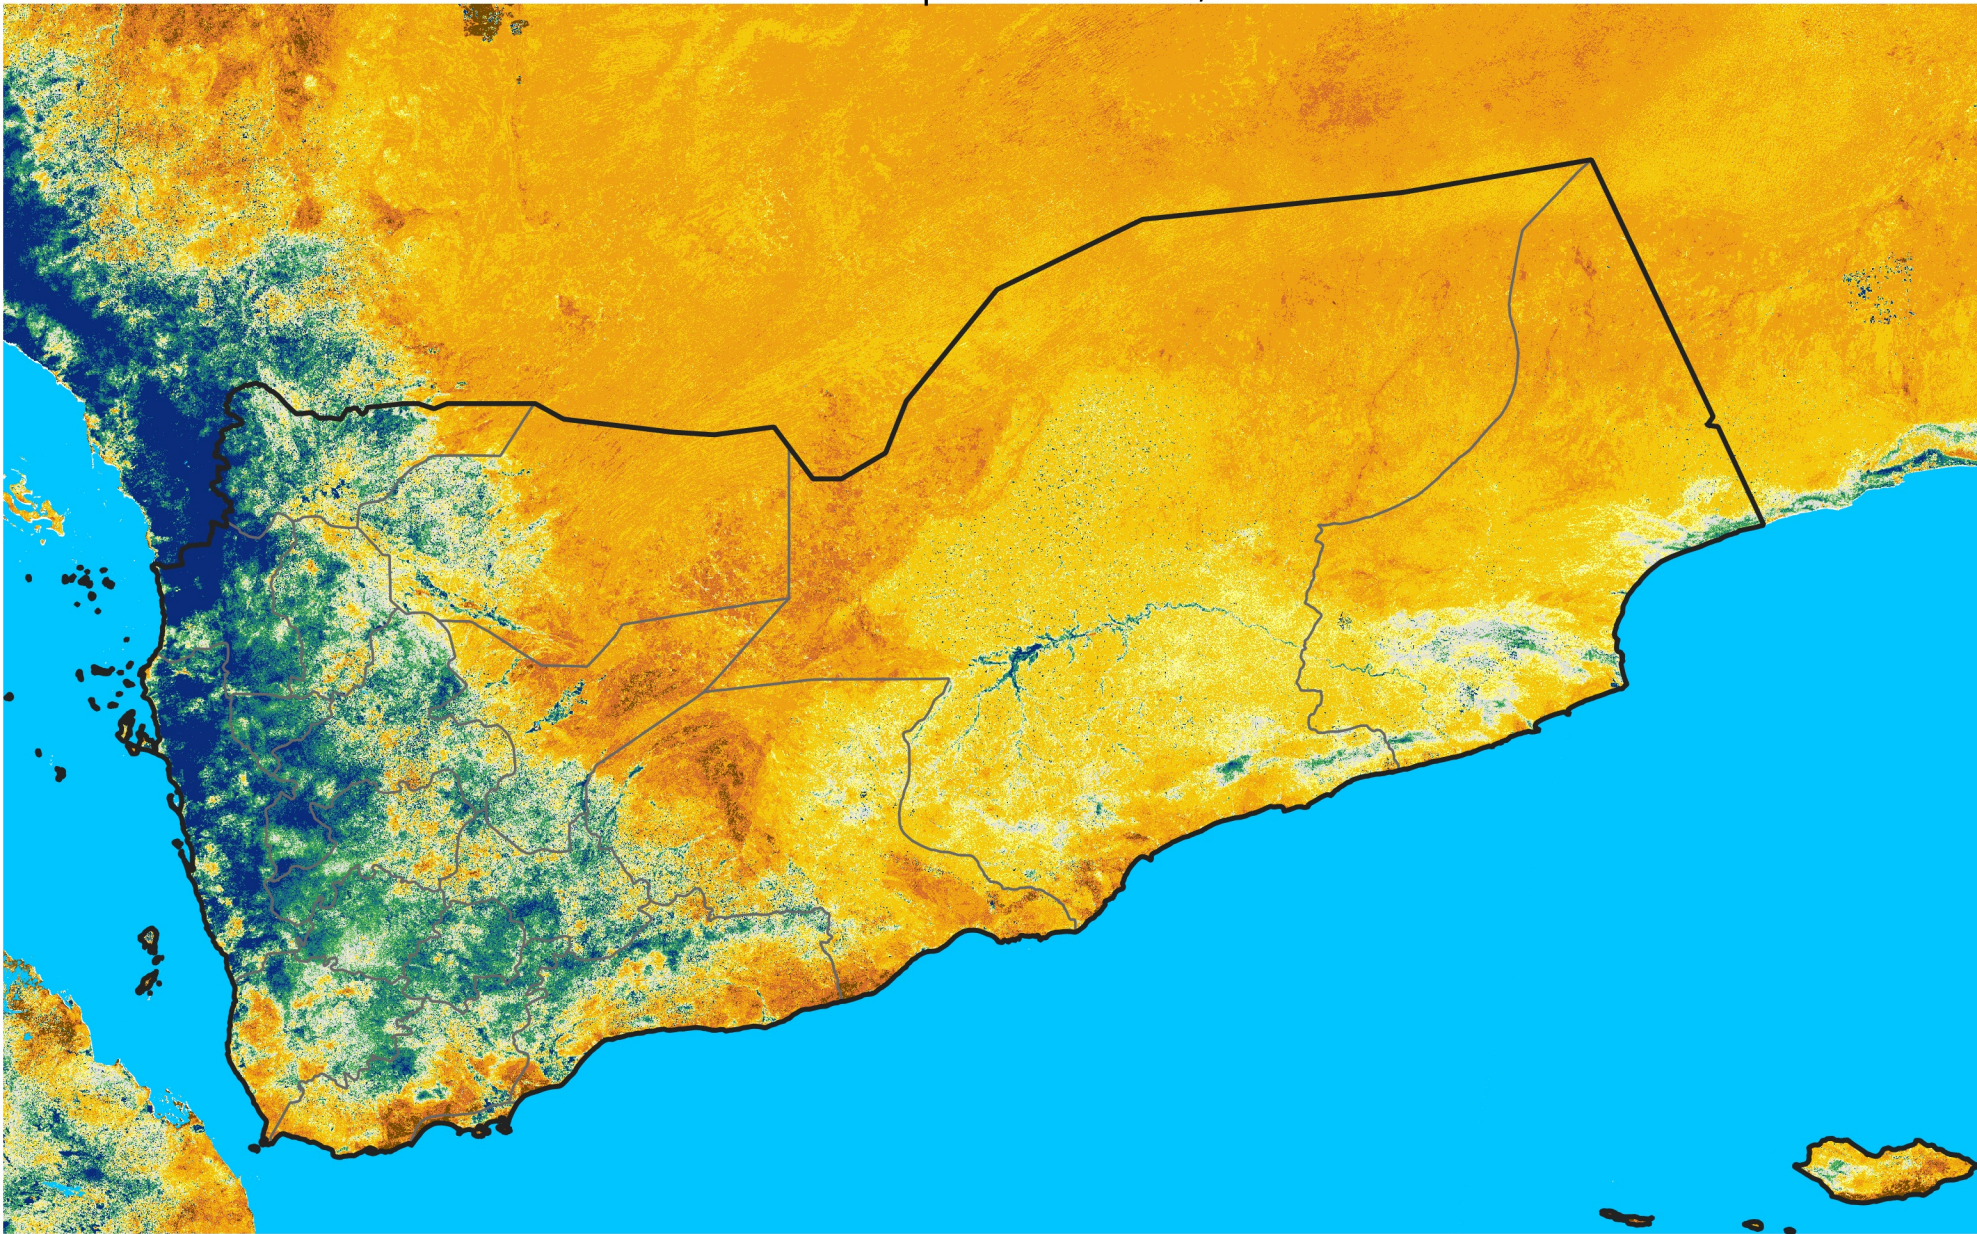

Yemen

Percent of Mean NDVI

2025 / mean (2003 - 2022)

Period 26 / September 11 - 20, 2025

Percent of Normal