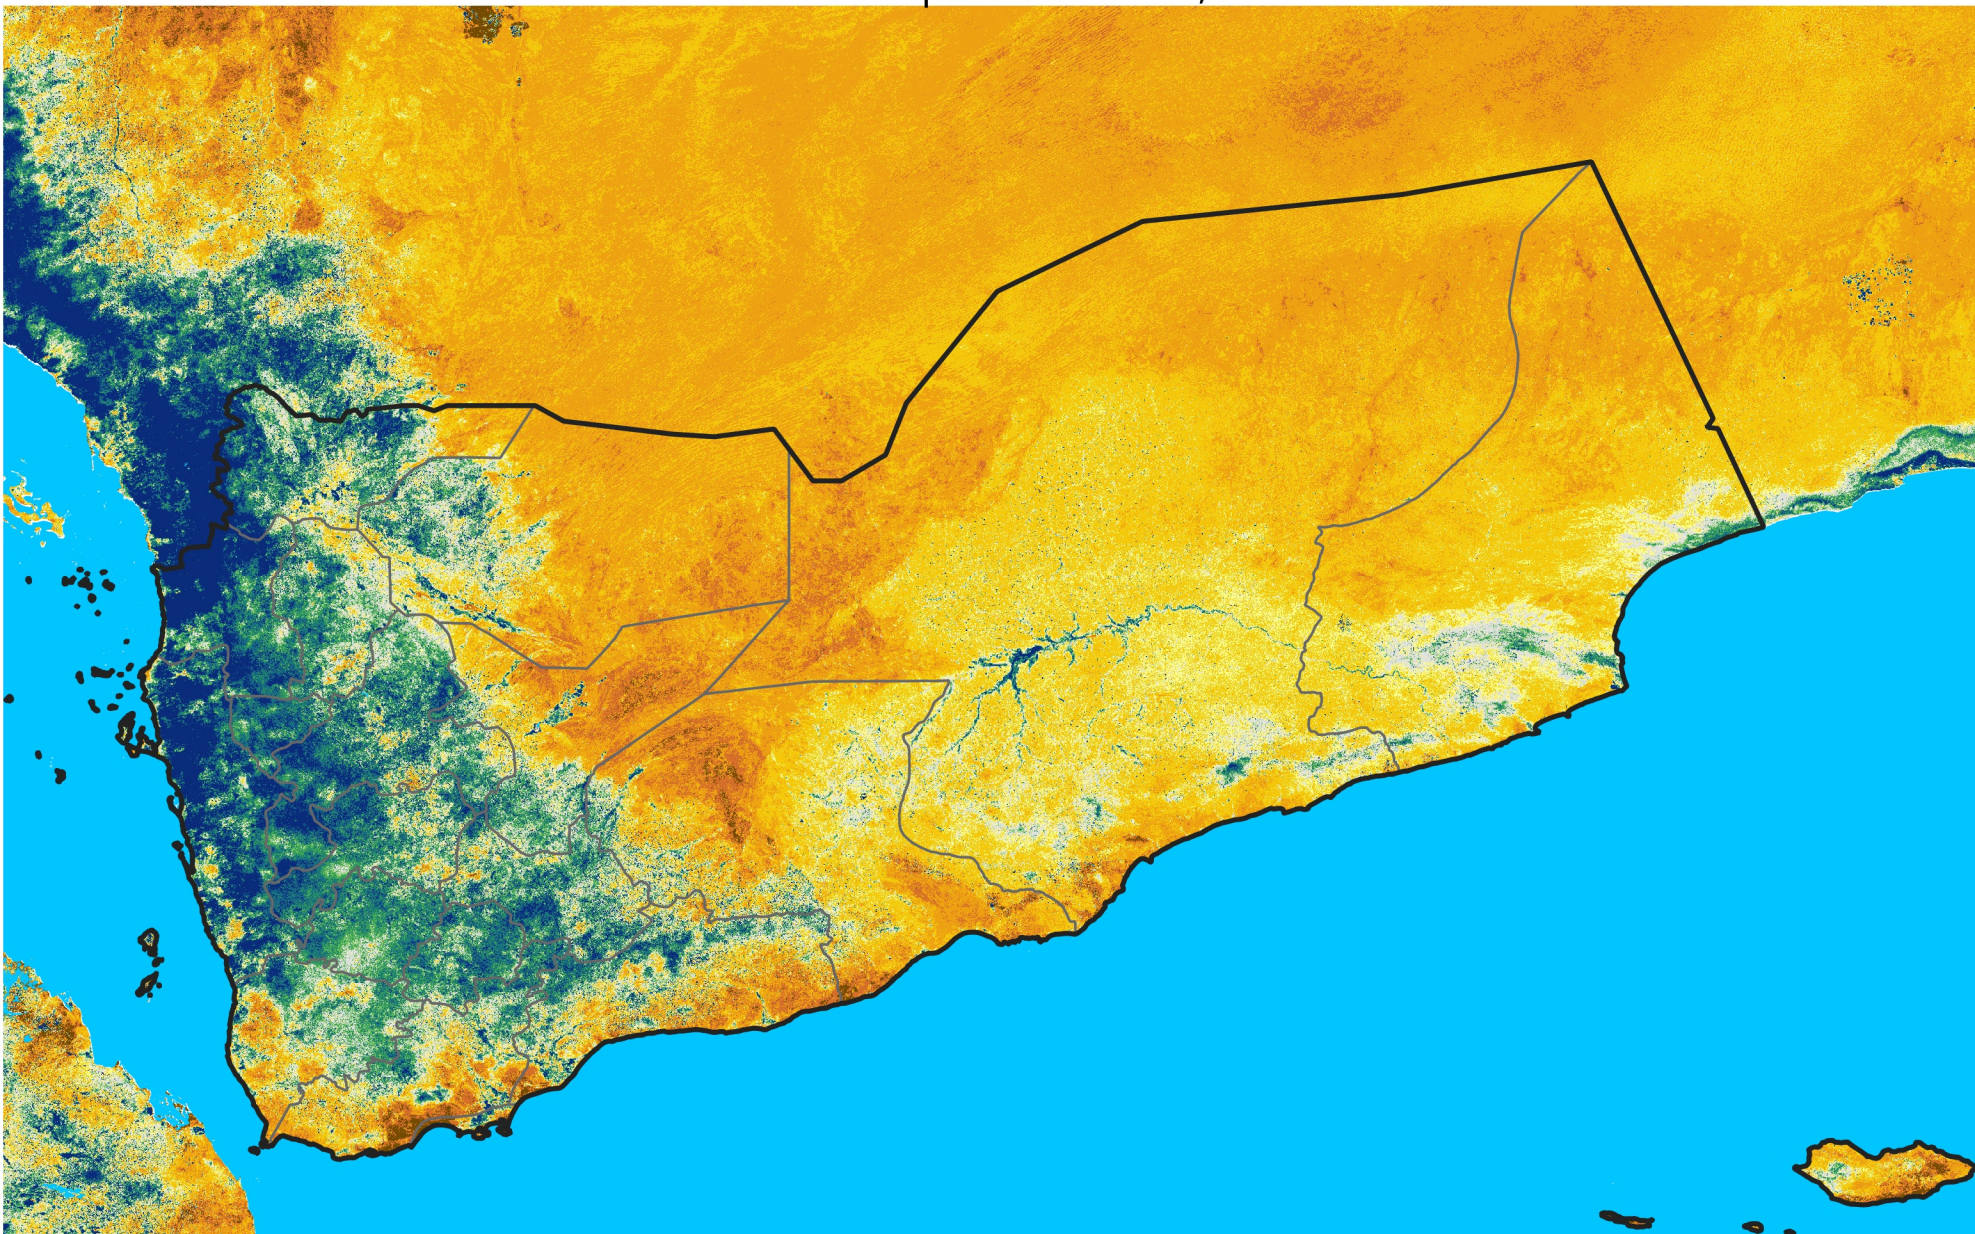

Yemen

Percent of Mean NDVI

2025 / mean (2003 - 2022)

Period 27 / September 21 - 30, 2025

Percent of Normal