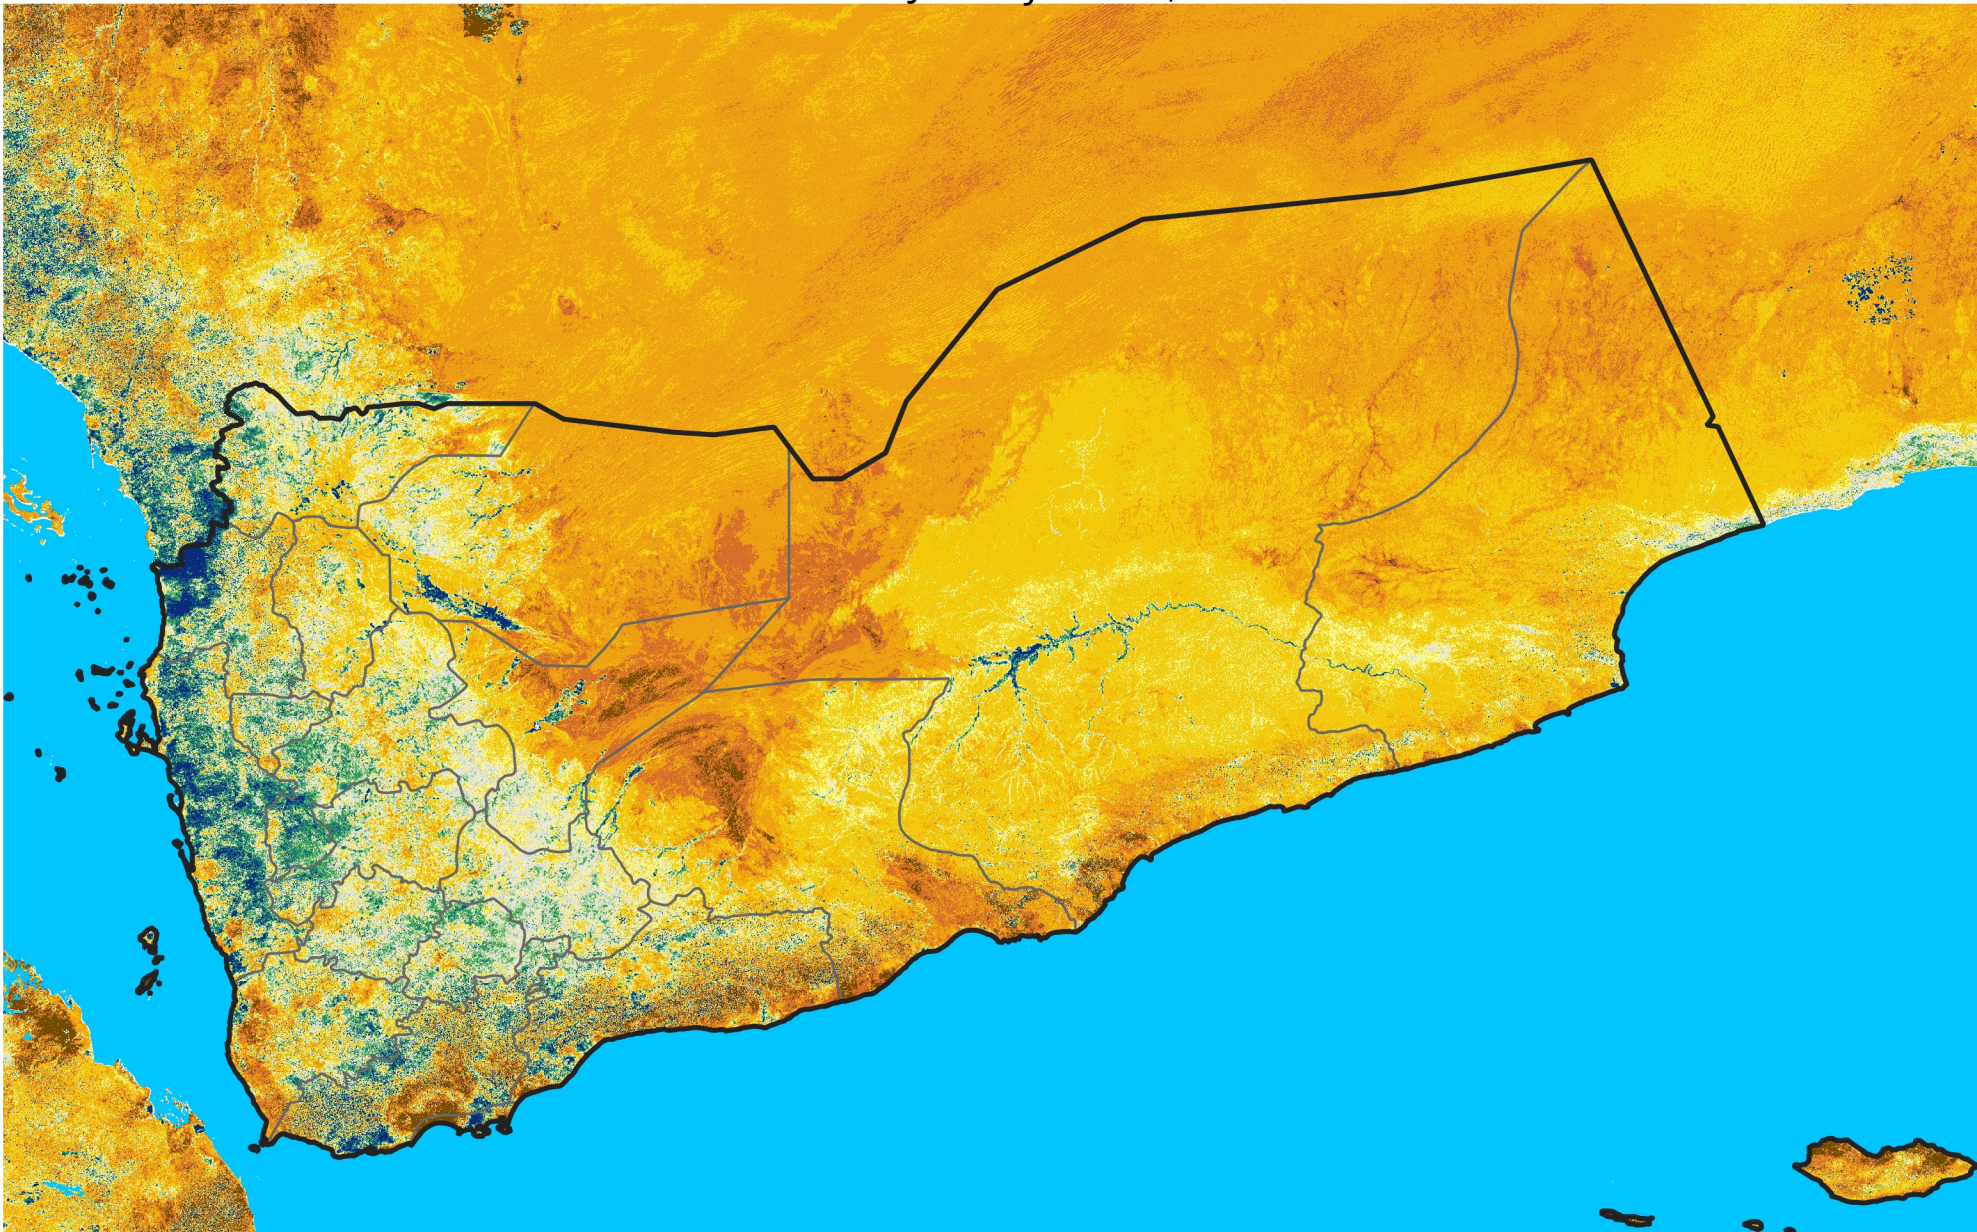

Yemen

Percent of Mean NDVI

2026 / mean (2003 - 2022)

Period 03 / January 21 - 31, 2026

Percent of Normal