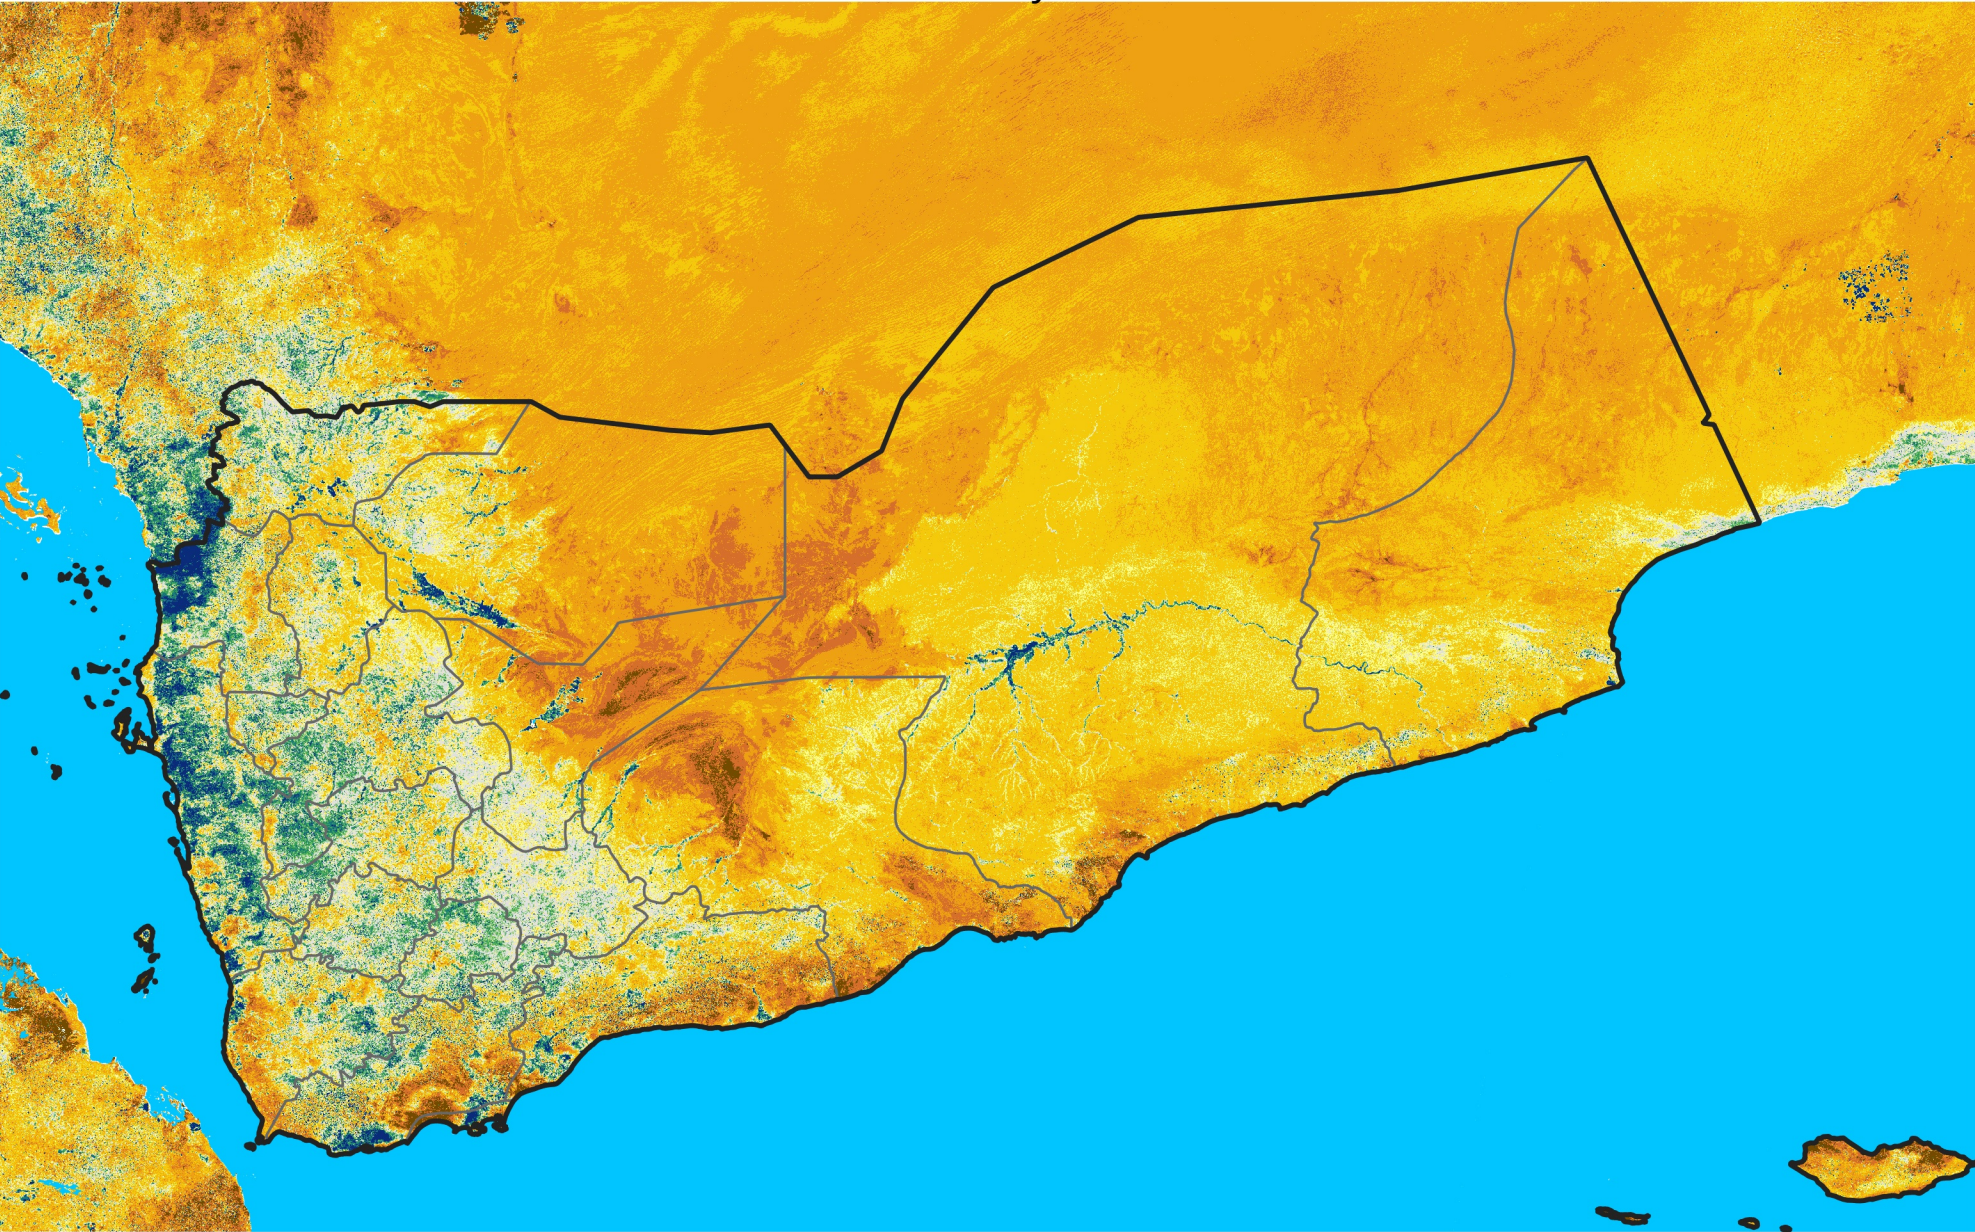

Yemen

Percent of Mean NDVI

2026 / mean (2003 - 2022)

Period 05 / February 11 - 20, 2026

Percent of Normal