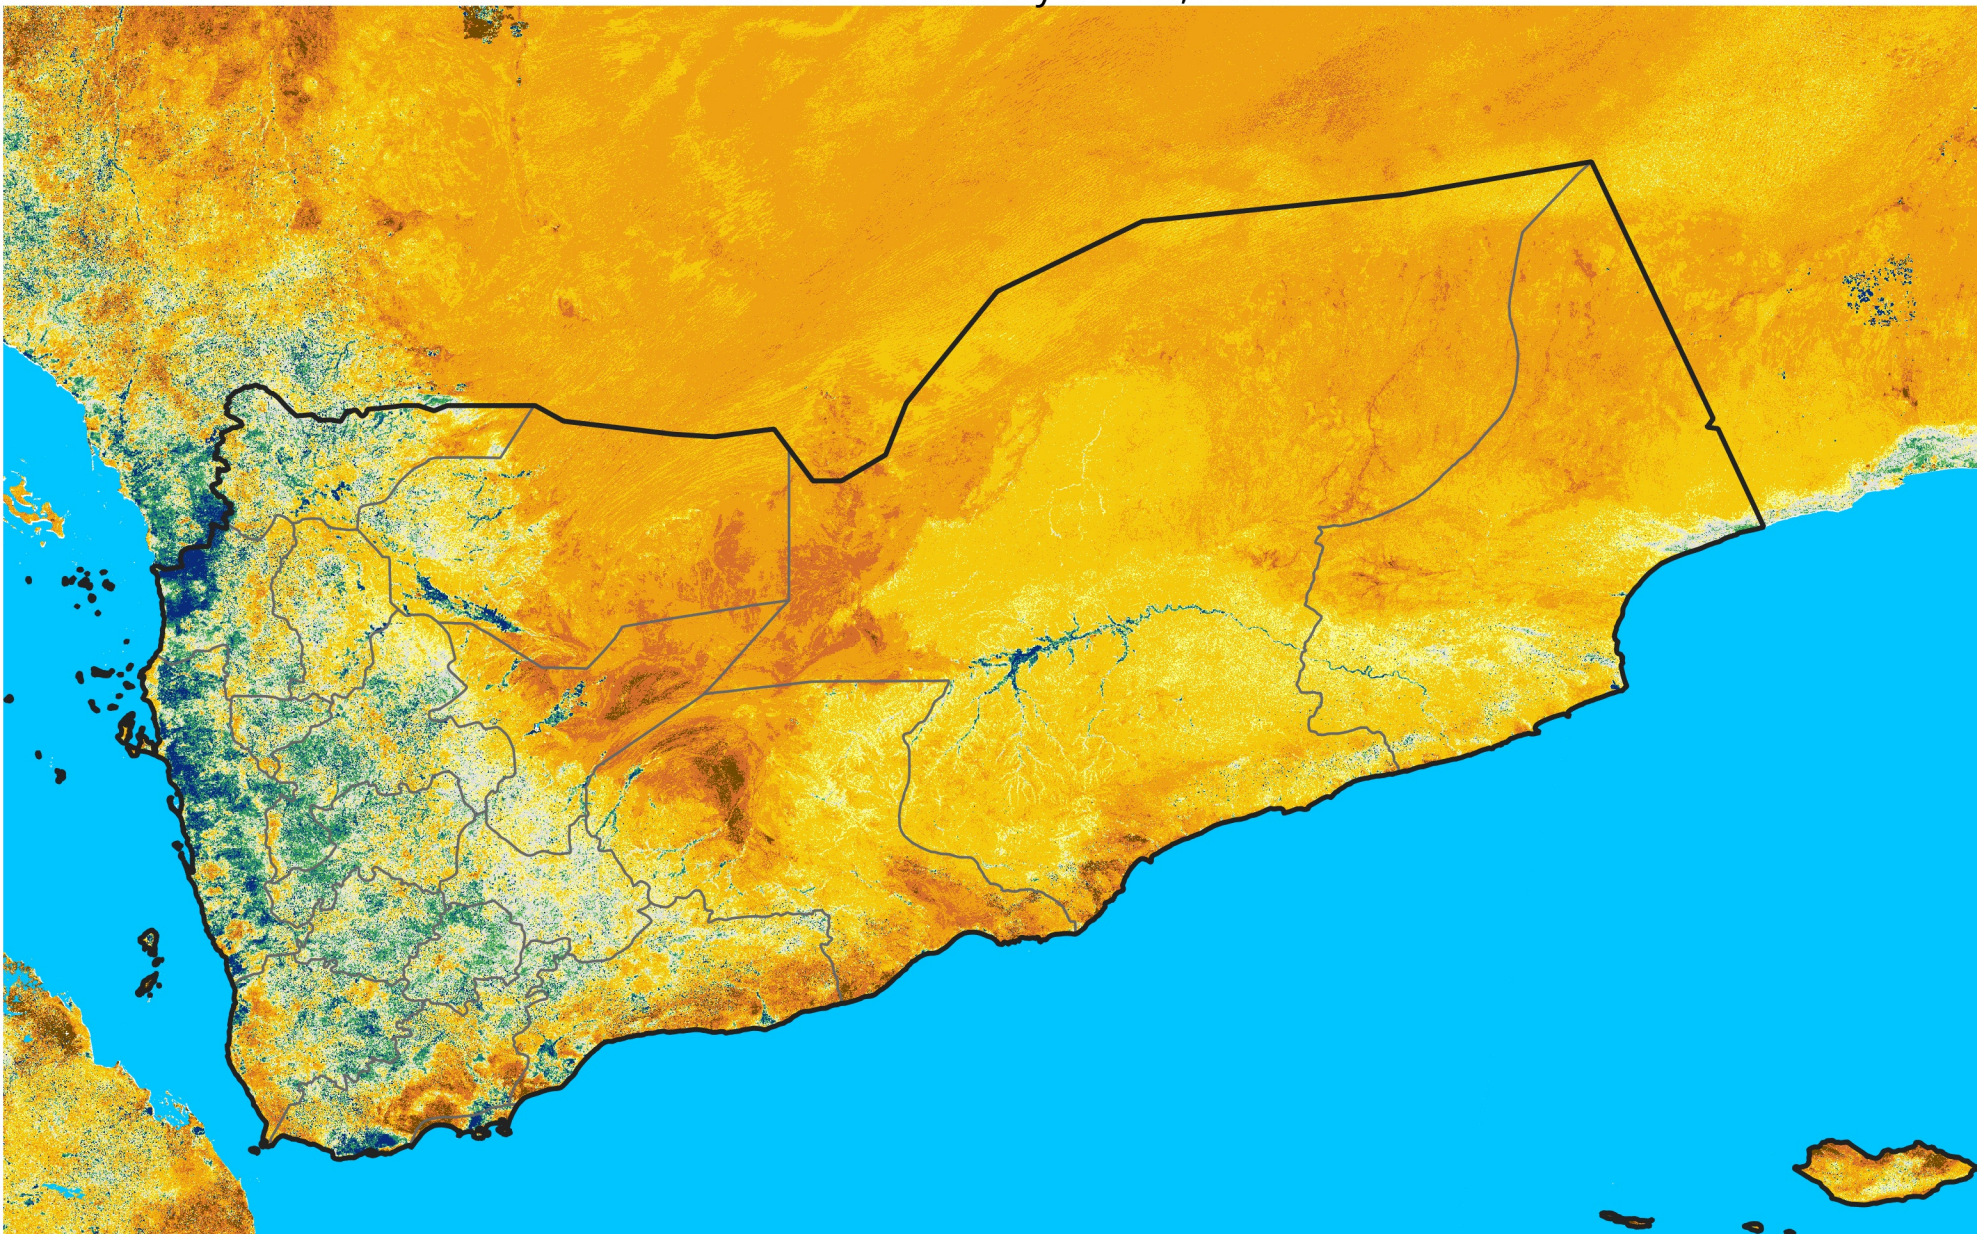

Yemen

Percent of Mean NDVI

2026 / mean (2003 - 2022)

Period 06 / February 21 - 28, 2026

Percent of Normal