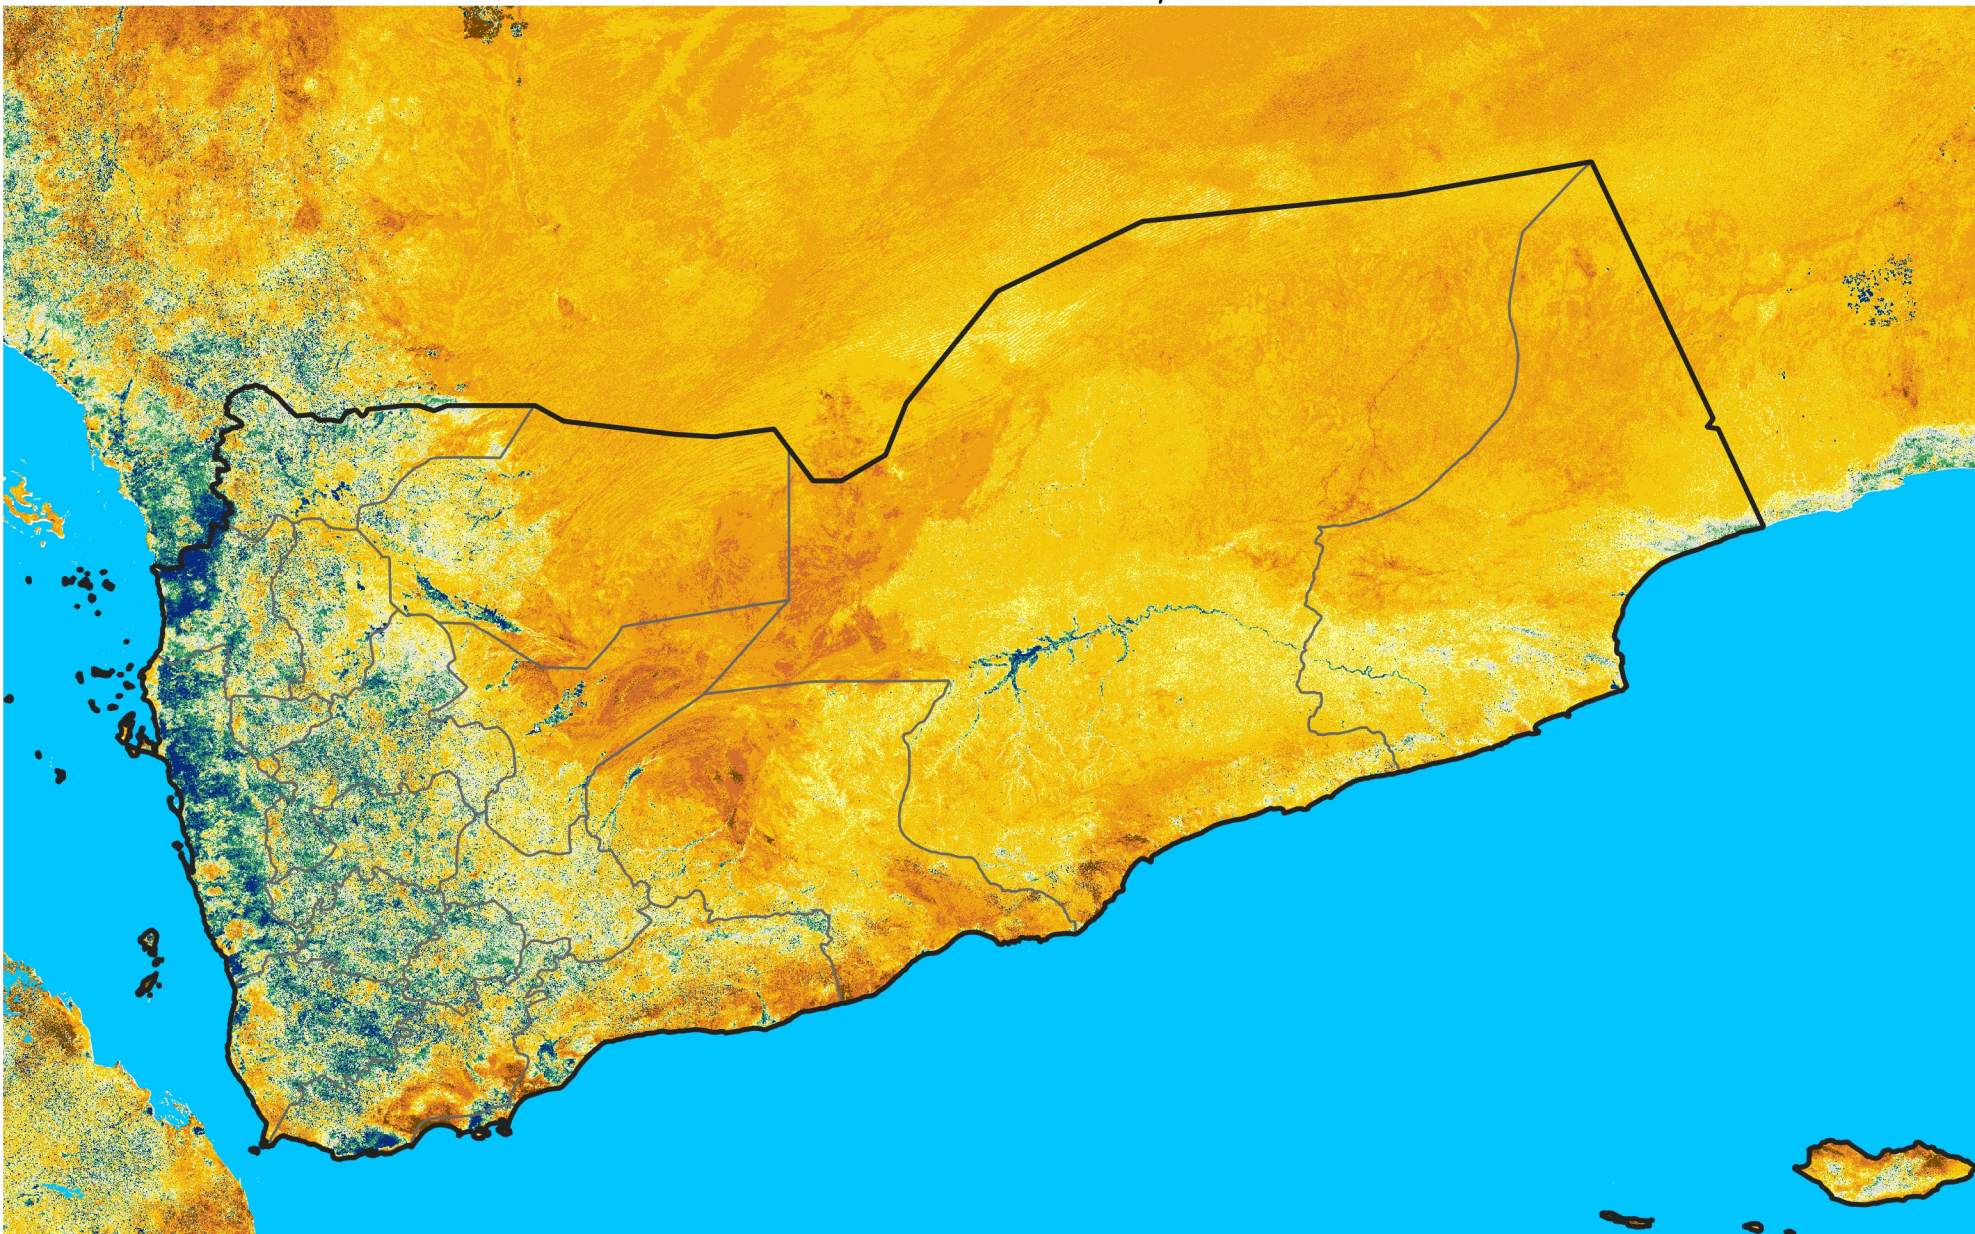

Yemen

Percent of Mean NDVI

2026 / mean (2003 - 2022)

Period 08 / March 11 - 20, 2026

Percent of Normal