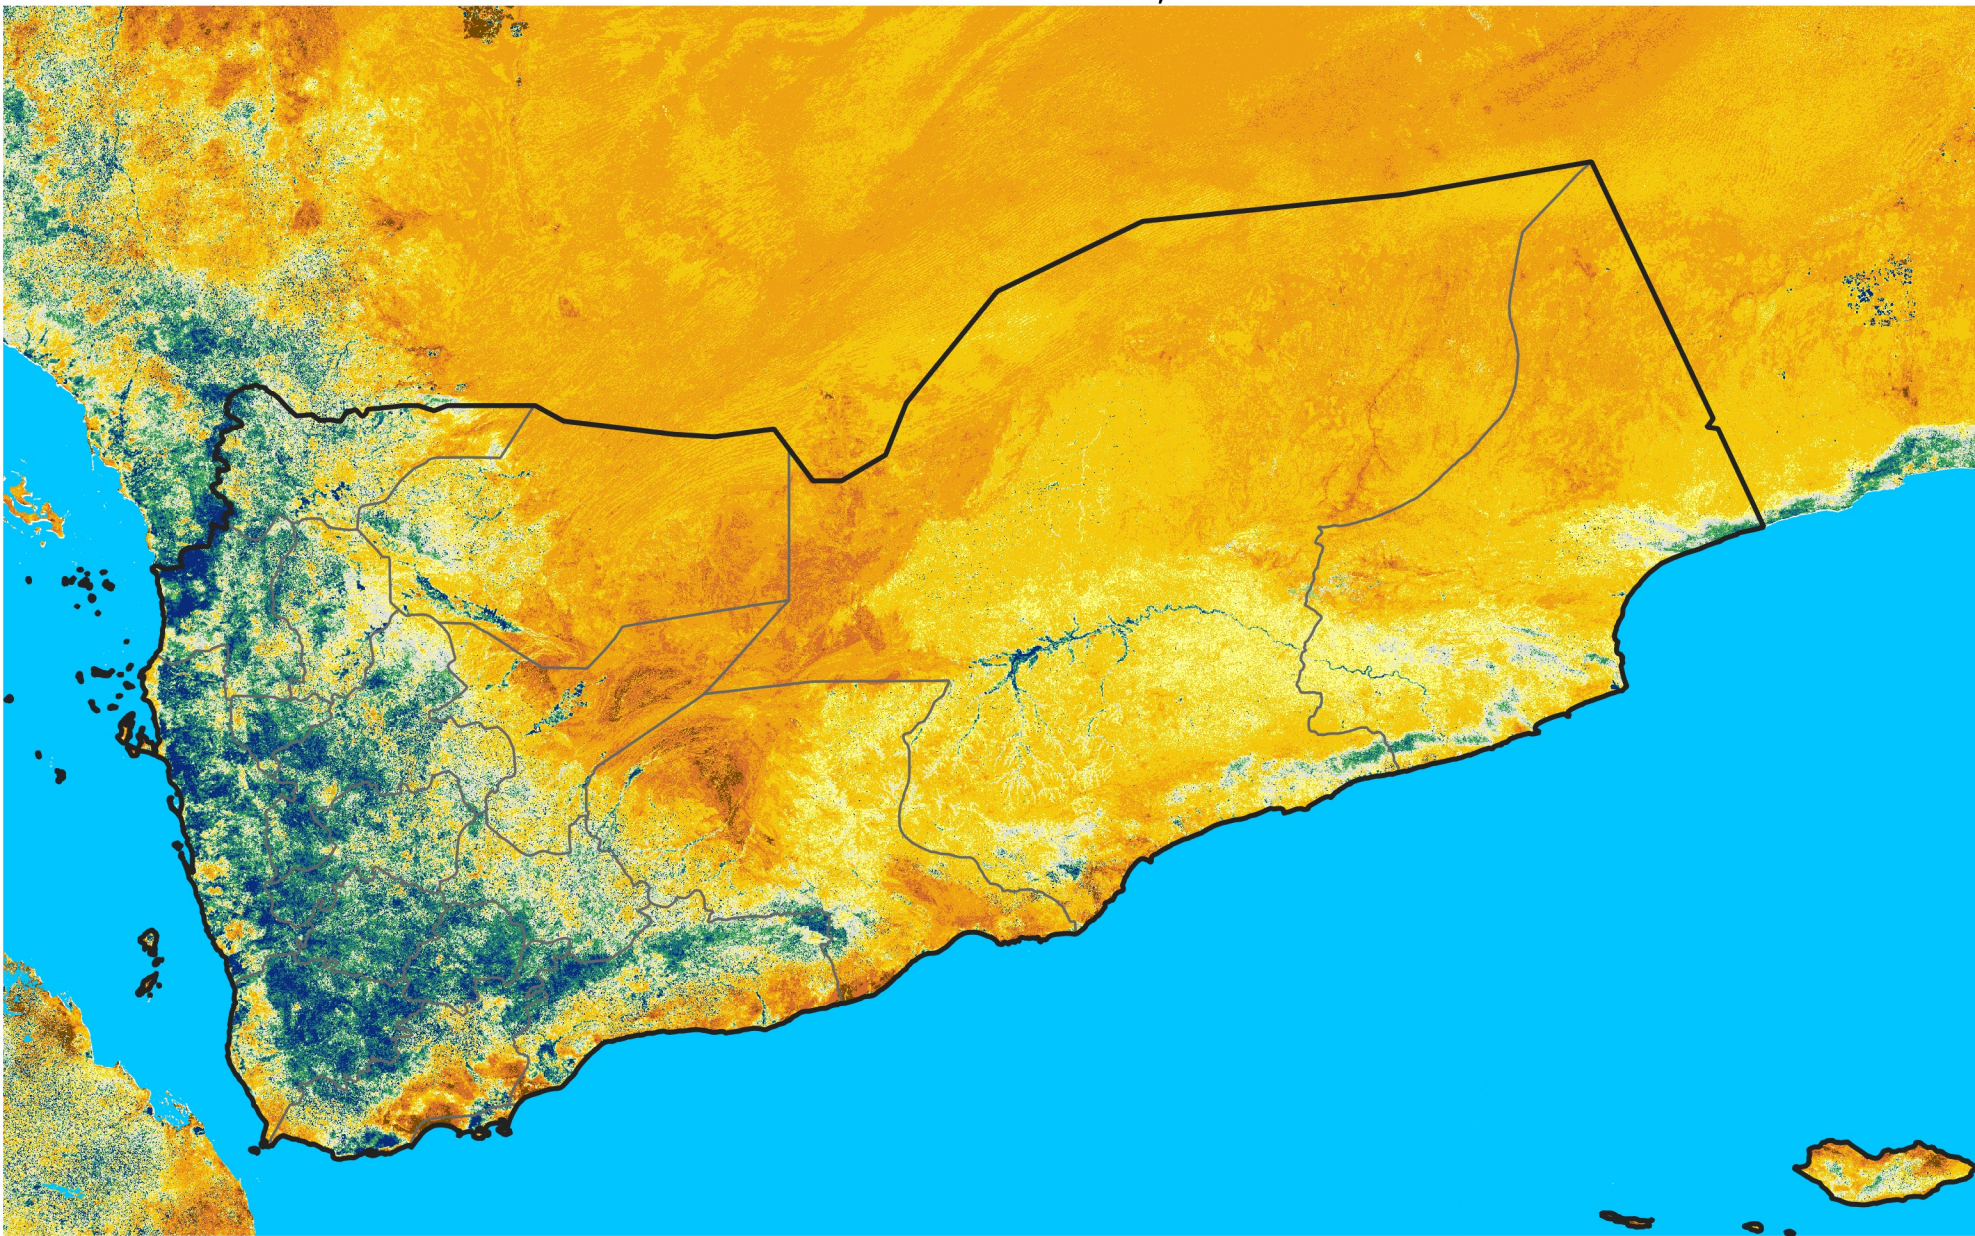

Yemen

Percent of Mean NDVI

2026 / mean (2003 - 2022)

Period 09 / March 21 - 31, 2026

Percent of Normal