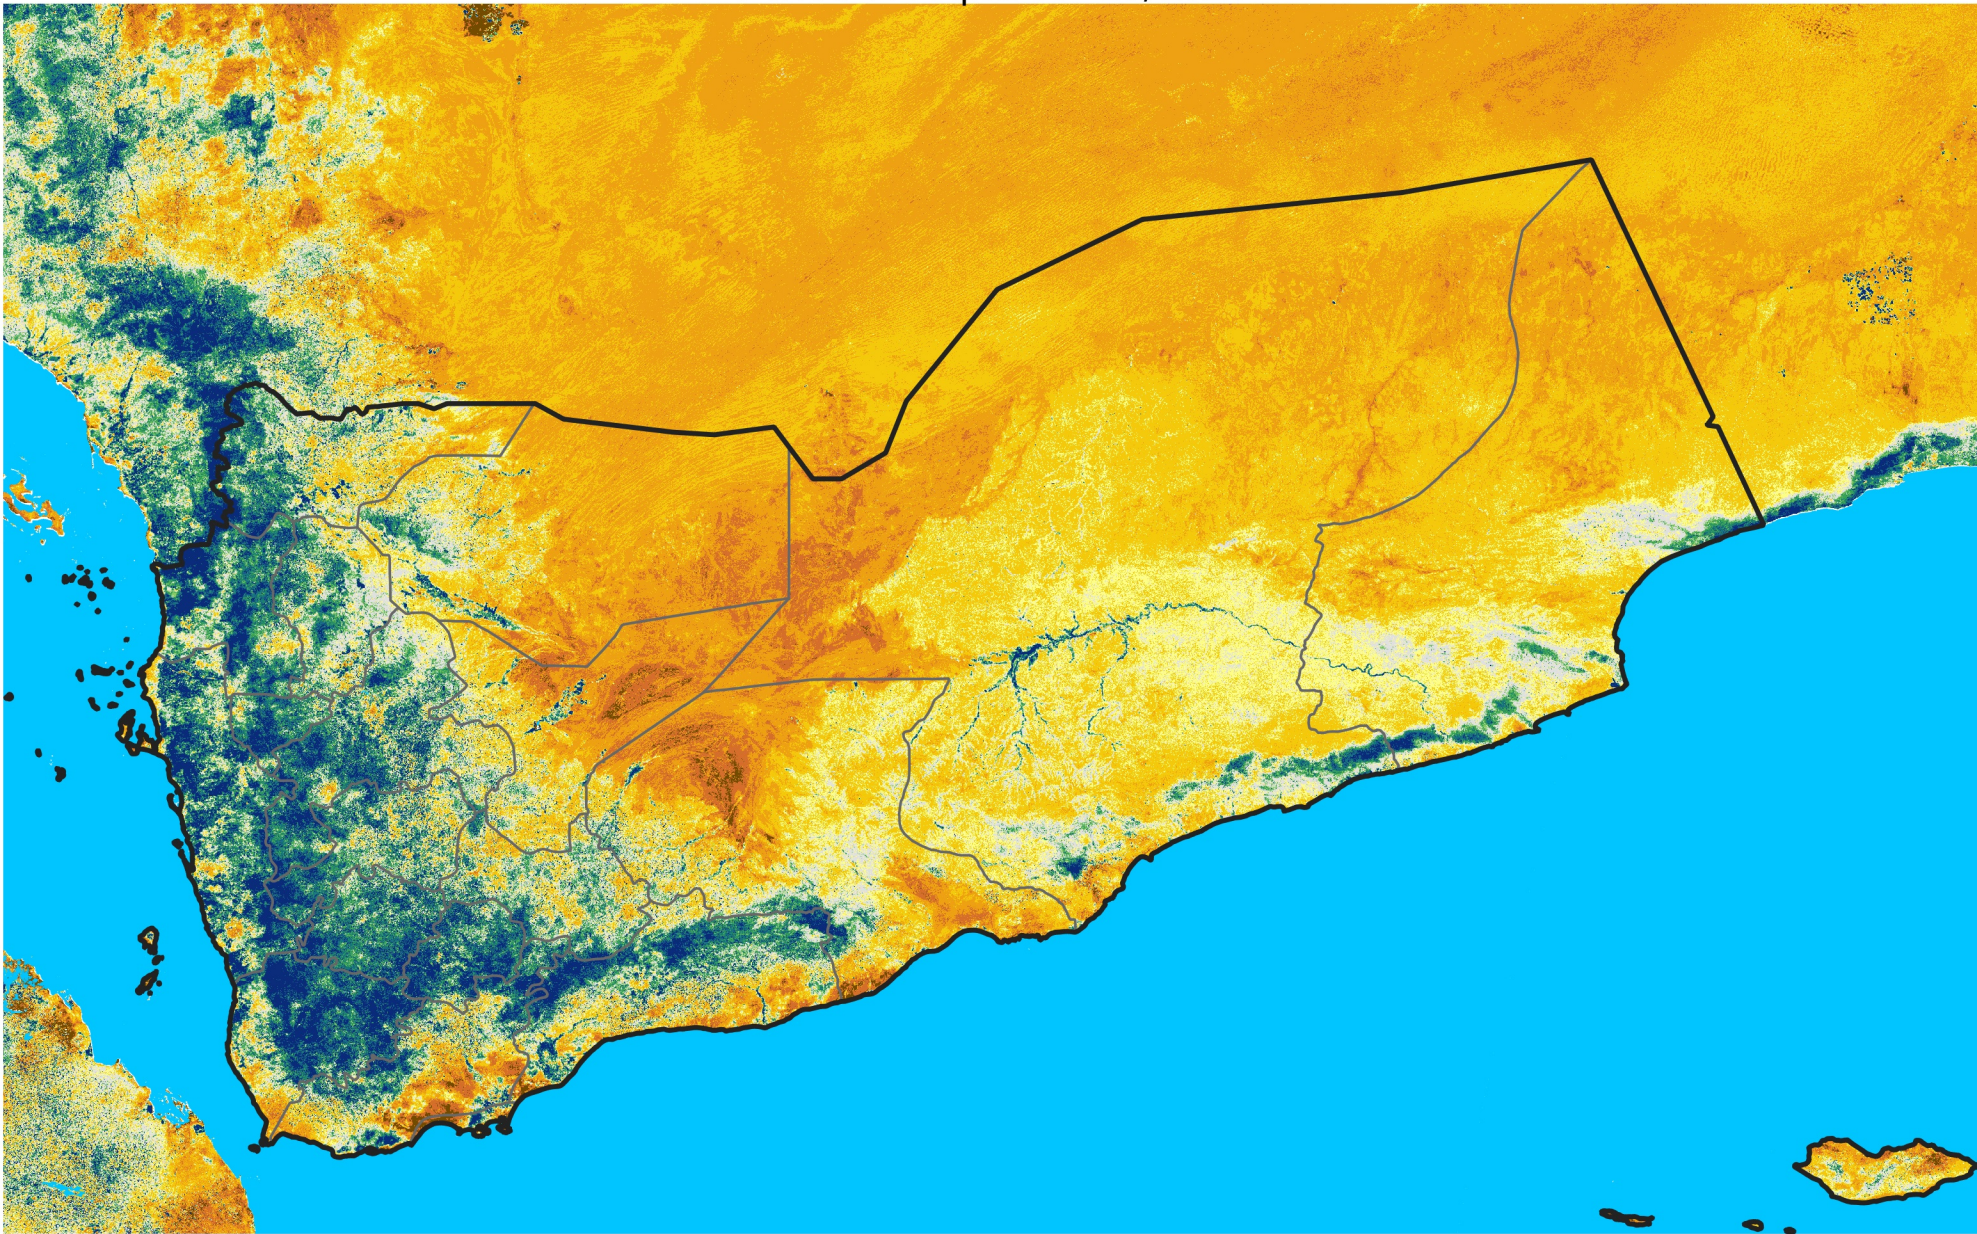

Yemen

Percent of Mean NDVI

2026 / mean (2003 - 2022)

Period 11 / April 11 - 20, 2026

Percent of Normal