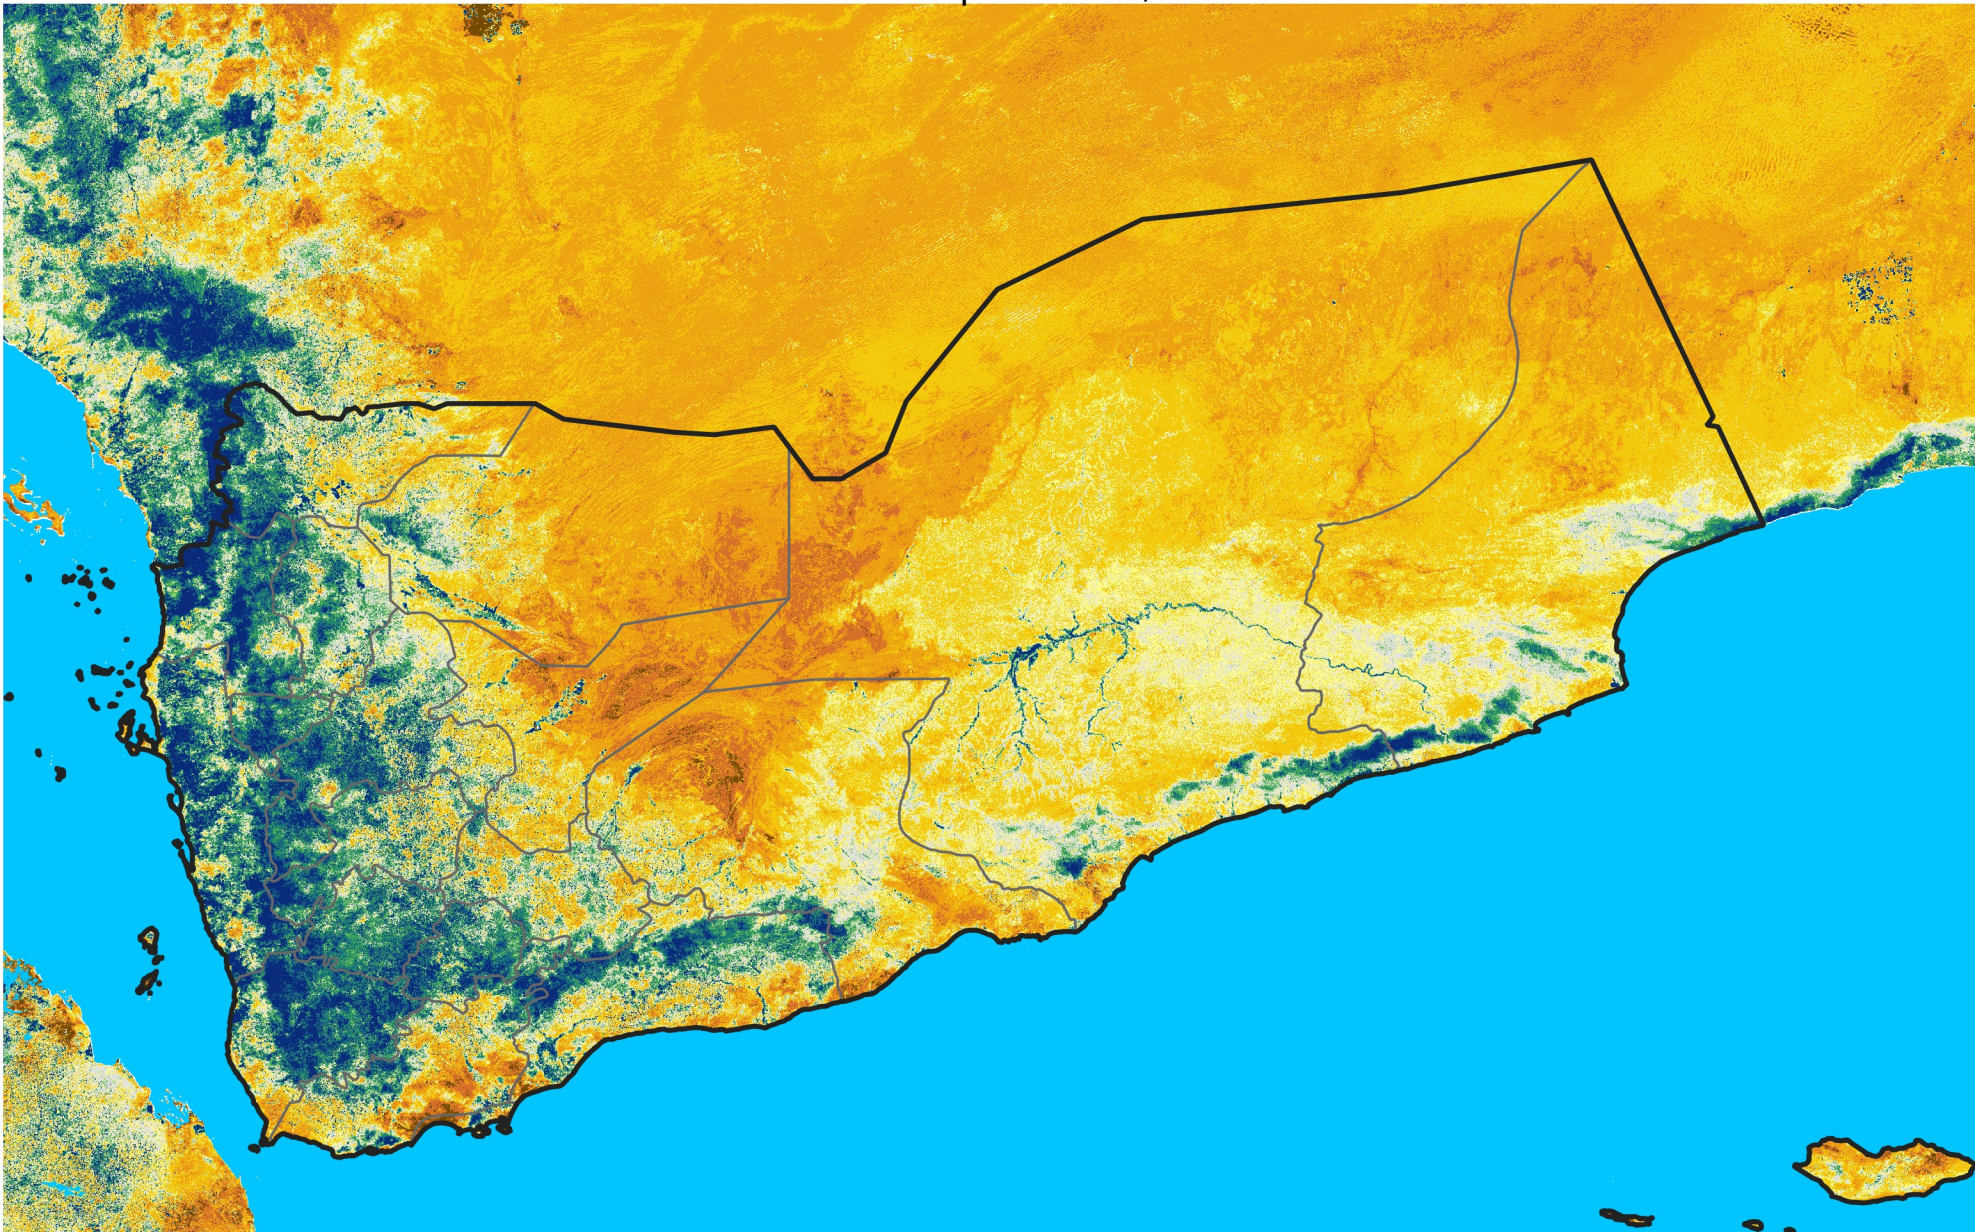

Yemen

Percent of Mean NDVI

2026 / mean (2003 - 2022)

Period 12 / April 21 - 30, 2026

Percent of Normal