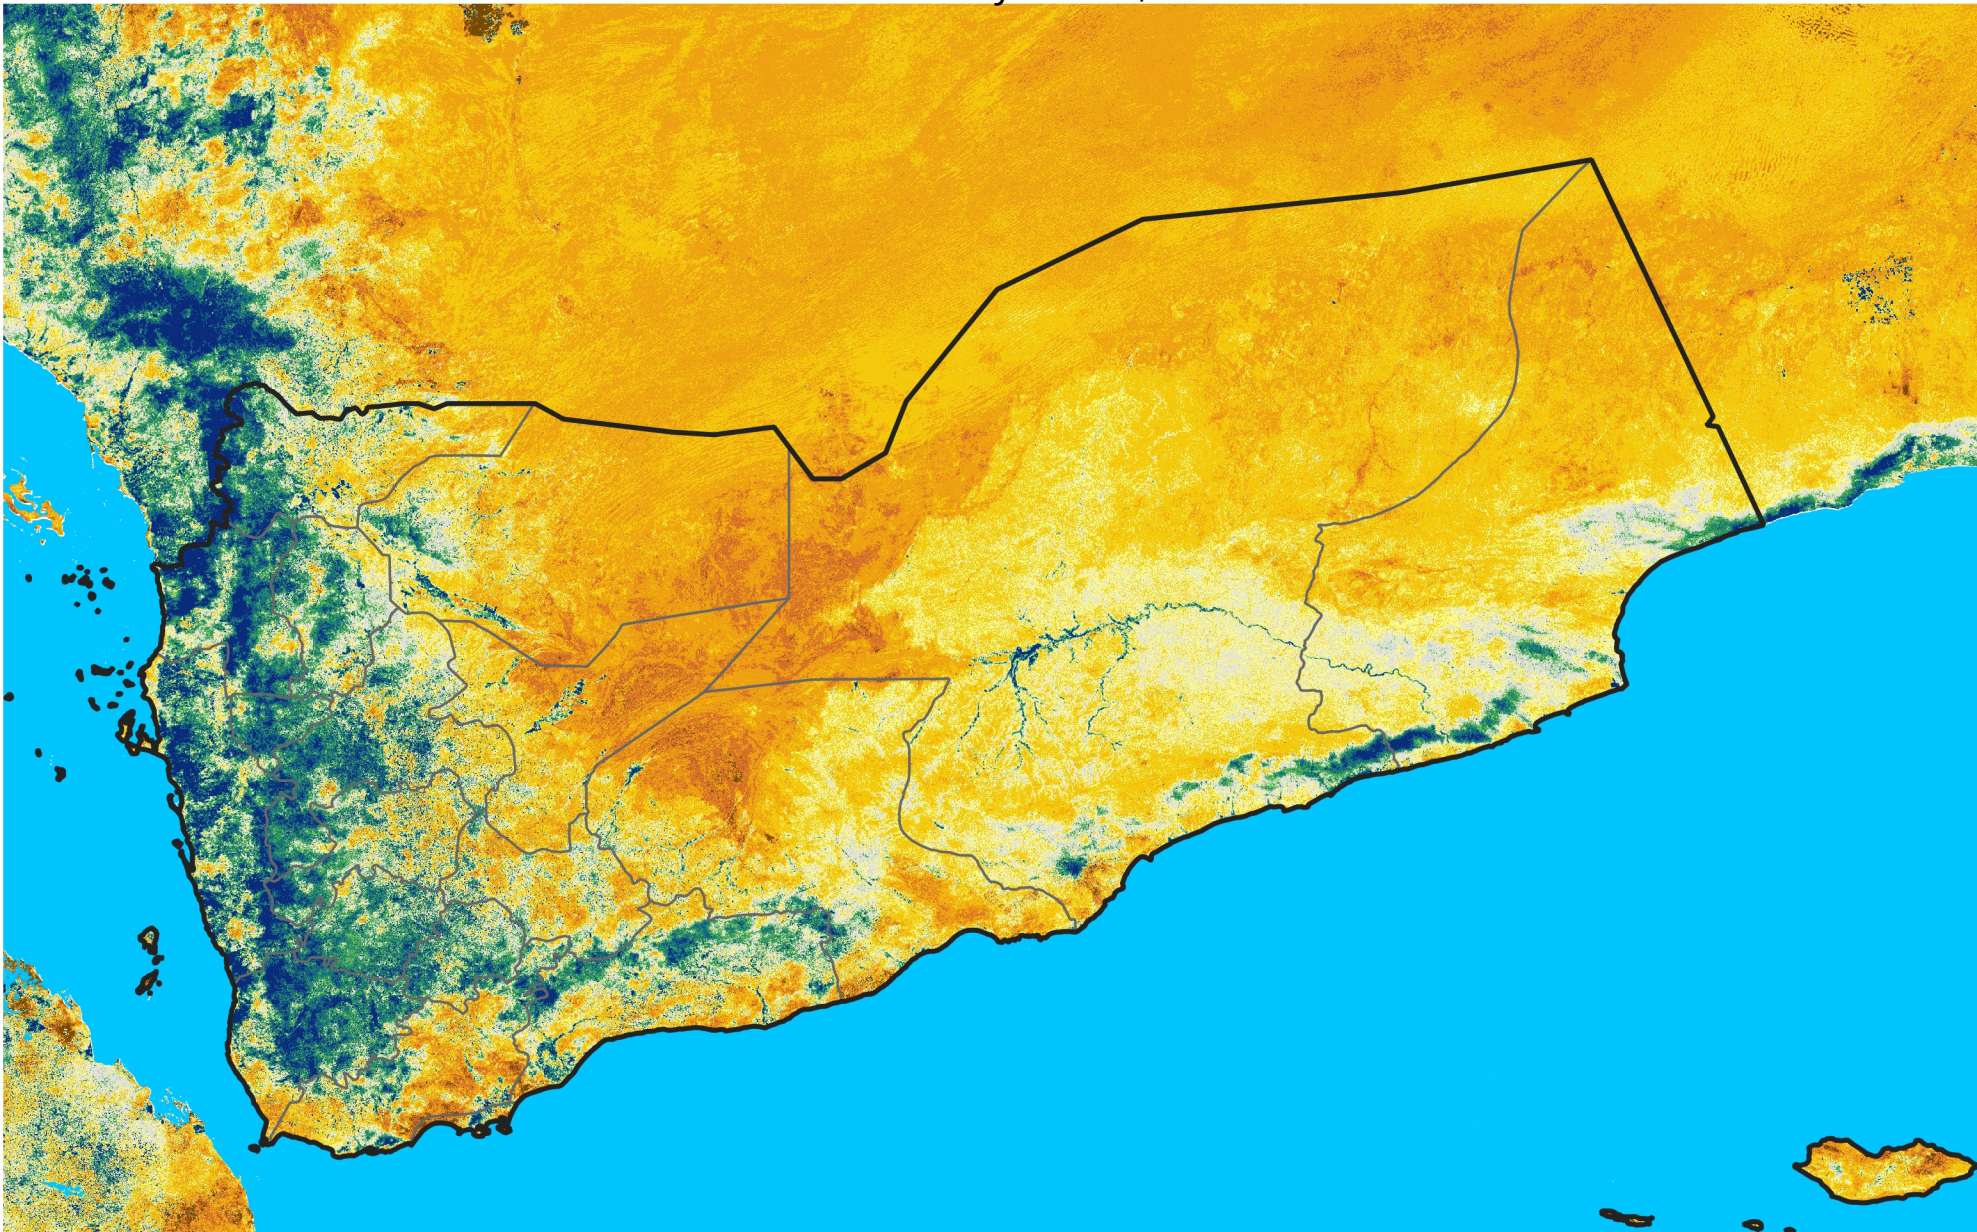

Yemen

Percent of Mean NDVI

2026 / mean (2003 - 2022)

Period 13 / May 01 - 10, 2026

Percent of Normal