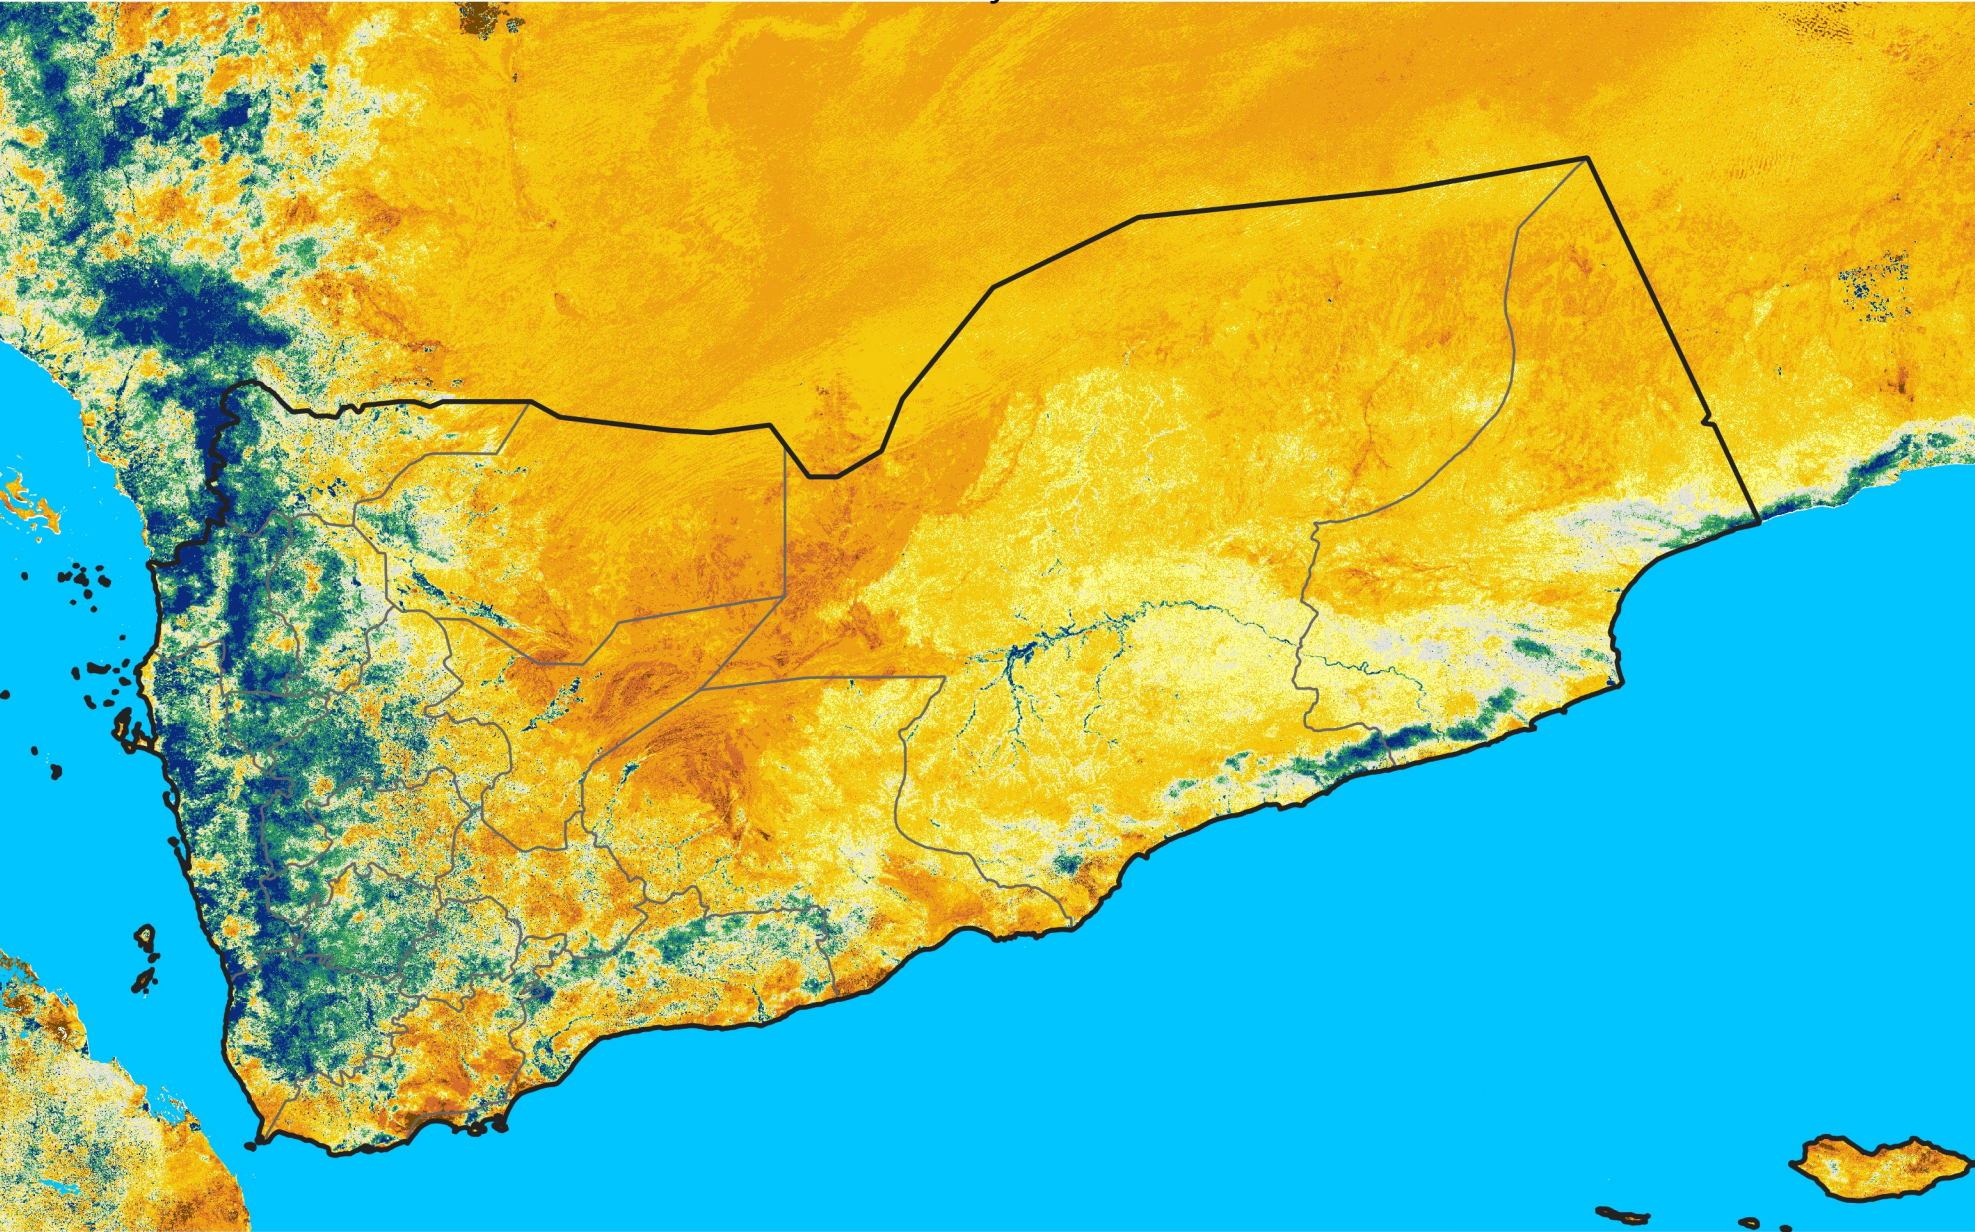

Yemen

Percent of Mean NDVI

2026 / mean (2003 - 2022)

Period 14 / May 11 - 20, 2026

Percent of Normal