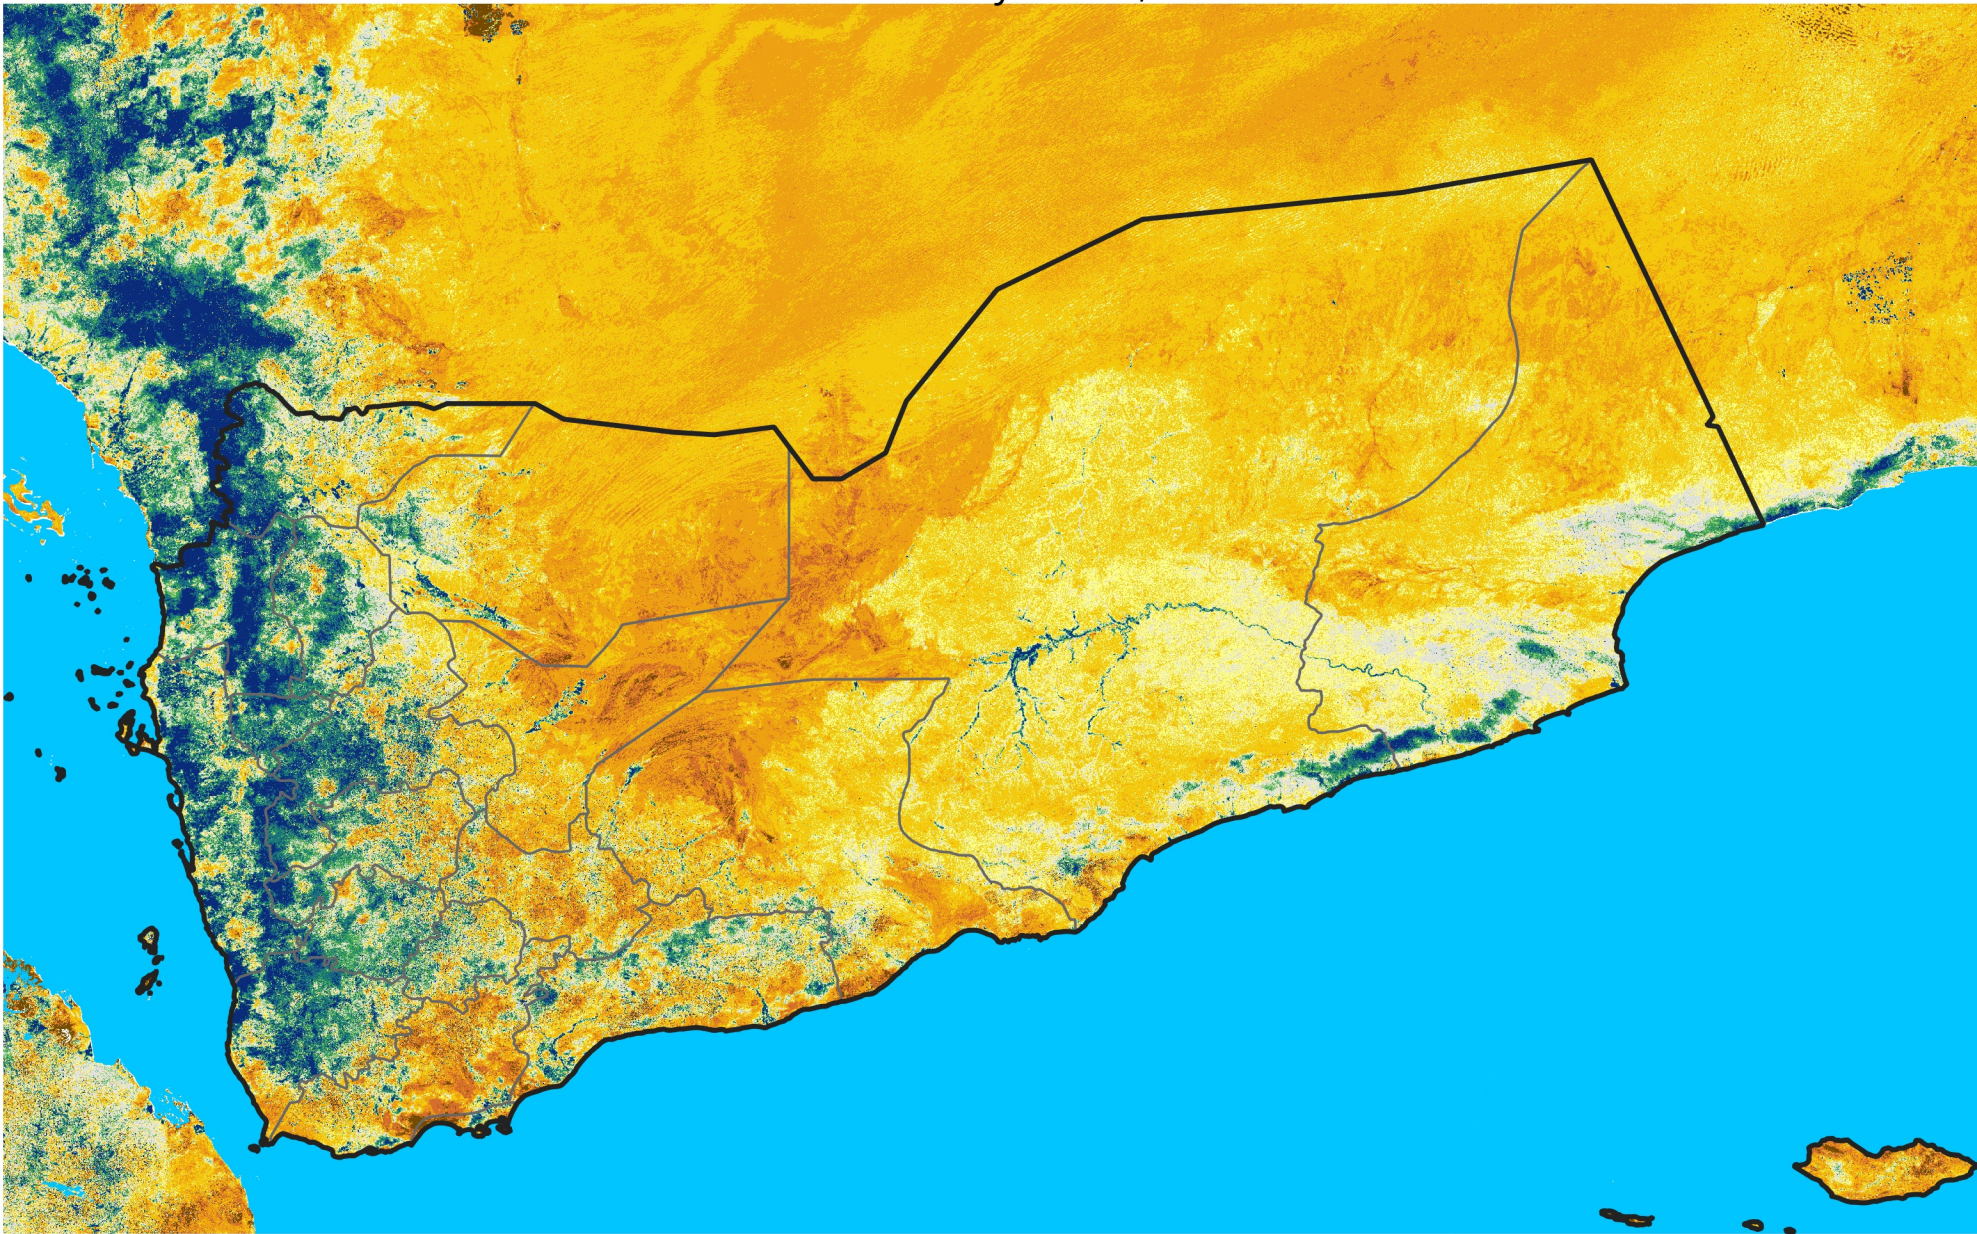

Yemen

Percent of Mean NDVI

2026 / mean (2003 - 2022)

Period 15 / May 21 - 31, 2026

Percent of Normal