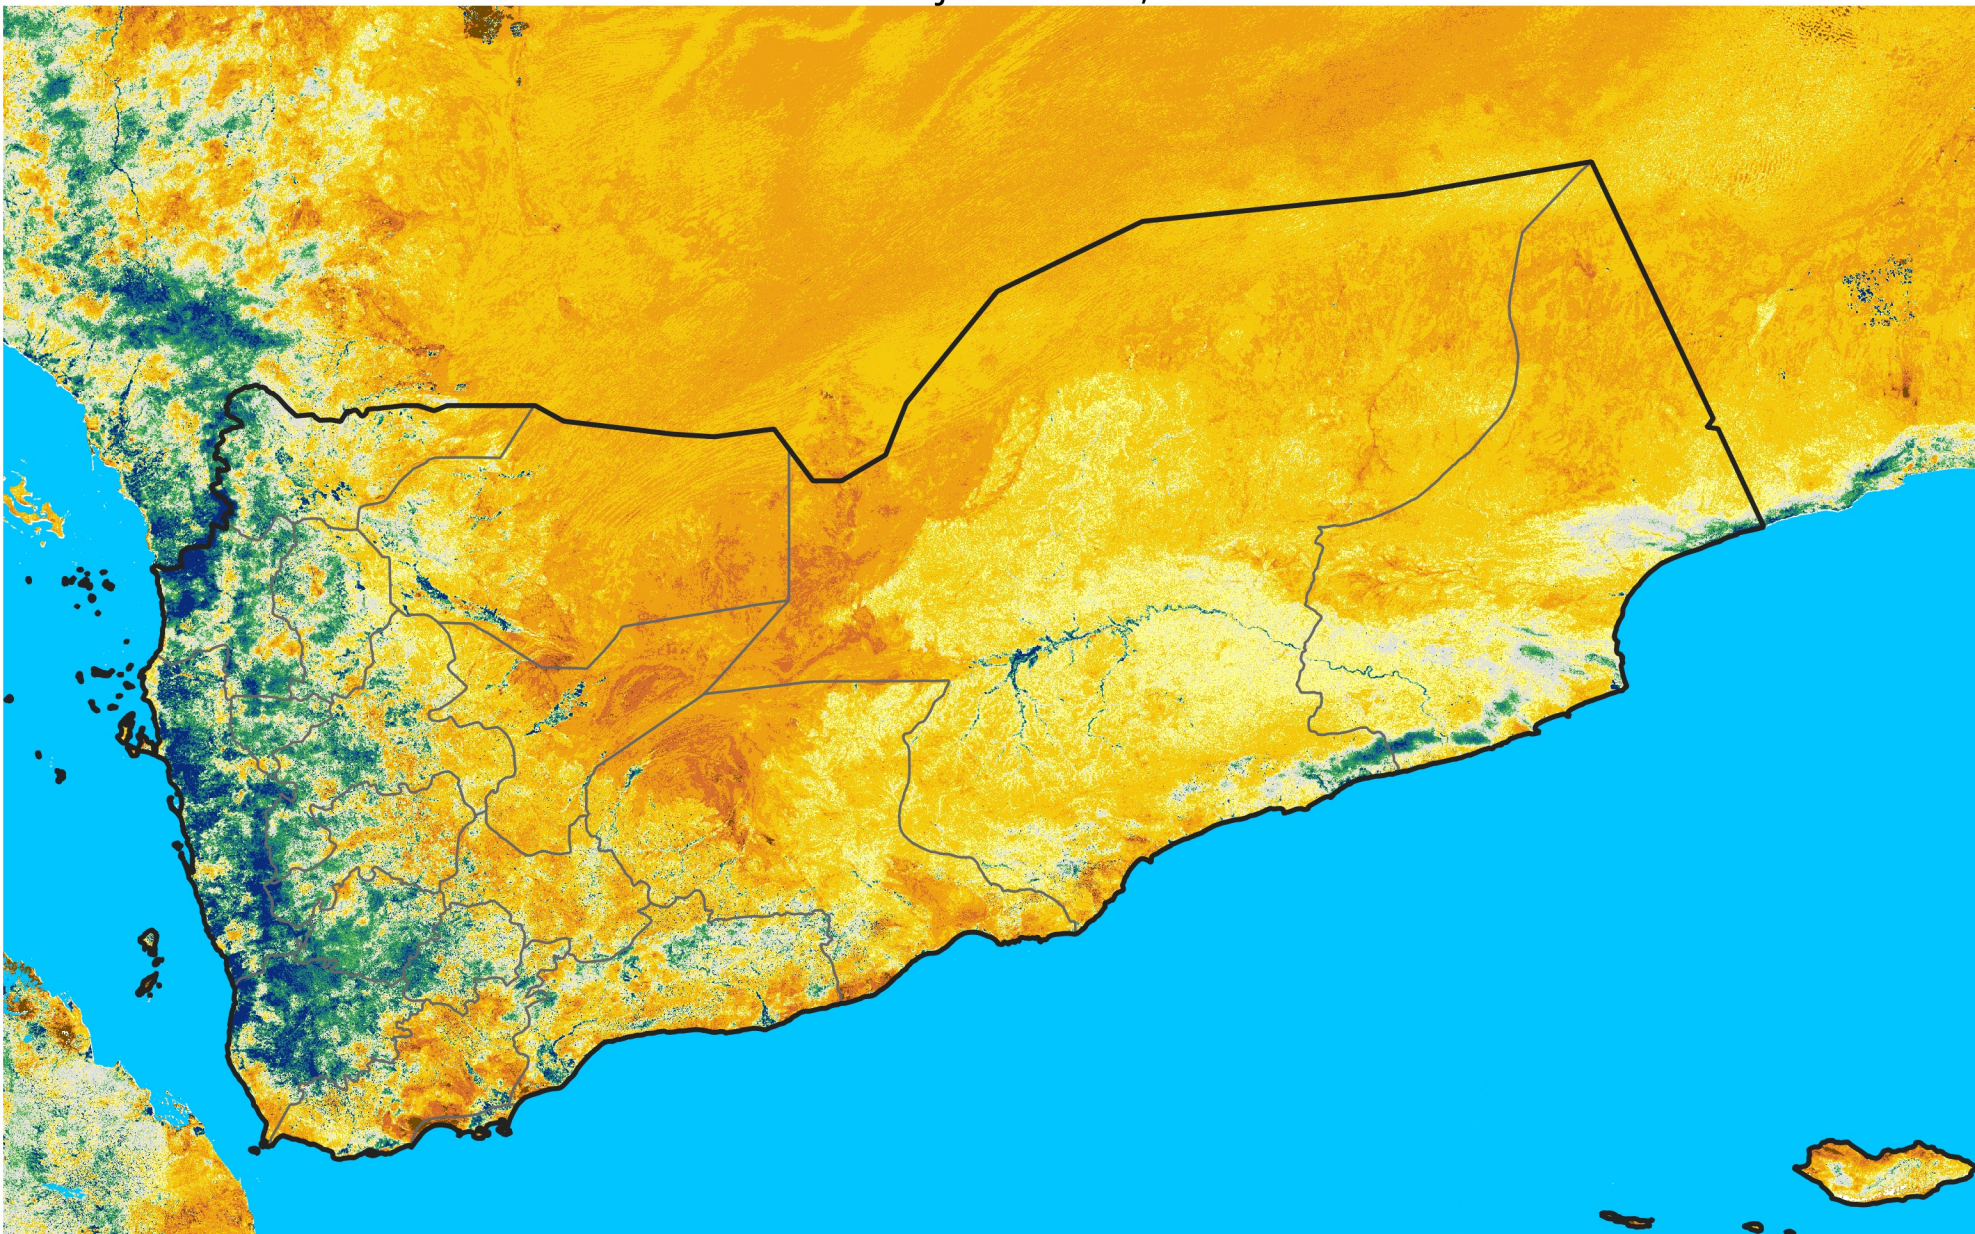

Yemen

Percent of Mean NDVI

2026 / mean (2003 - 2022)

Period 16 / June 01 - 10, 2026

Percent of Normal