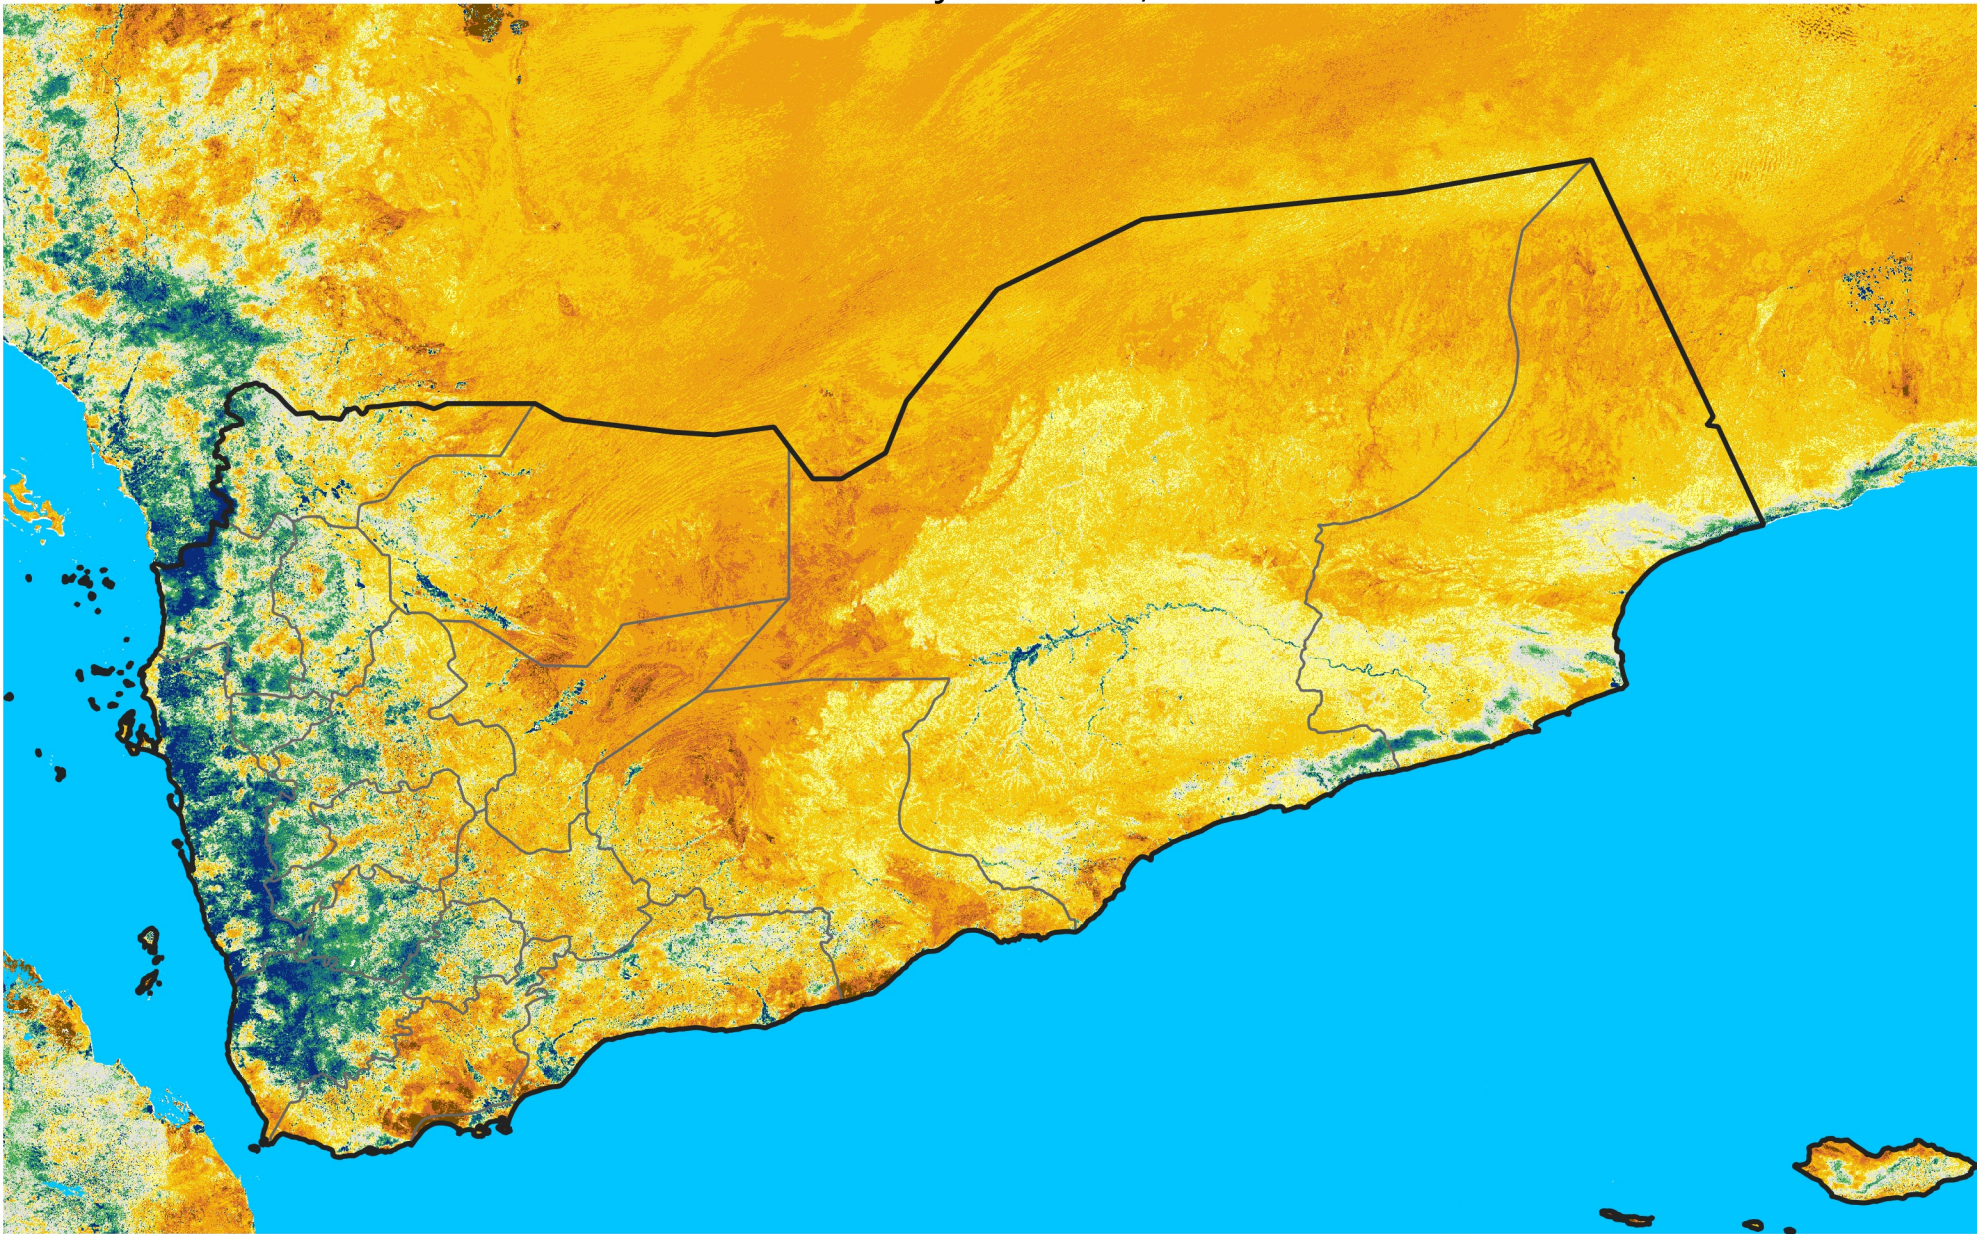

Yemen

Percent of Mean NDVI

2026 / mean (2003 - 2022)

Period 17 / June 11 - 20, 2026

Percent of Normal