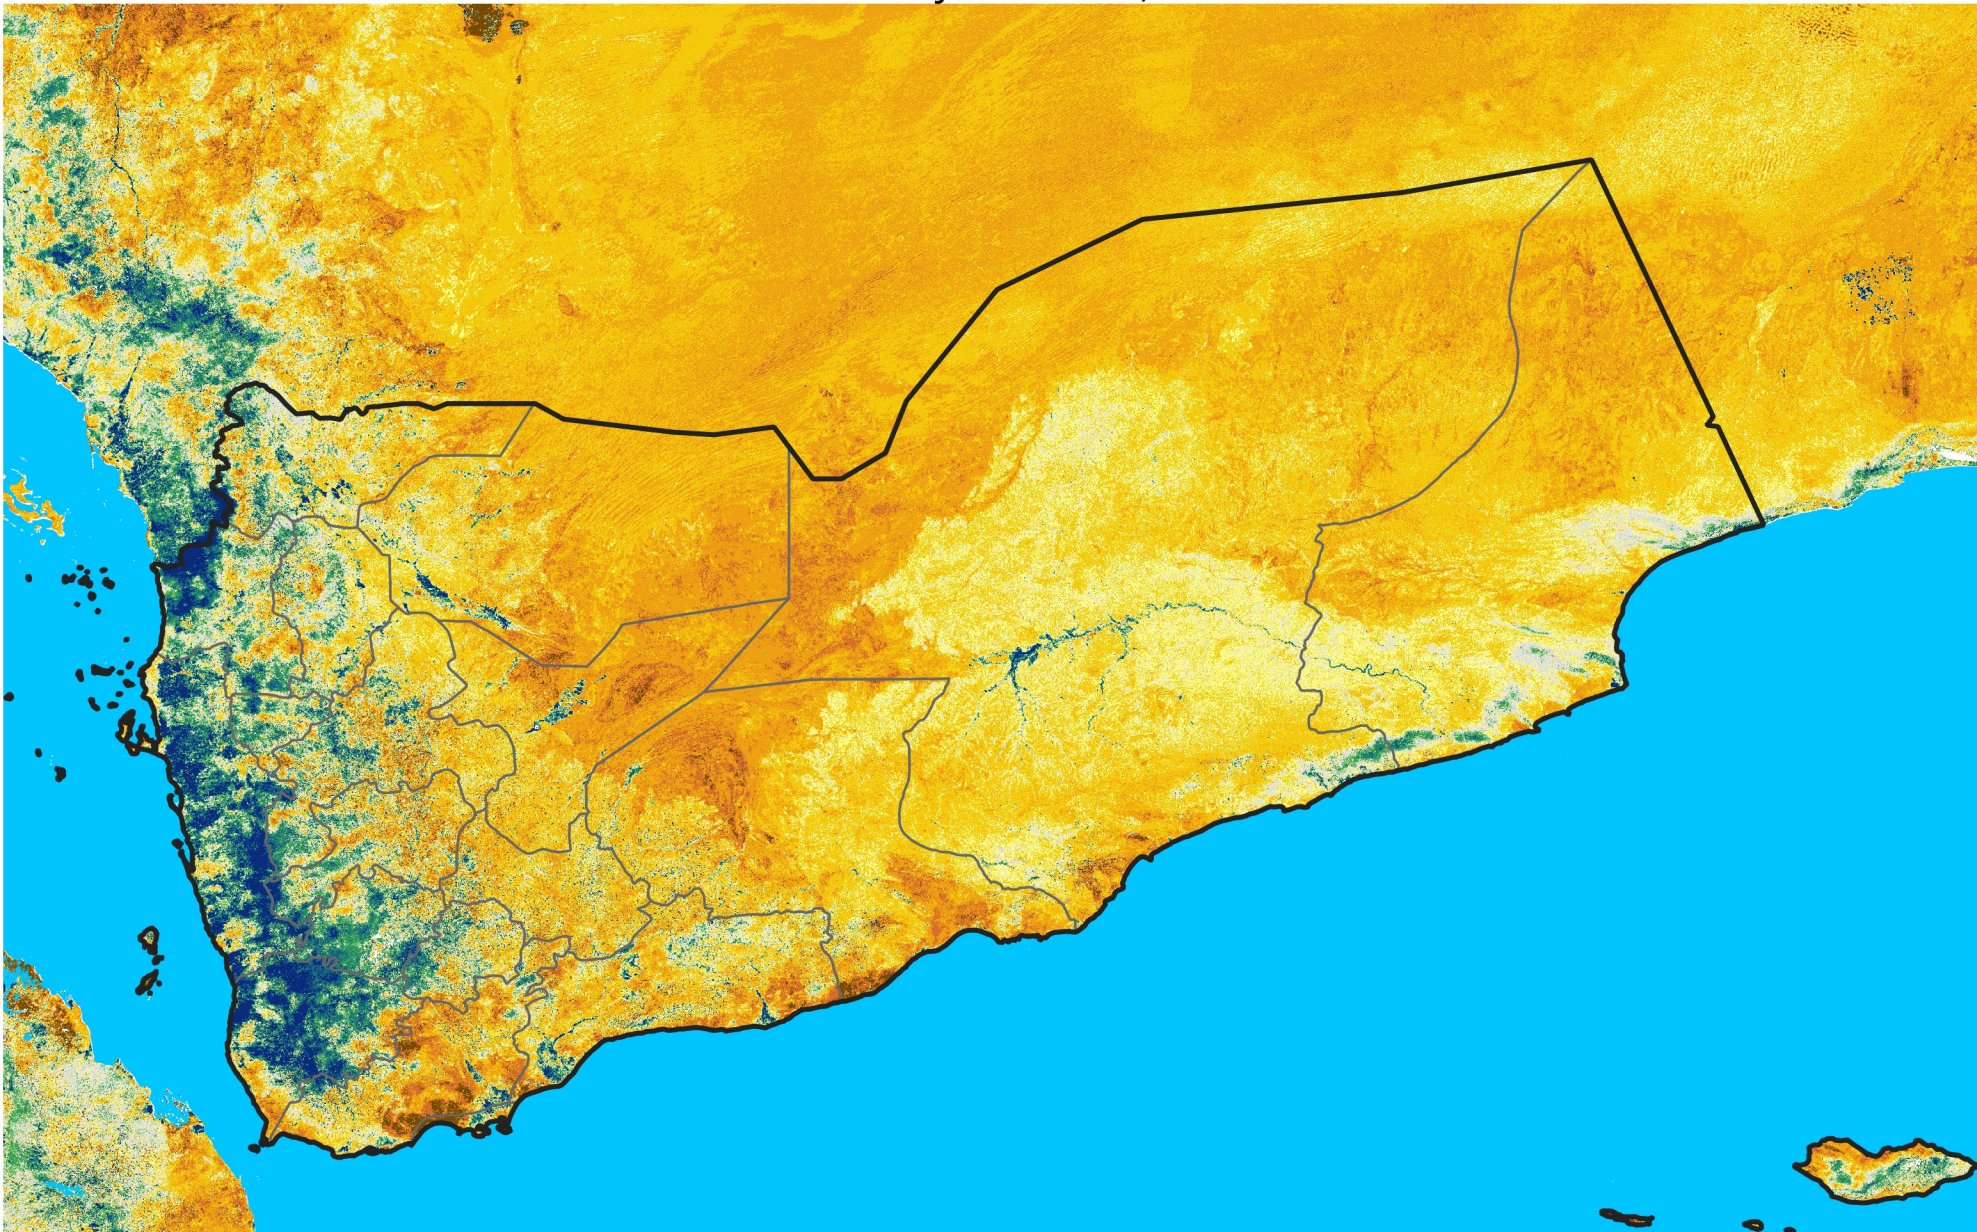

# Yemen

## Percent of Mean NDVI

2026 / mean (2003 - 2022)

Period 18 / June 21 - 30, 2026