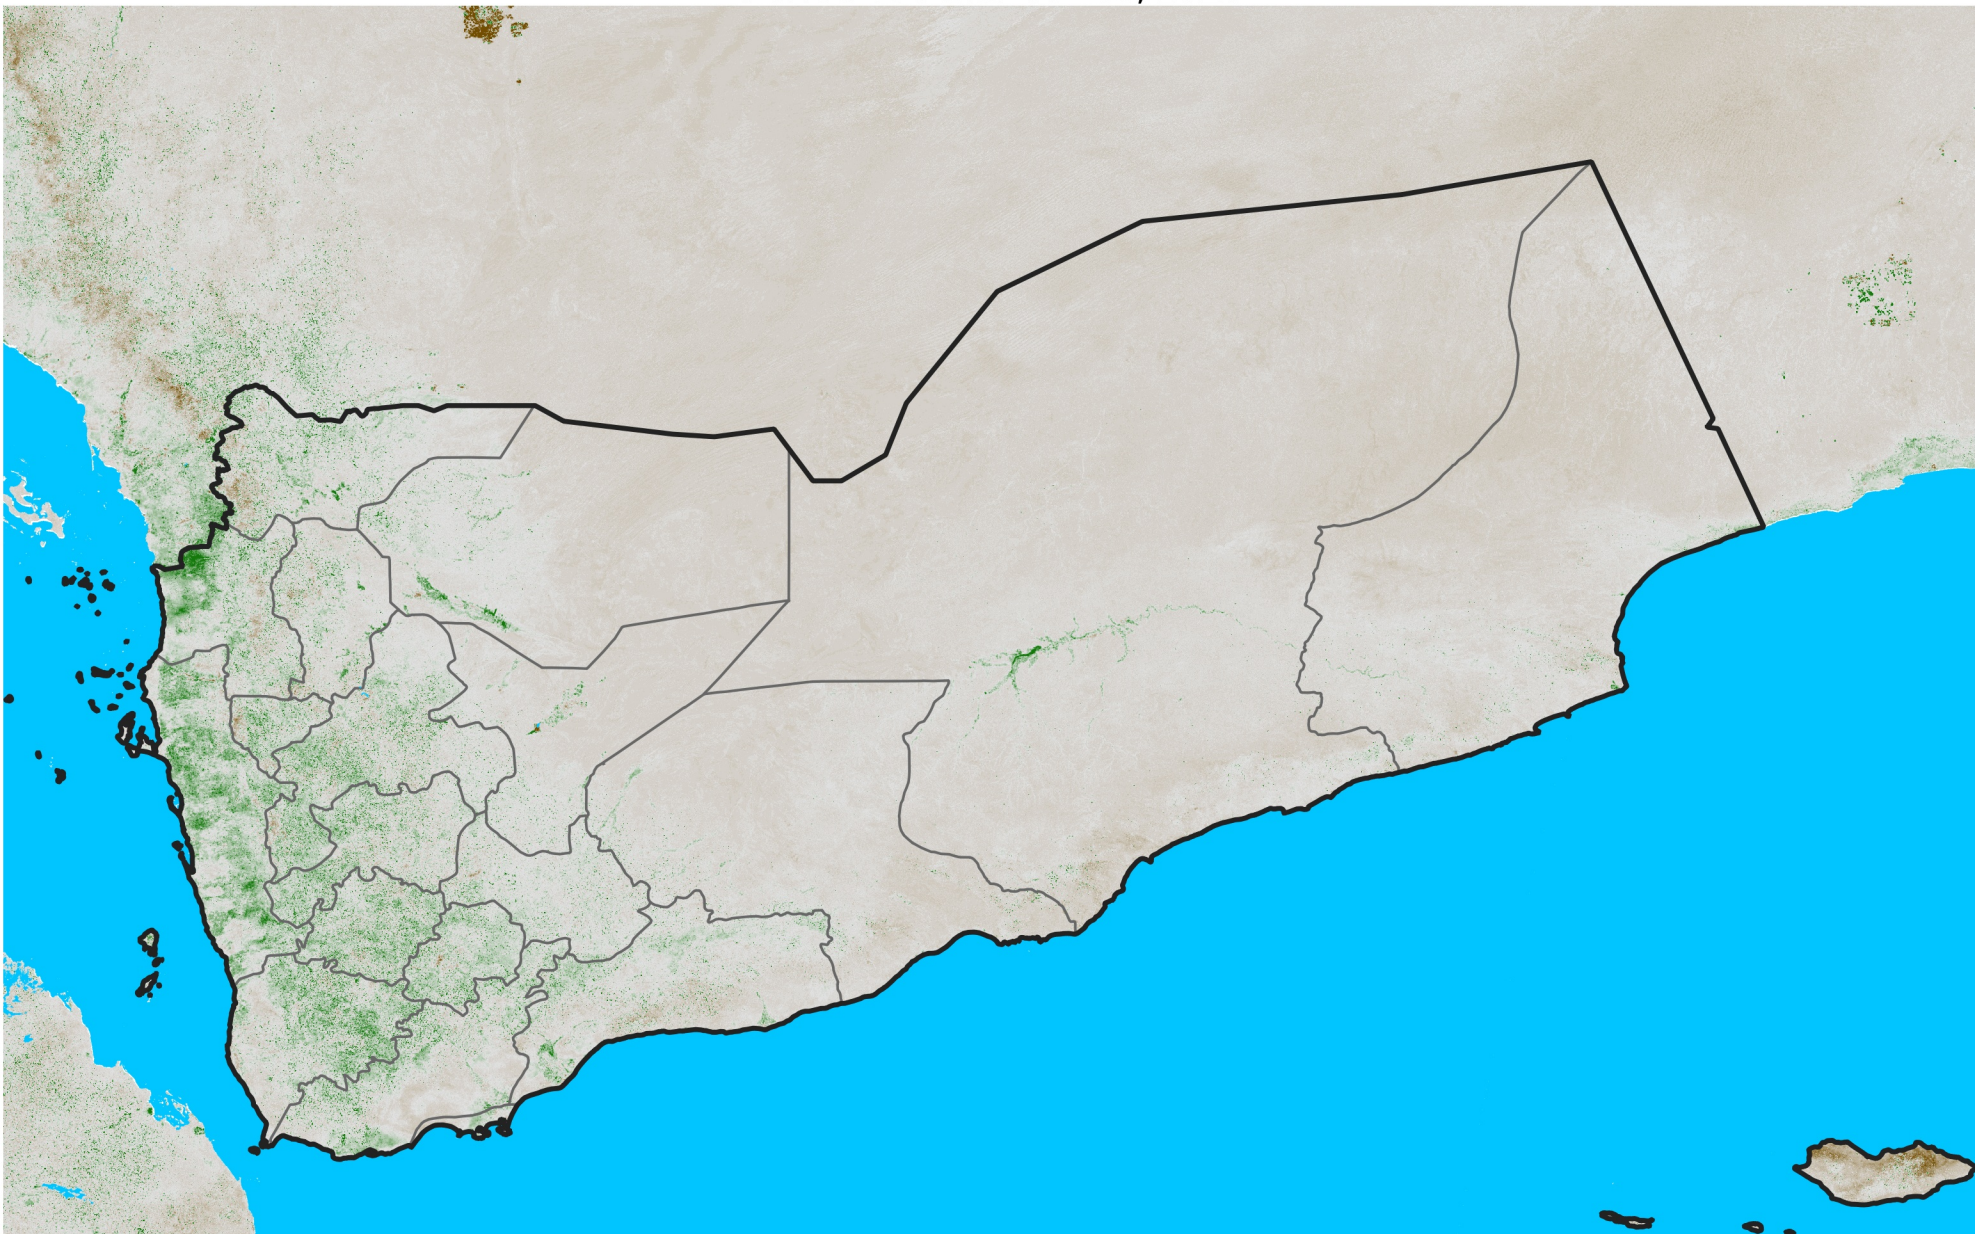

Yemen

NDVI Anomaly

2026 minus Mean (2012 - 2021)

Period 15 / Mar 06 - 15, 2026

NDVI Anomaly

< -0.3 -0.2 -0.1 -0.05 0.05 0.1 0.2 >0.3

Negative

No Difference