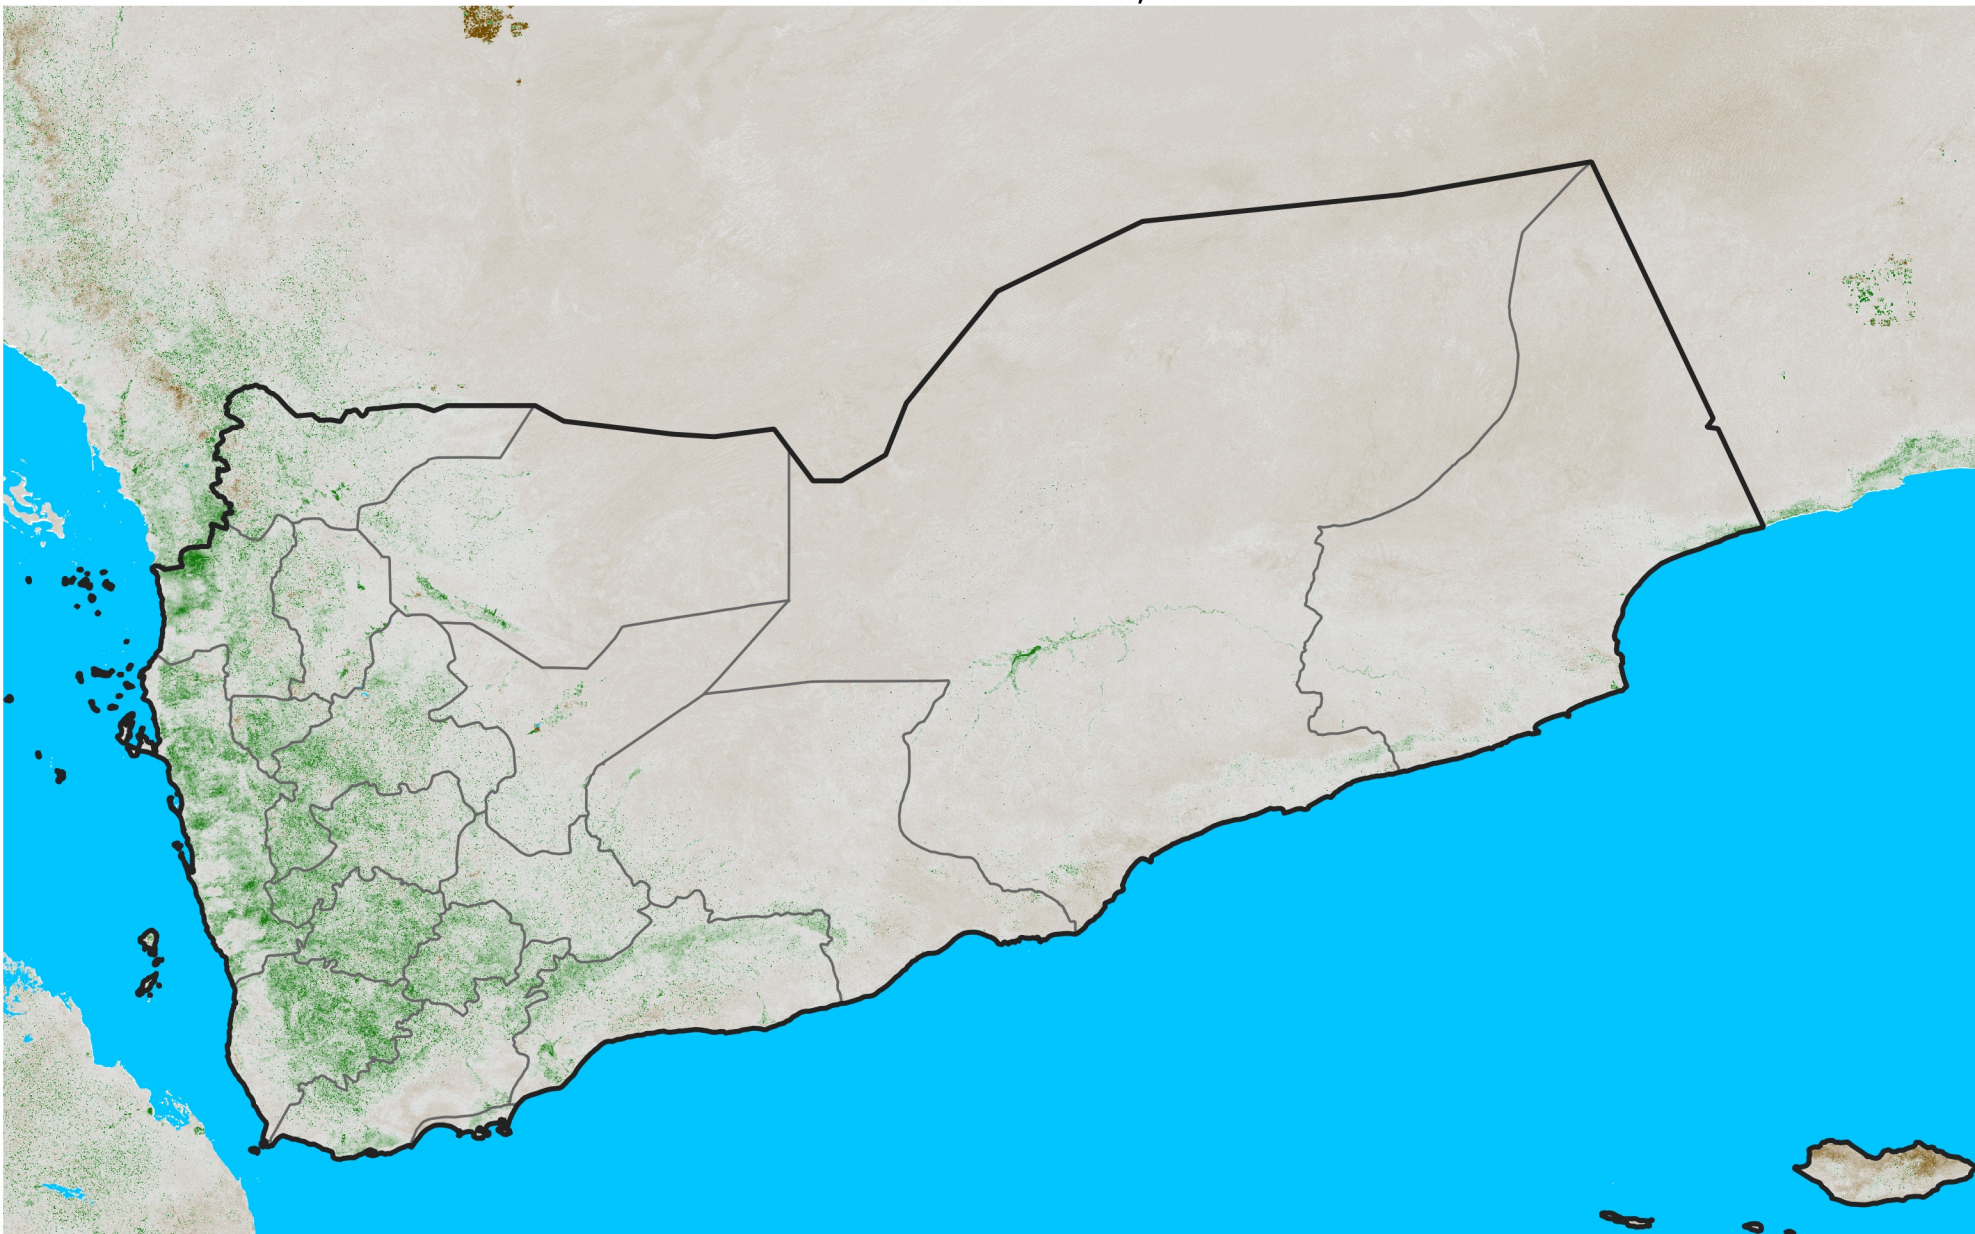

Yemen

NDVI Anomaly

2026 minus Mean (2012 - 2021)

Period 17 / Mar 16 - 25, 2026

NDVI Anomaly

< -0.3 -0.2 -0.1 -0.05 0.05 0.1 0.2 >0.3

Negative

No Difference