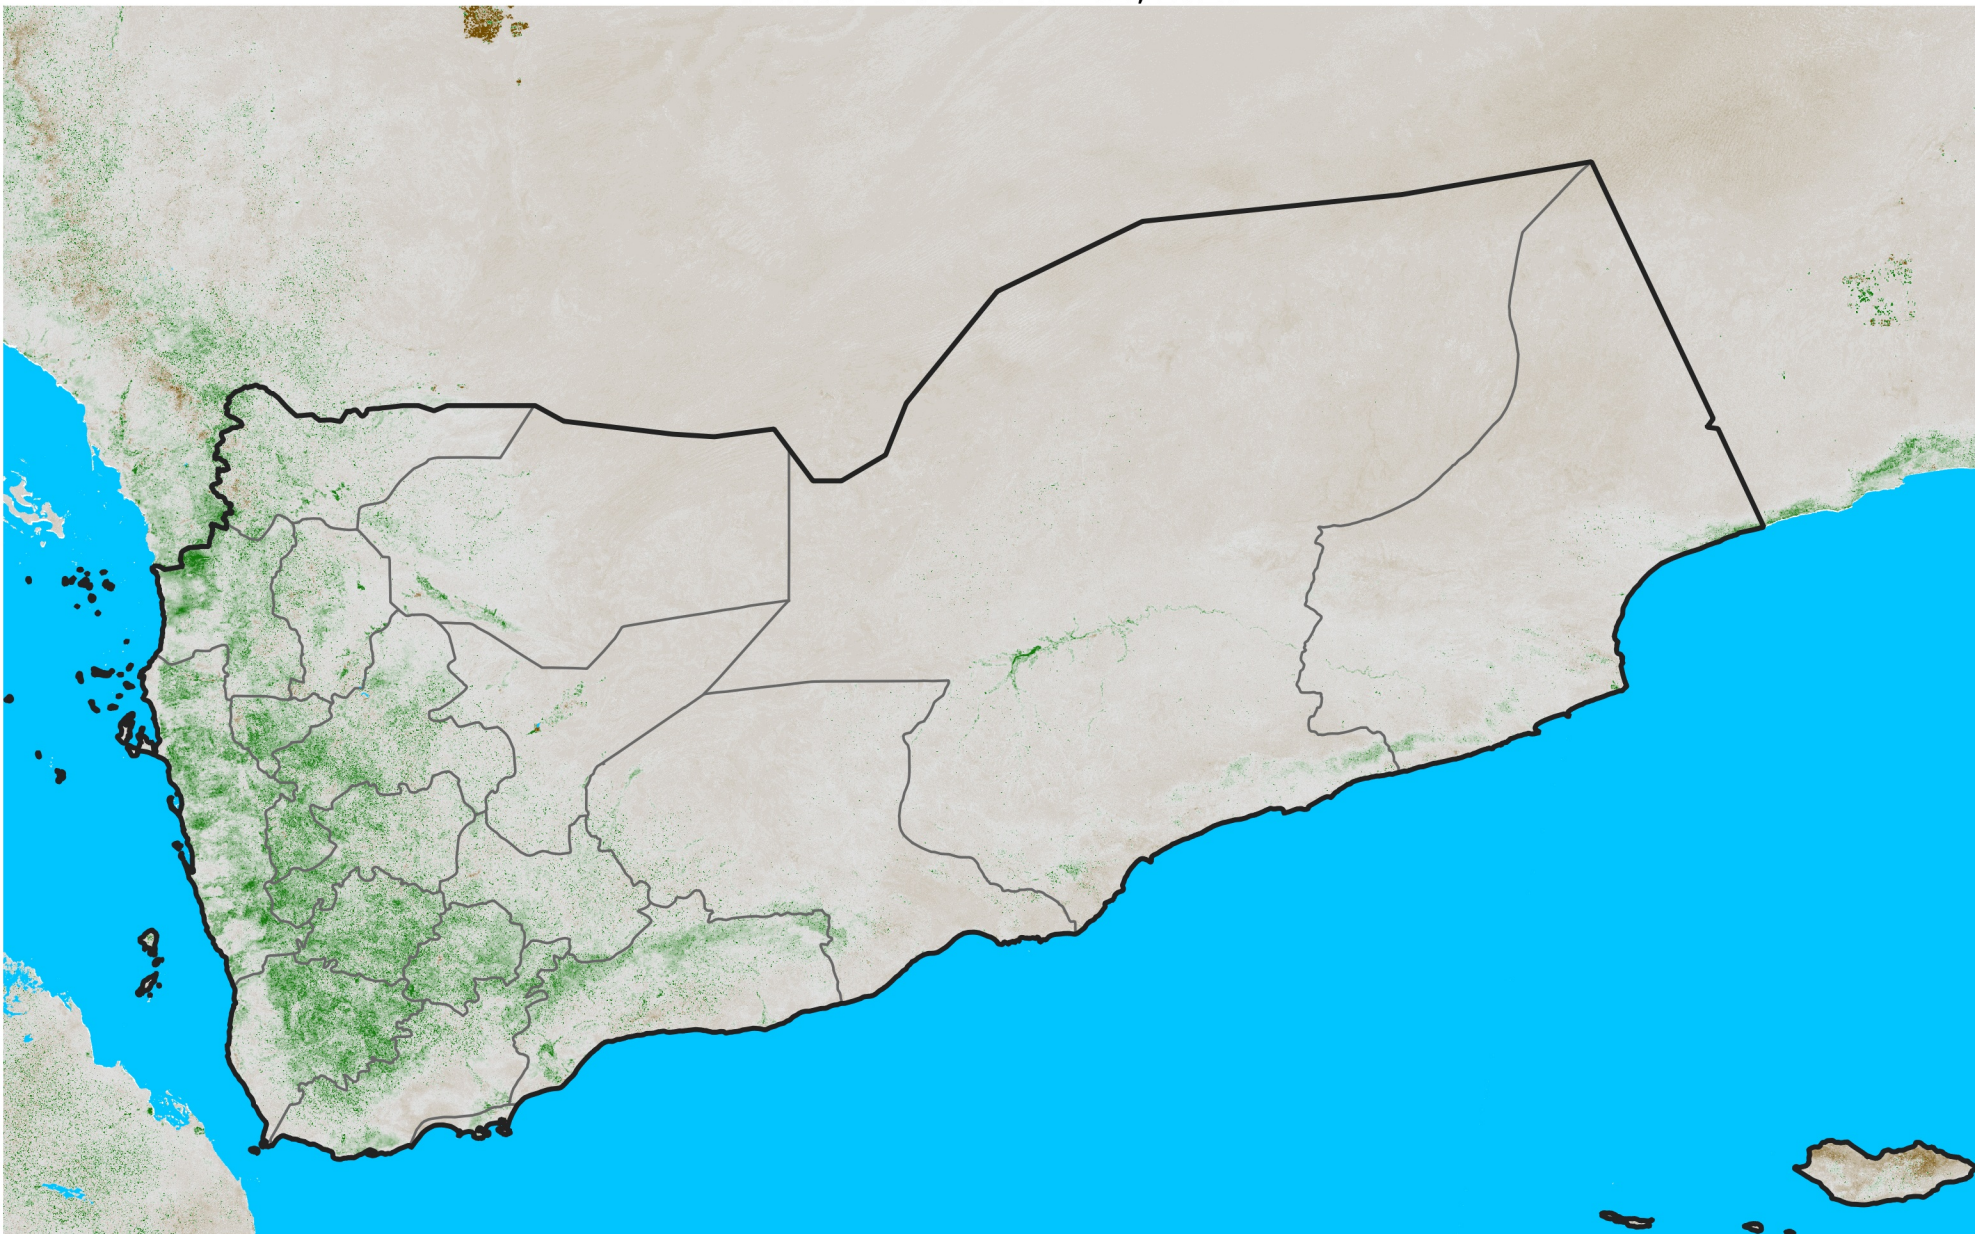

Yemen

NDVI Anomaly

2026 minus Mean (2012 - 2021)

Period 18 / Mar 21 - 31, 2026

NDVI Anomaly

< -0.3 -0.2 -0.1 -0.05 0.05 0.1 0.2 >0.3

Negative

No Difference