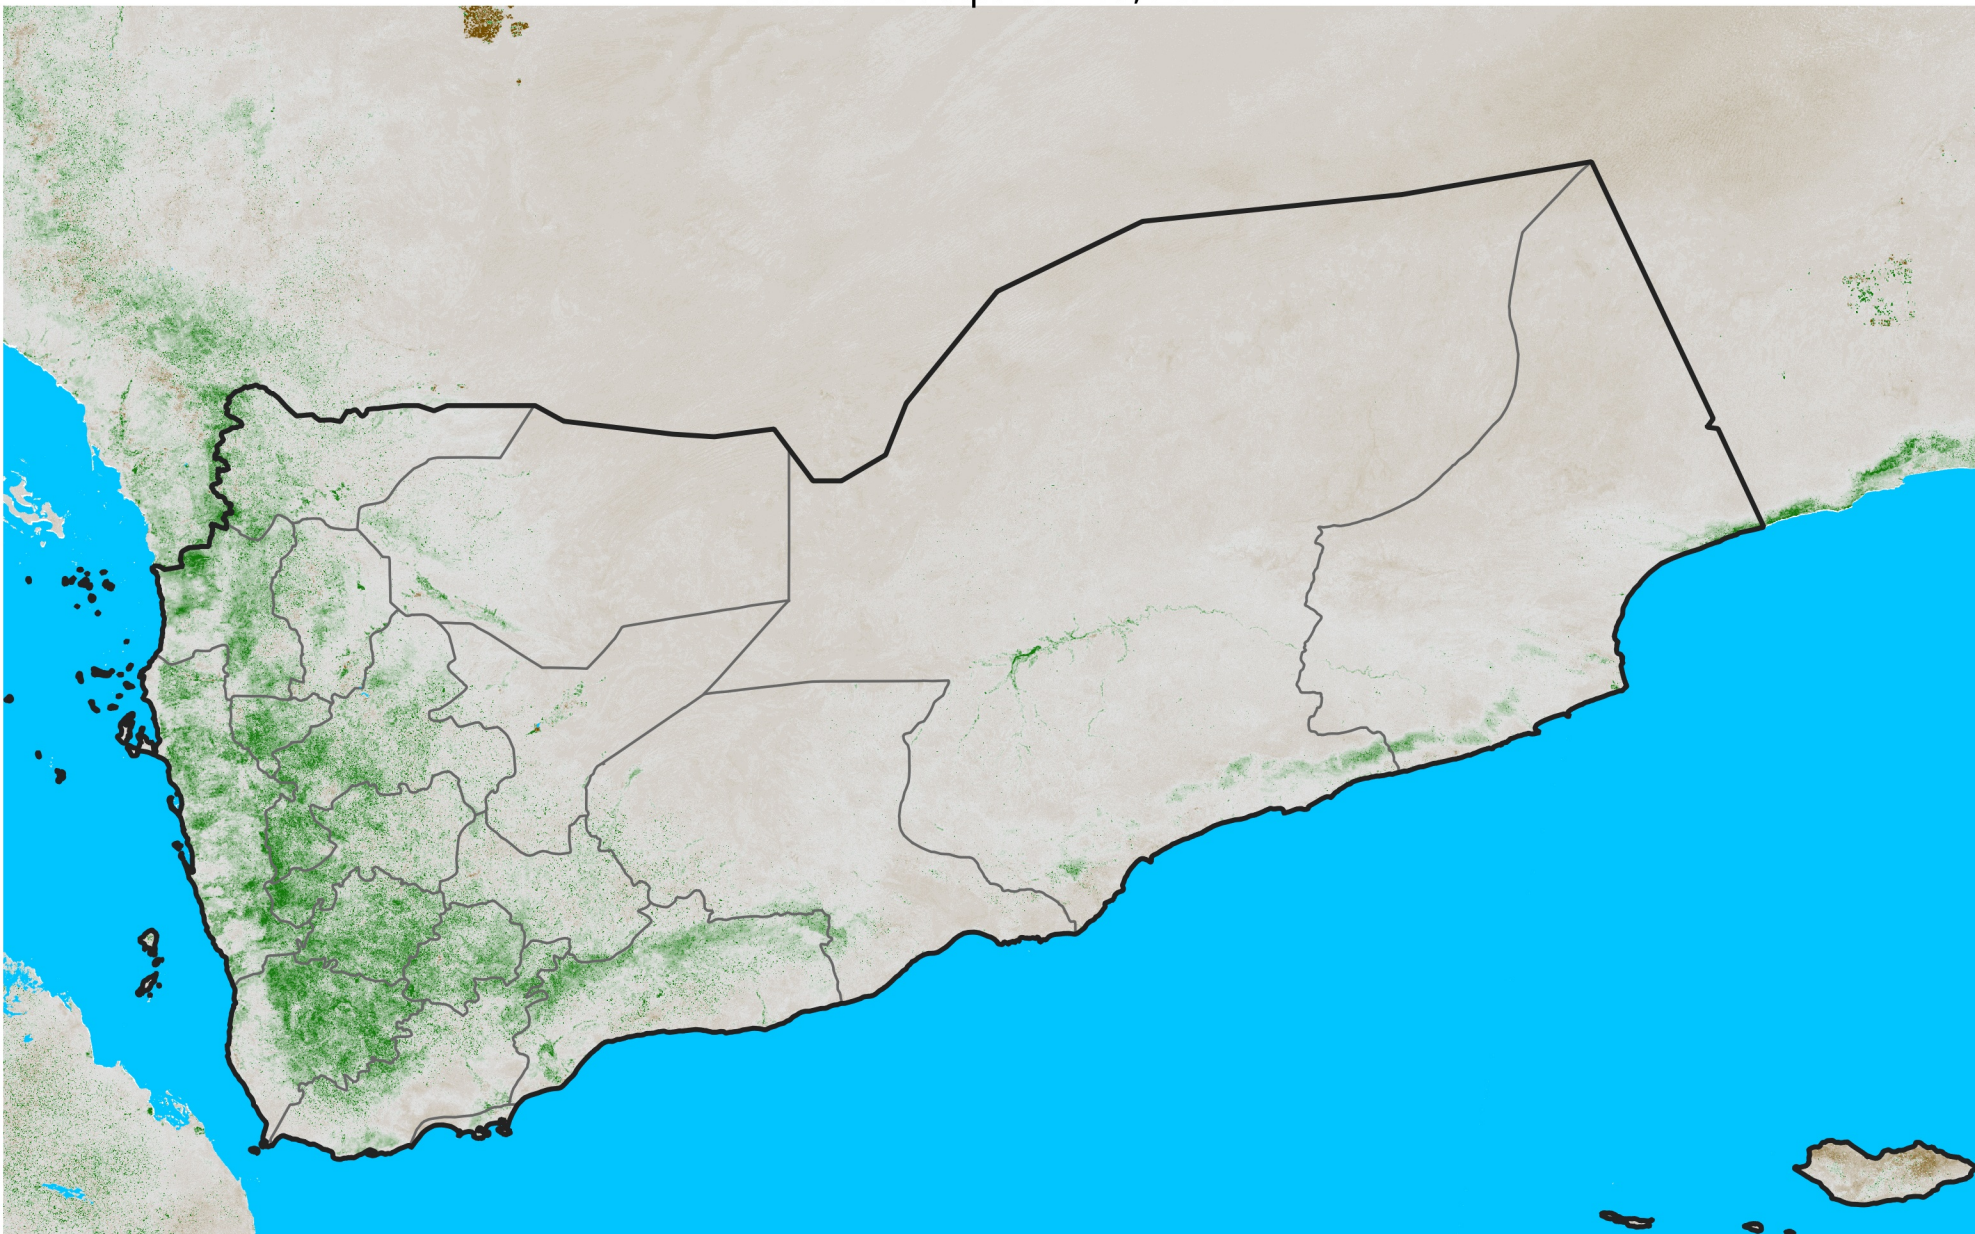

Yemen

NDVI Anomaly

2026 minus Mean (2012 - 2021)

Period 20 / Apr 01 - 10, 2026

NDVI Anomaly

< -0.3 -0.2 -0.1 -0.05 0.05 0.1 0.2 >0.3

Negative

No Difference