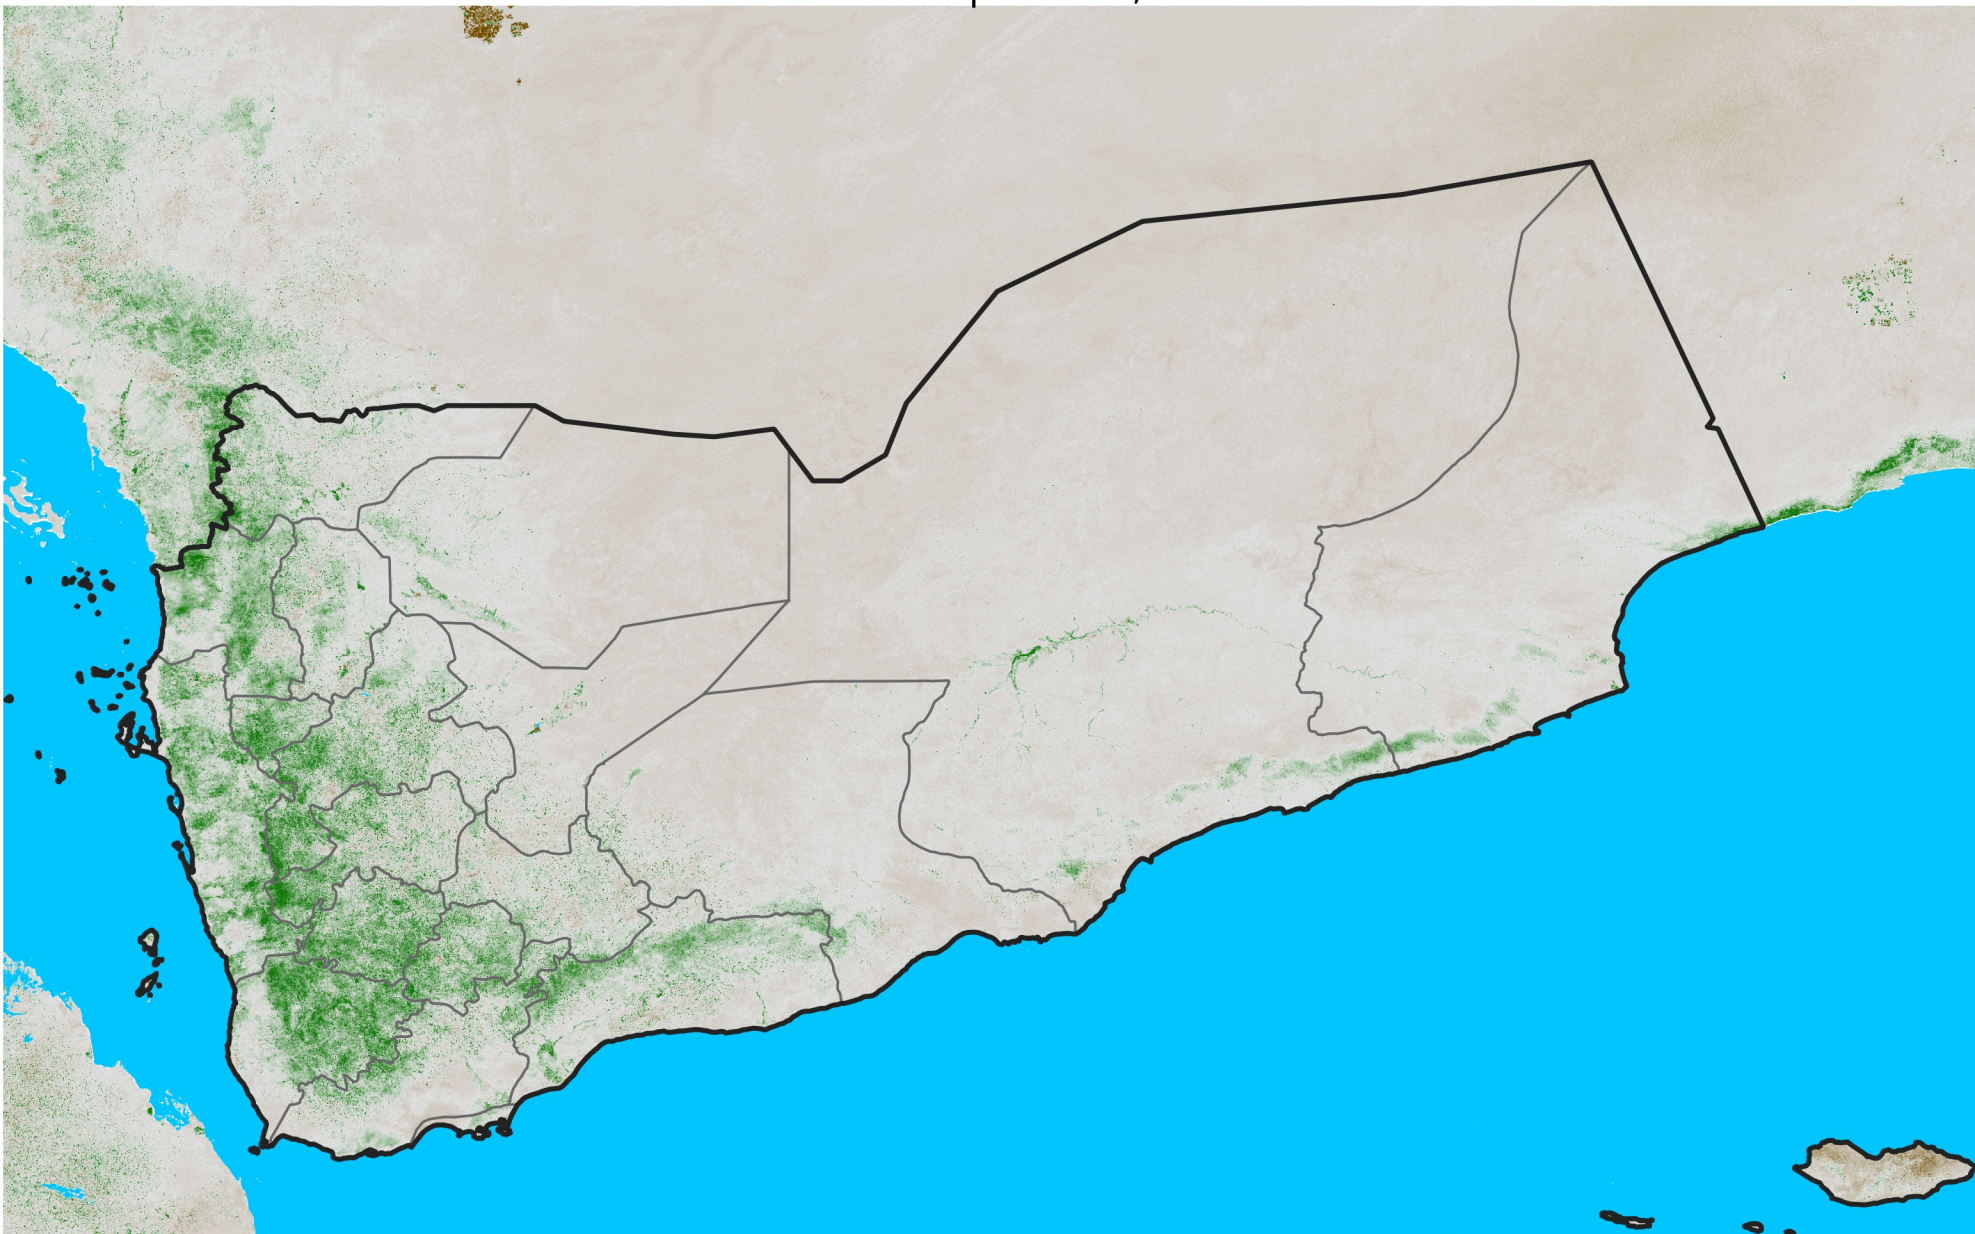

Yemen

NDVI Anomaly

2026 minus Mean (2012 - 2021)

Period 21 / Apr 06 - 15, 2026

NDVI Anomaly

< -0.3 -0.2 -0.1 -0.05 0.05 0.1 0.2 >0.3

Negative

No Difference