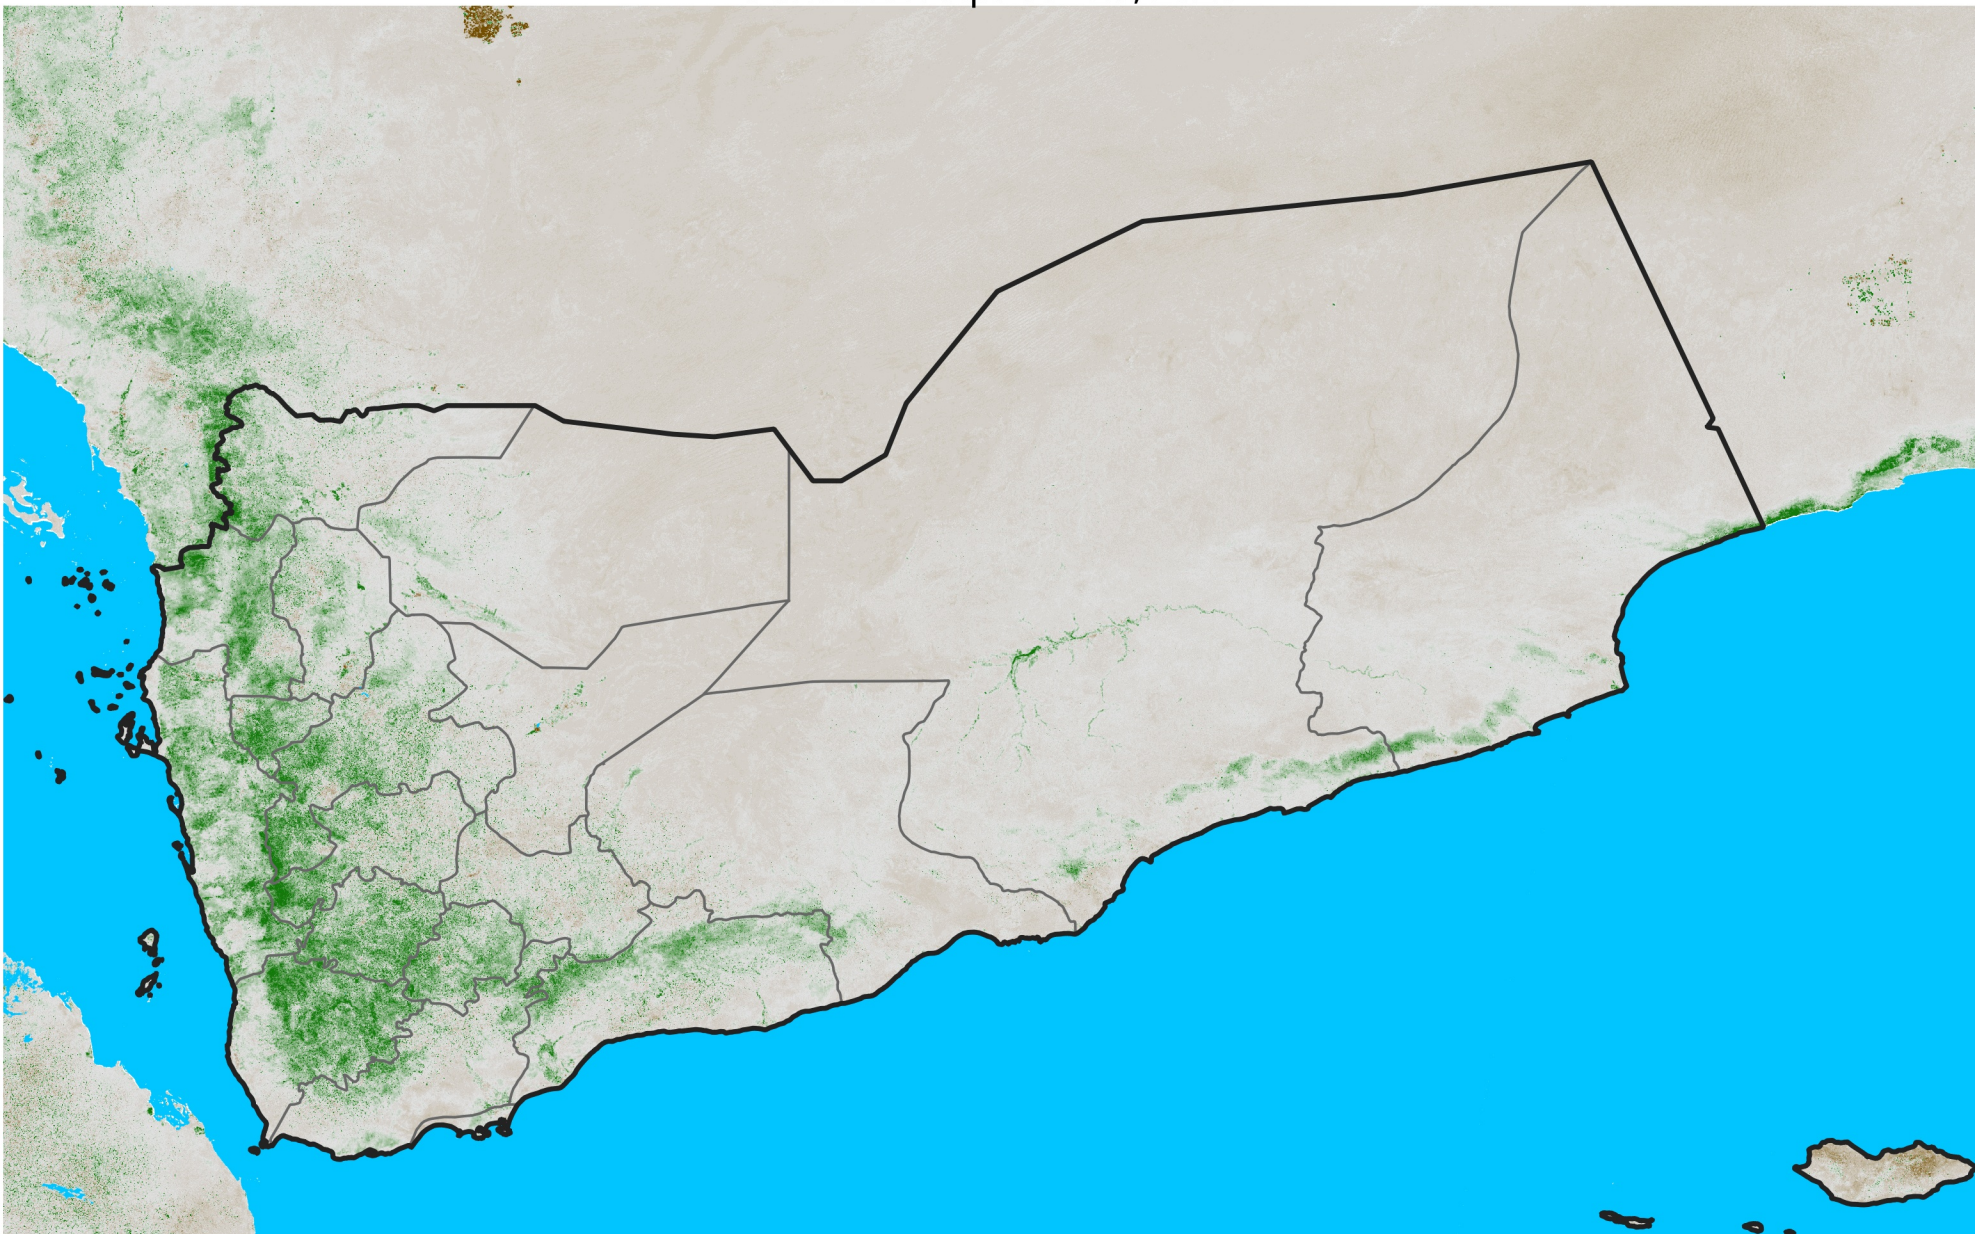

# Yemen

## NDVI Anomaly

2026 minus Mean (2012 - 2021)

Period 22 / Apr 11 - 20, 2026