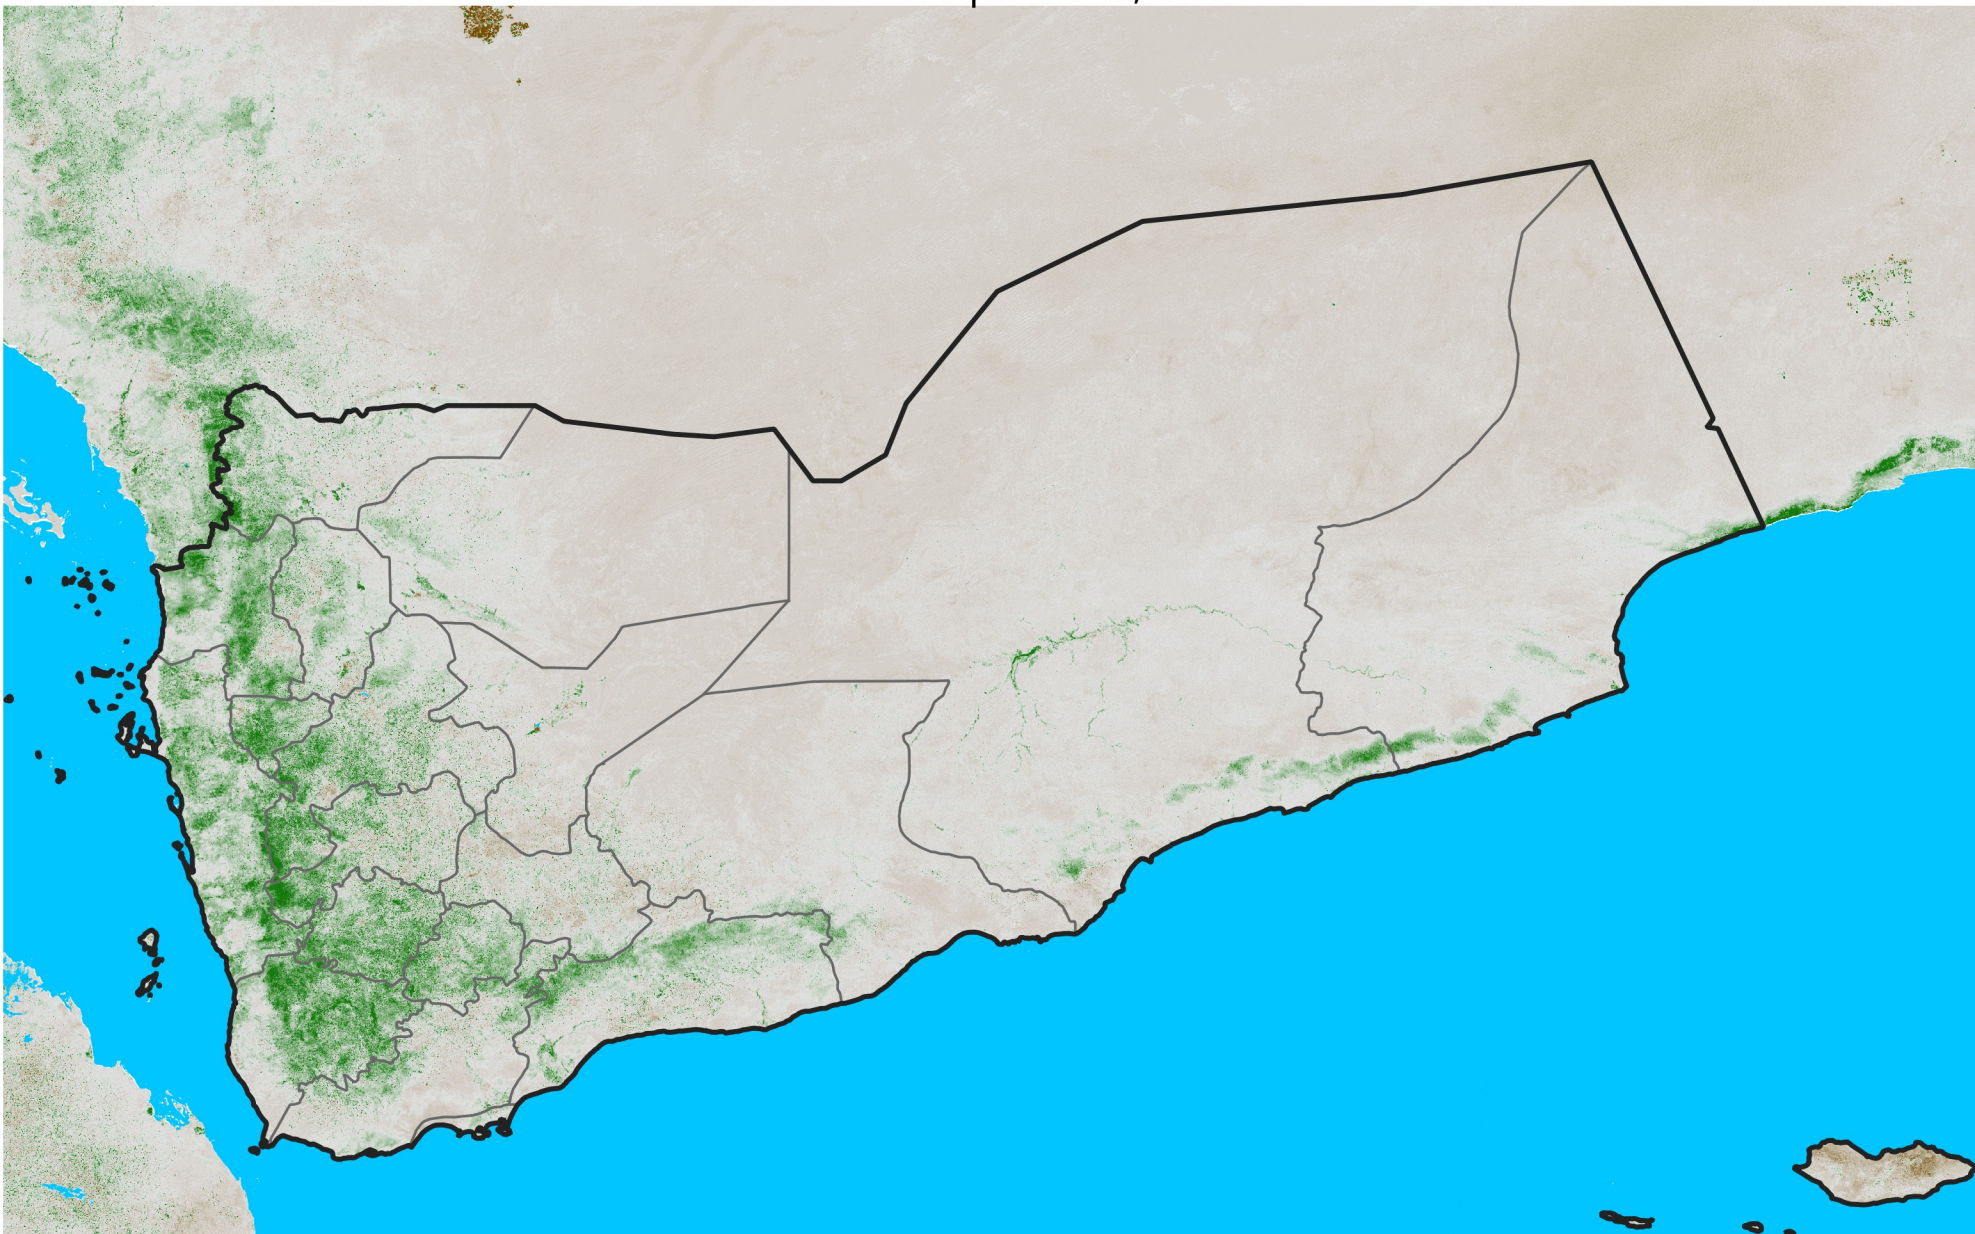

Yemen

NDVI Anomaly

2026 minus Mean (2012 - 2021)

Period 23 / Apr 16 - 25, 2026

NDVI Anomaly

< -0.3 -0.2 -0.1 -0.05 0.05 0.1 0.2 >0.3

Negative

No Difference