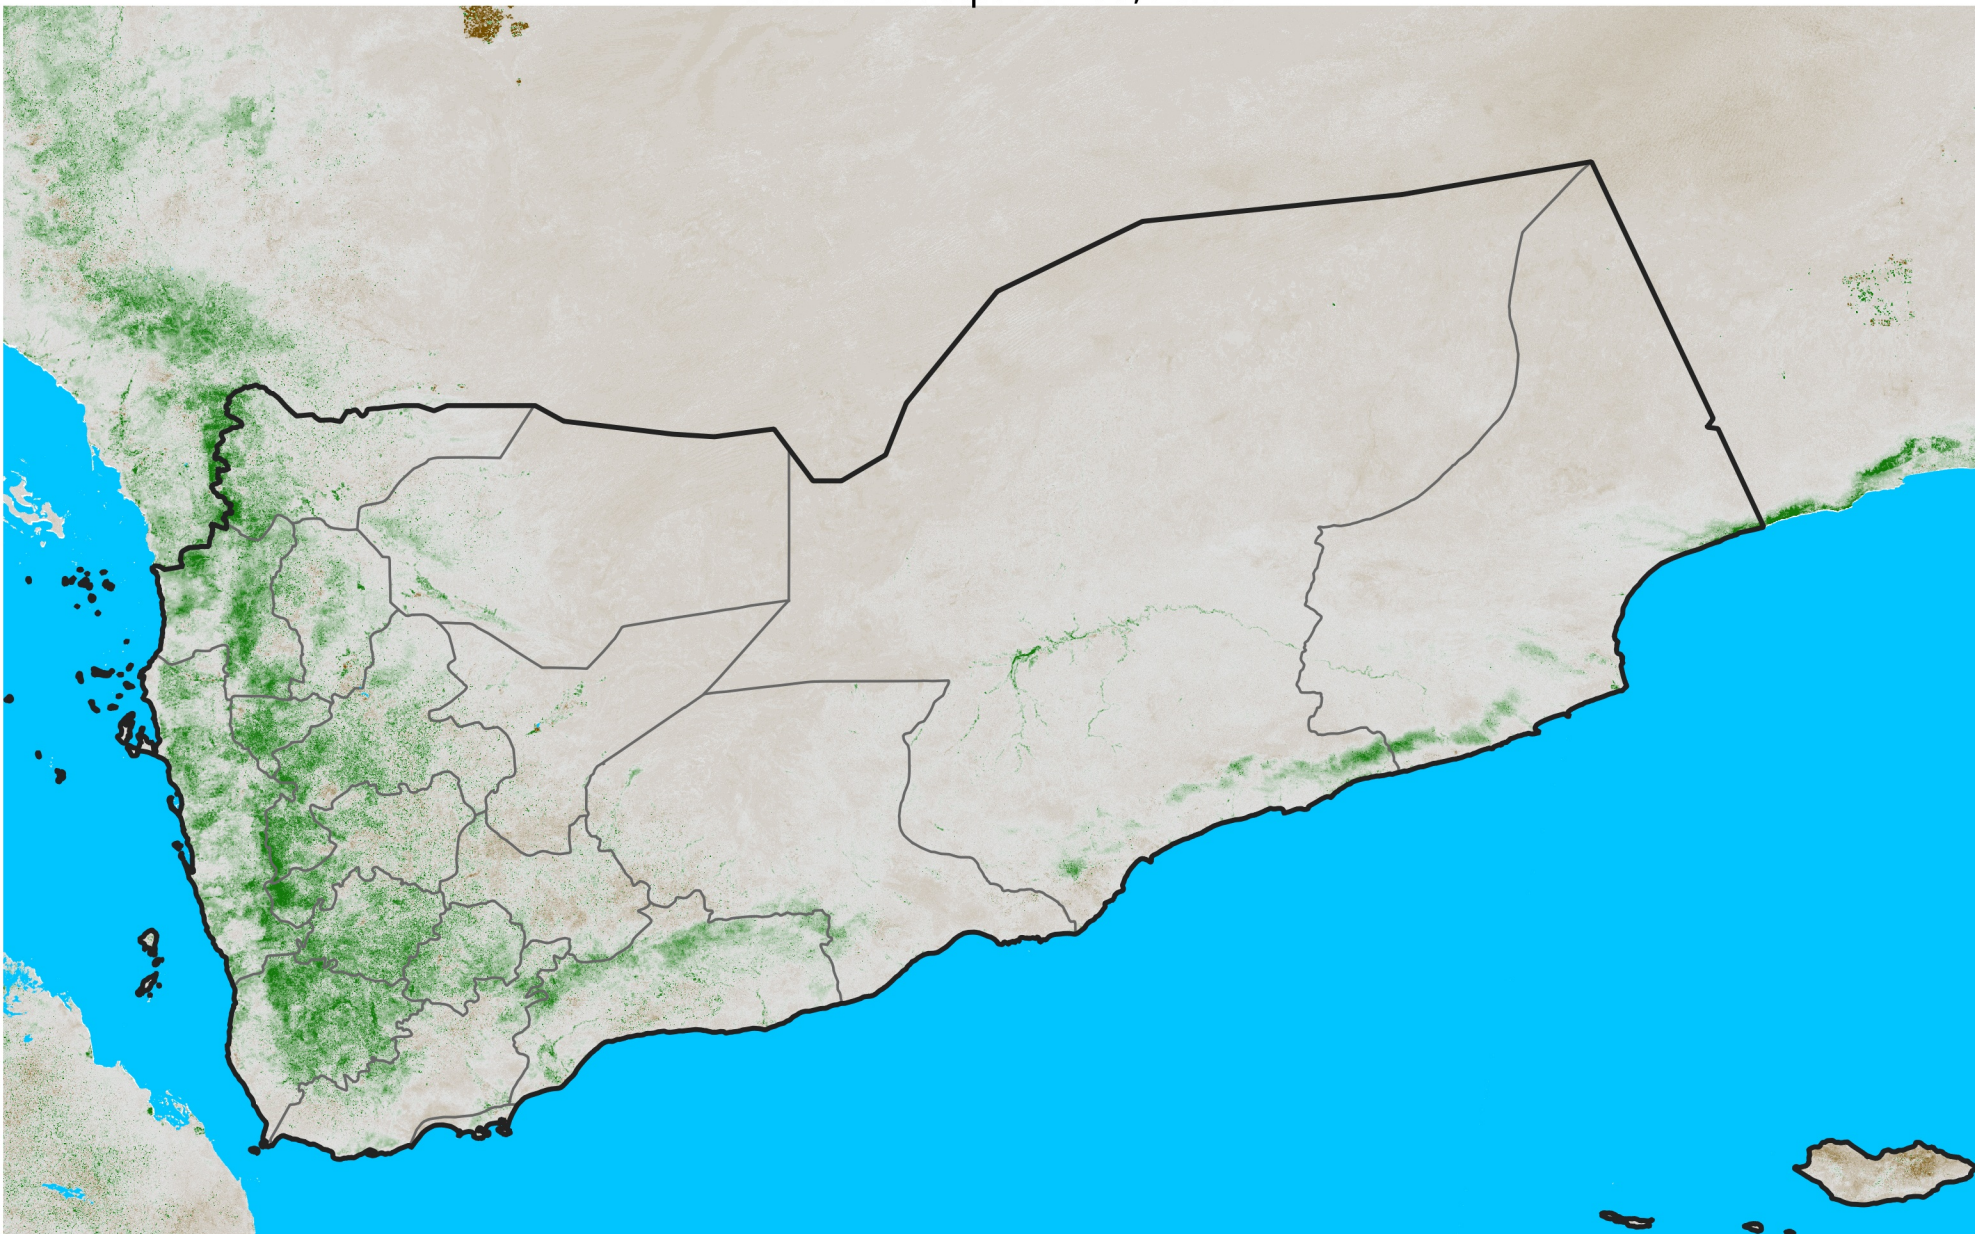

Yemen

NDVI Anomaly

2026 minus Mean (2012 - 2021)

Period 24 / Apr 21 - 30, 2026

NDVI Anomaly

< -0.3 -0.2 -0.1 -0.05 0.05 0.1 0.2 >0.3

Negative

No Difference