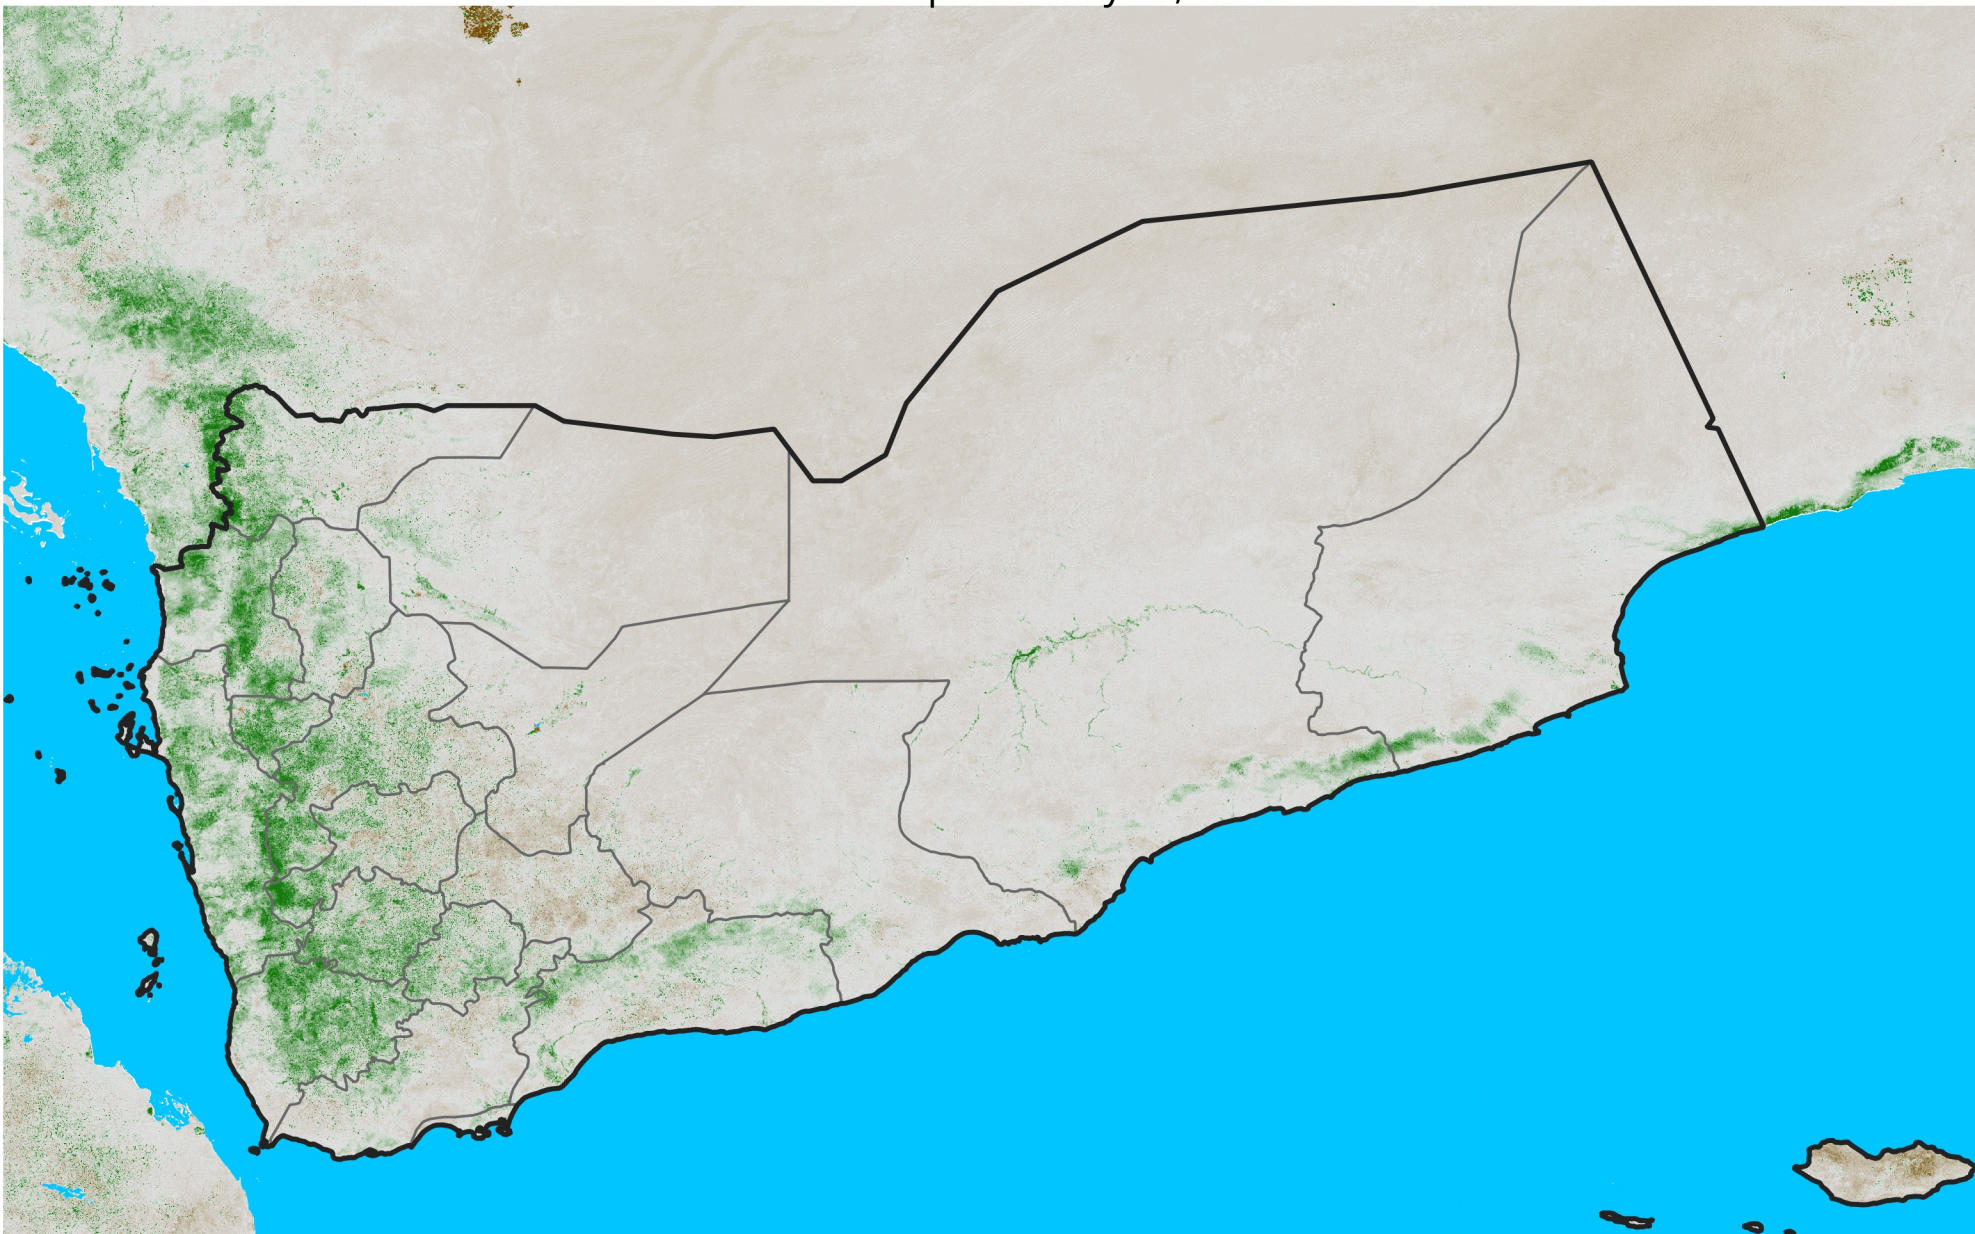

Yemen

NDVI Anomaly

2026 minus Mean (2012 - 2021)

Period 25 / Apr 26 - May 05, 2026

NDVI Anomaly

< -0.3 -0.2 -0.1 -0.05 0.05 0.1 0.2 >0.3

Negative

No Difference