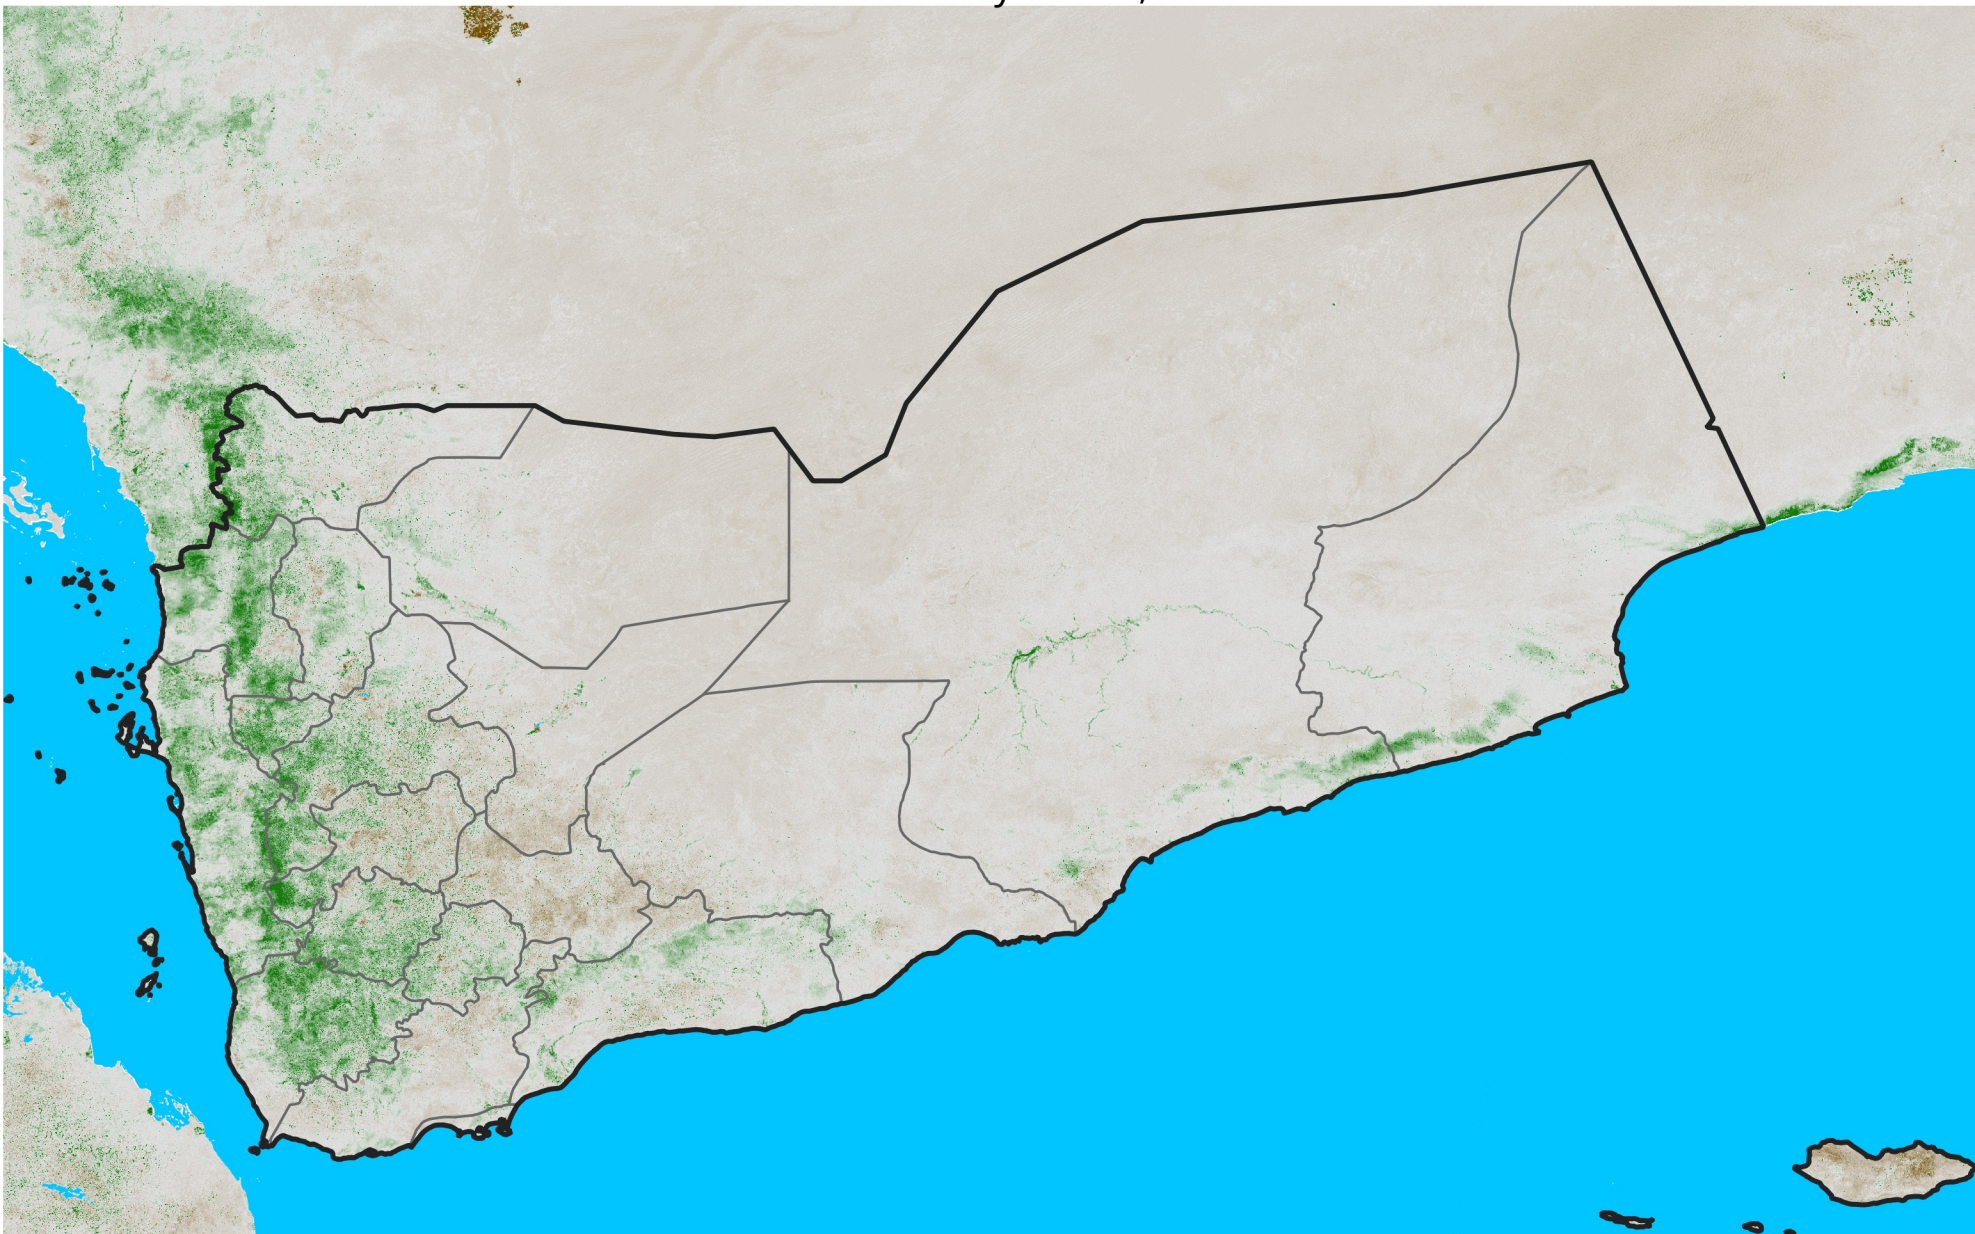

Yemen

NDVI Anomaly

2026 minus Mean (2012 - 2021)

Period 26 / May 01 - 10, 2026

NDVI Anomaly

< -0.3 -0.2 -0.1 -0.05 0.05 0.1 0.2 >0.3

Negative

No Difference