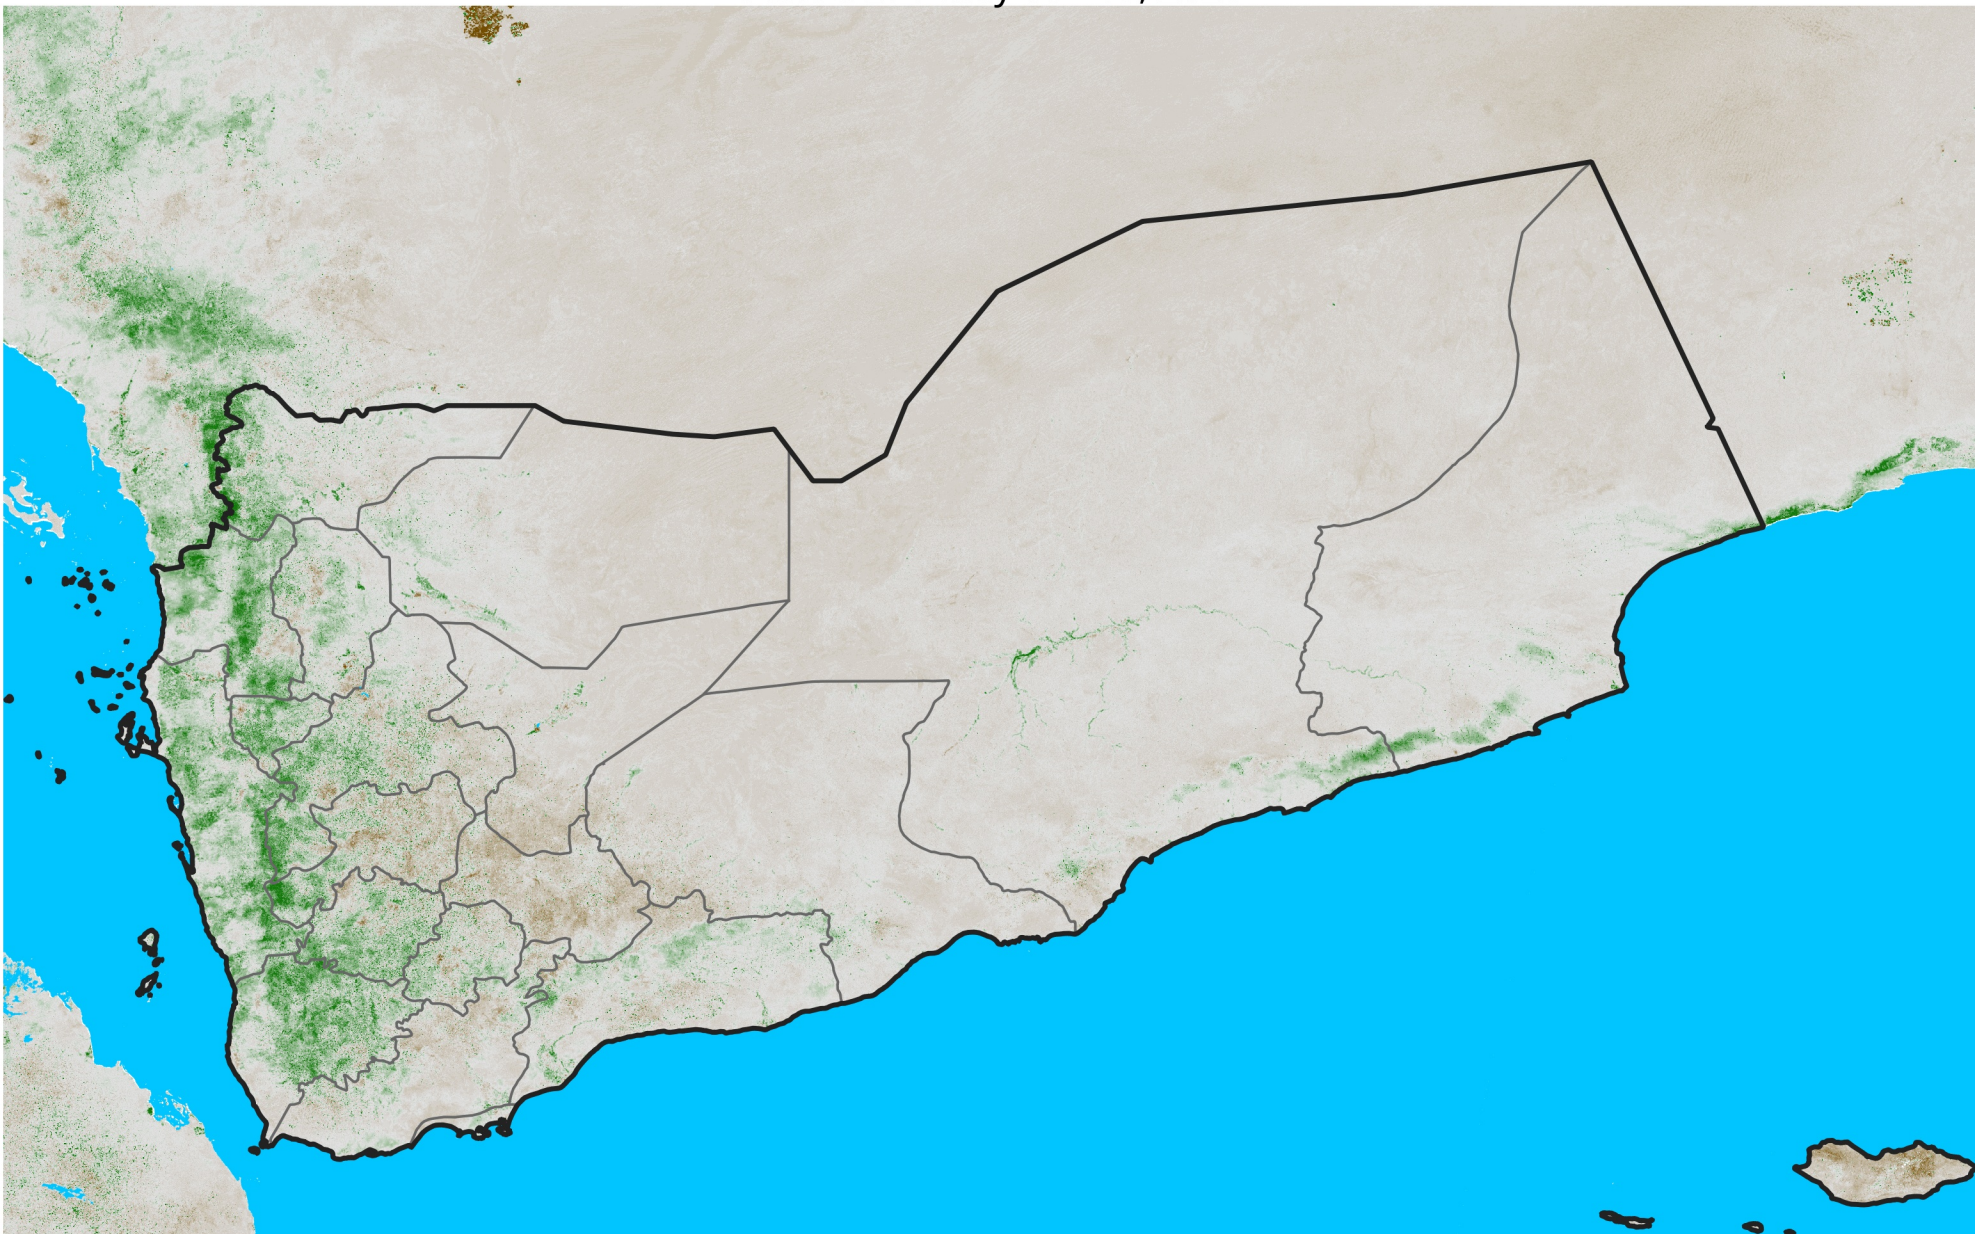

Yemen

NDVI Anomaly

2026 minus Mean (2012 - 2021)

Period 27 / May 06 - 15, 2026

NDVI Anomaly

< -0.3 -0.2 -0.1 -0.05 0.05 0.1 0.2 >0.3

Negative

No Difference