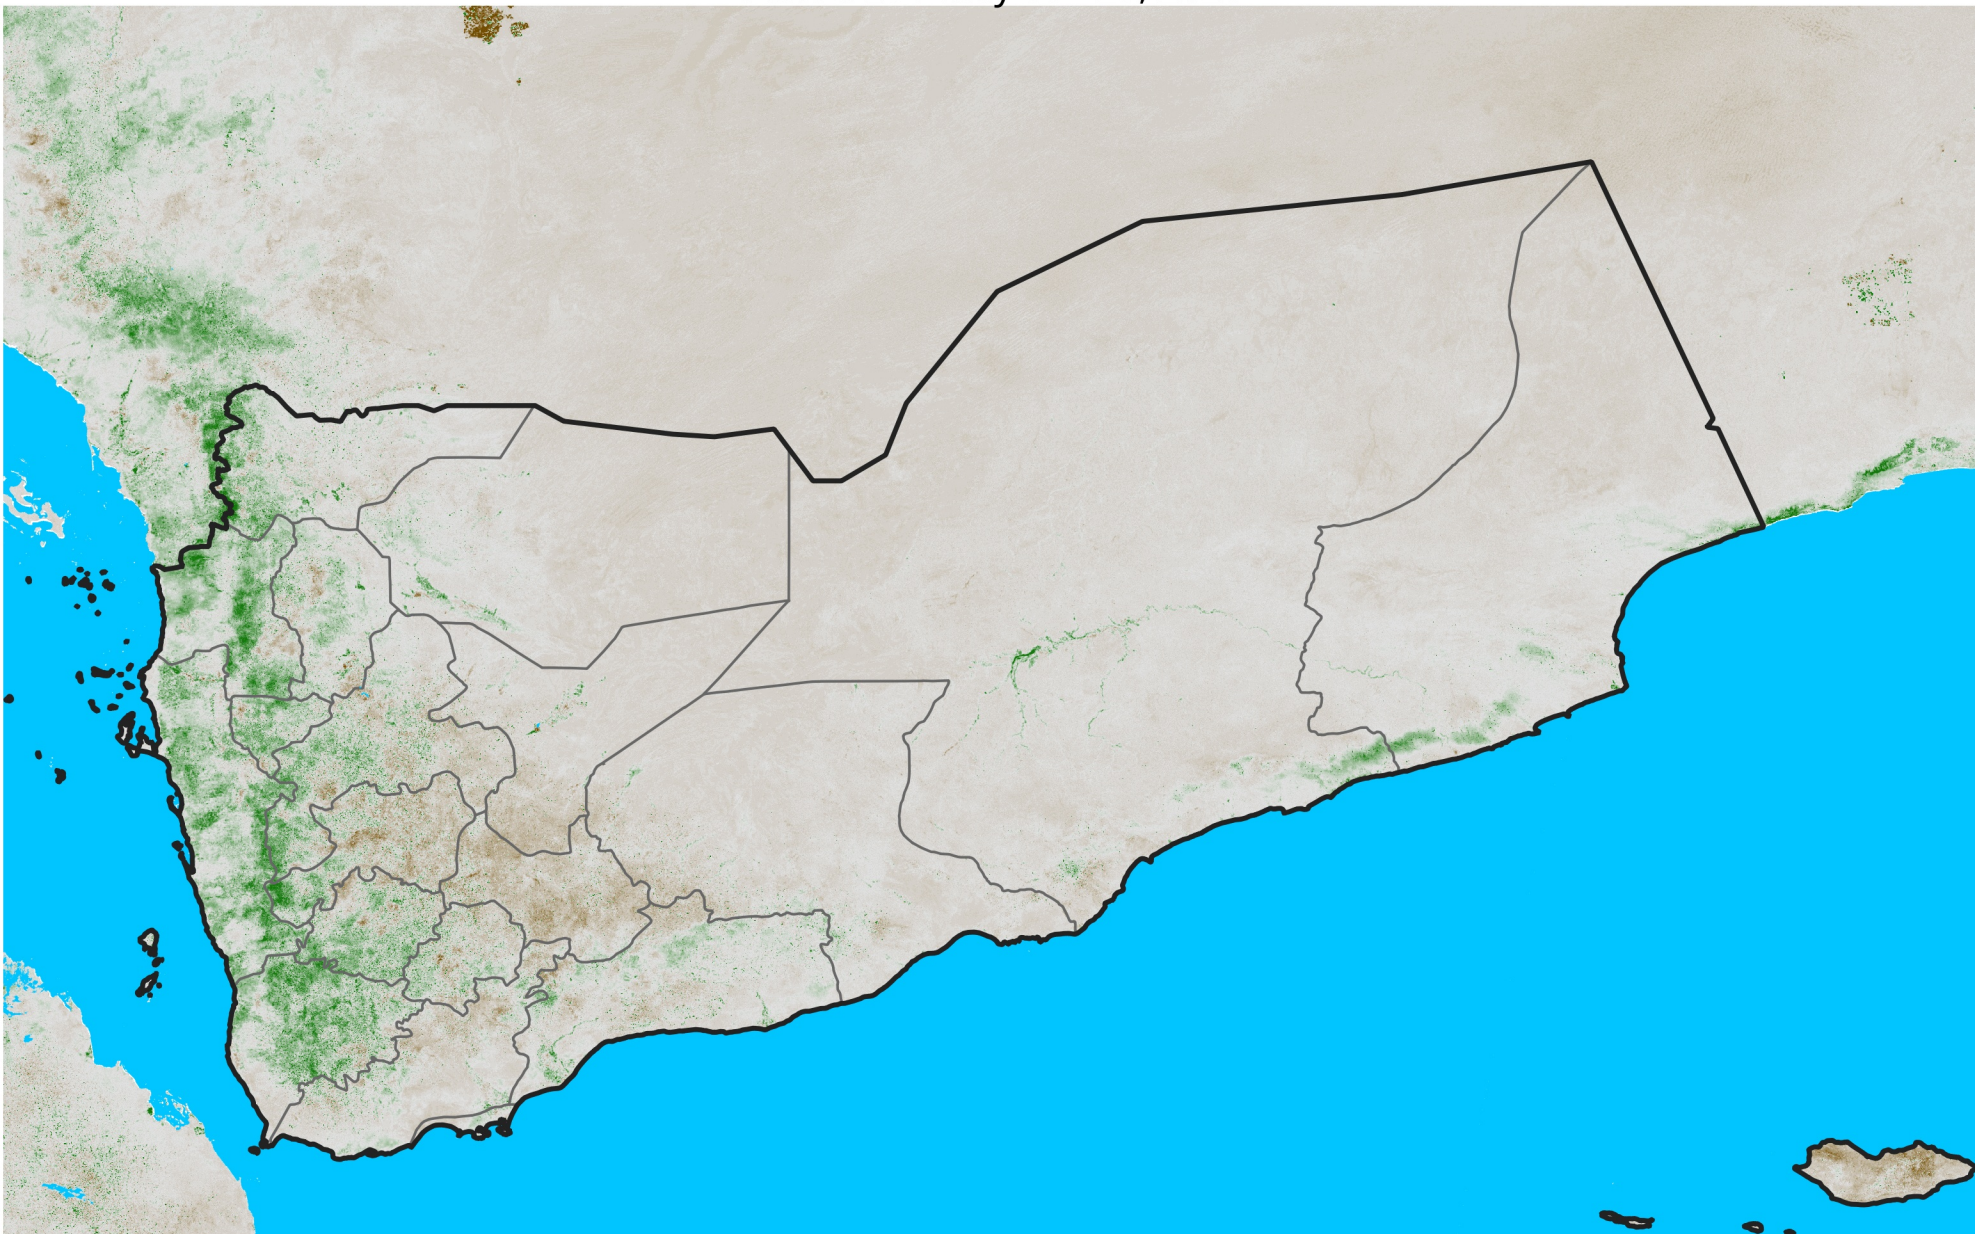

Yemen

NDVI Anomaly

2026 minus Mean (2012 - 2021)

Period 28 / May 11 - 20, 2026

NDVI Anomaly

< -0.3 -0.2 -0.1 -0.05 0.05 0.1 0.2 >0.3

Negative

No Difference