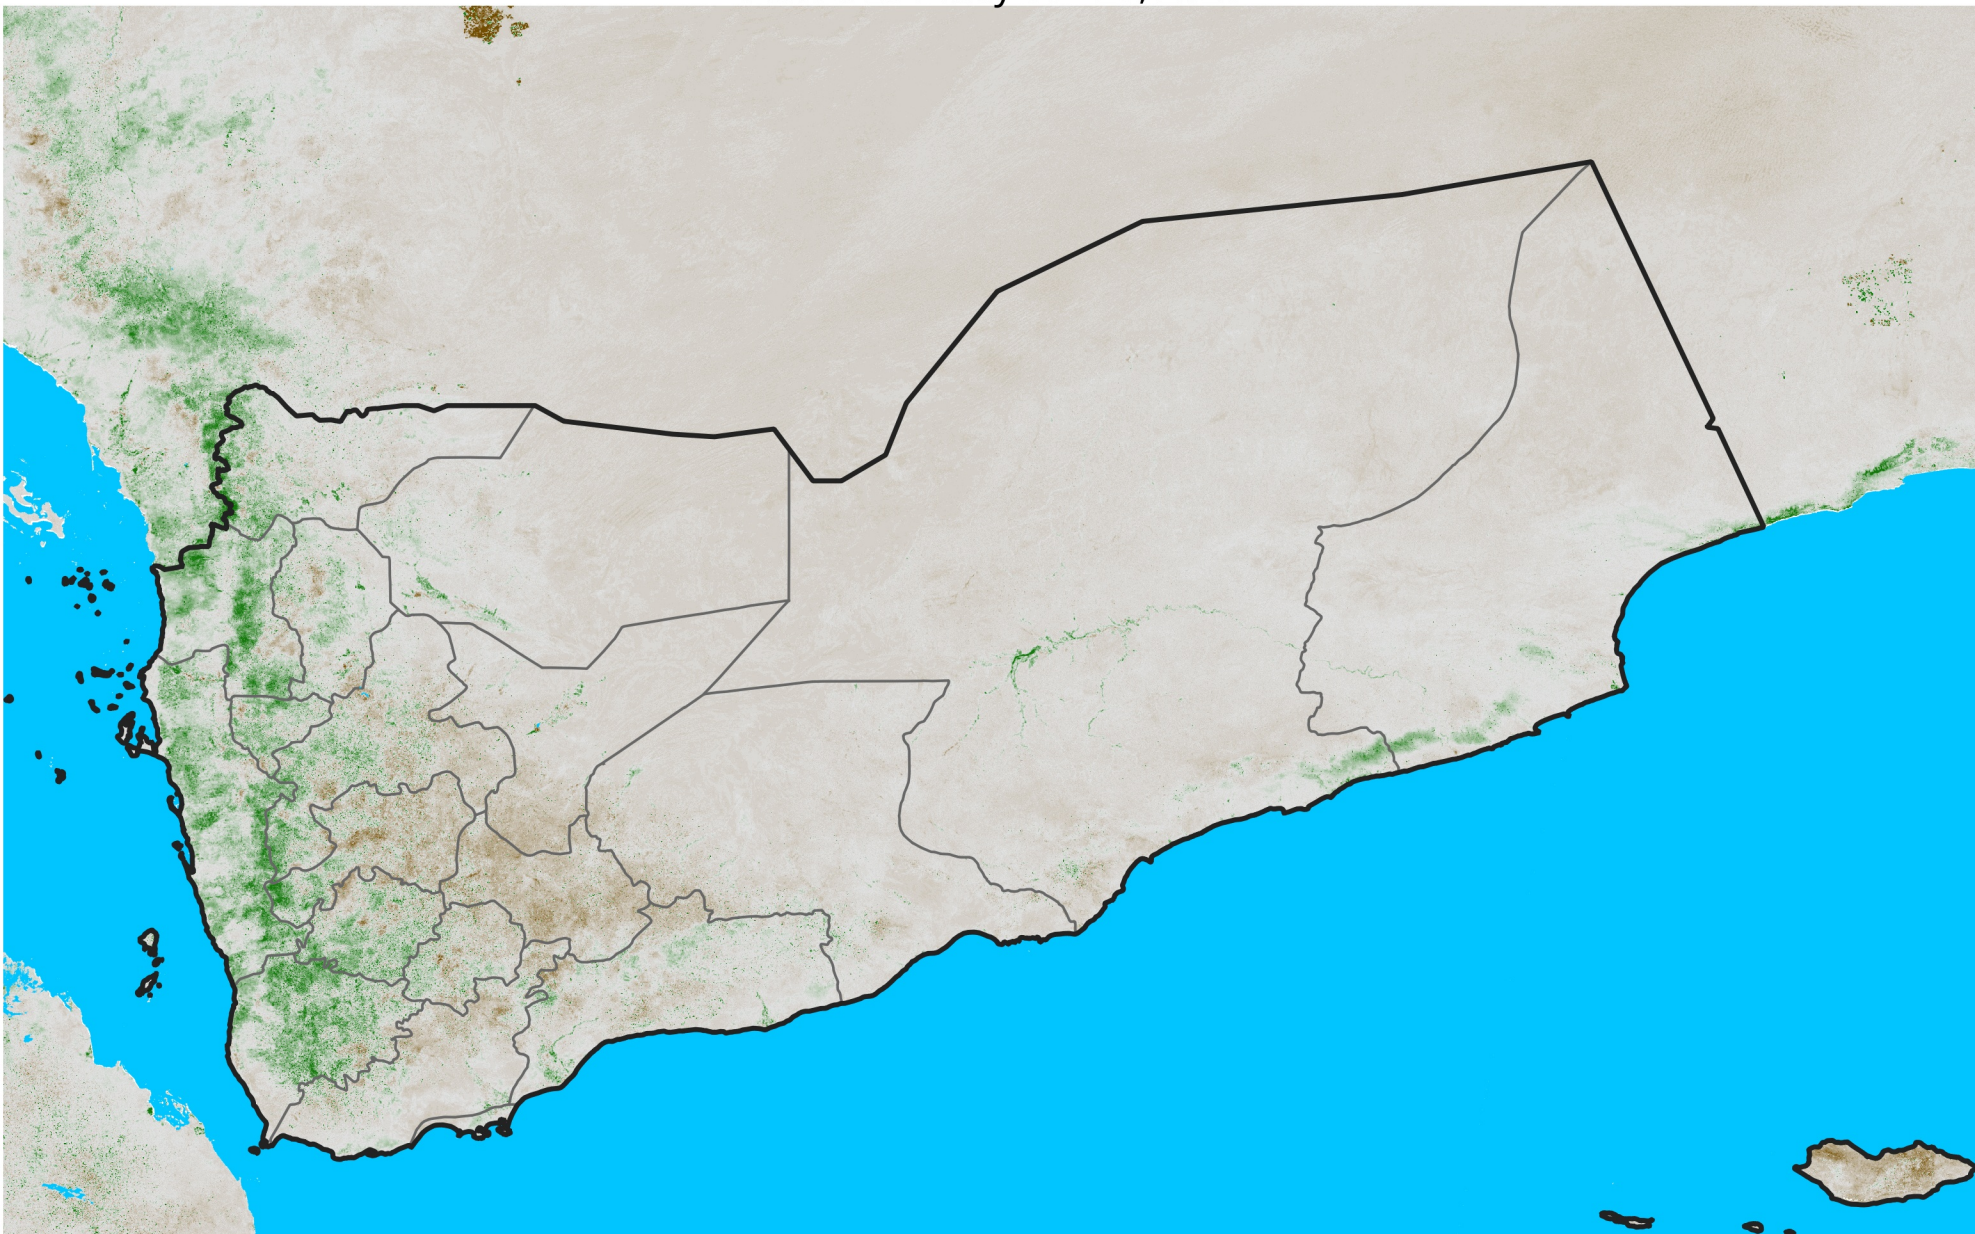

Yemen

NDVI Anomaly

2026 minus Mean (2012 - 2021)

Period 29 / May 16 - 25, 2026

NDVI Anomaly

< -0.3 -0.2 -0.1 -0.05 0.05 0.1 0.2 >0.3

Negative

No Difference