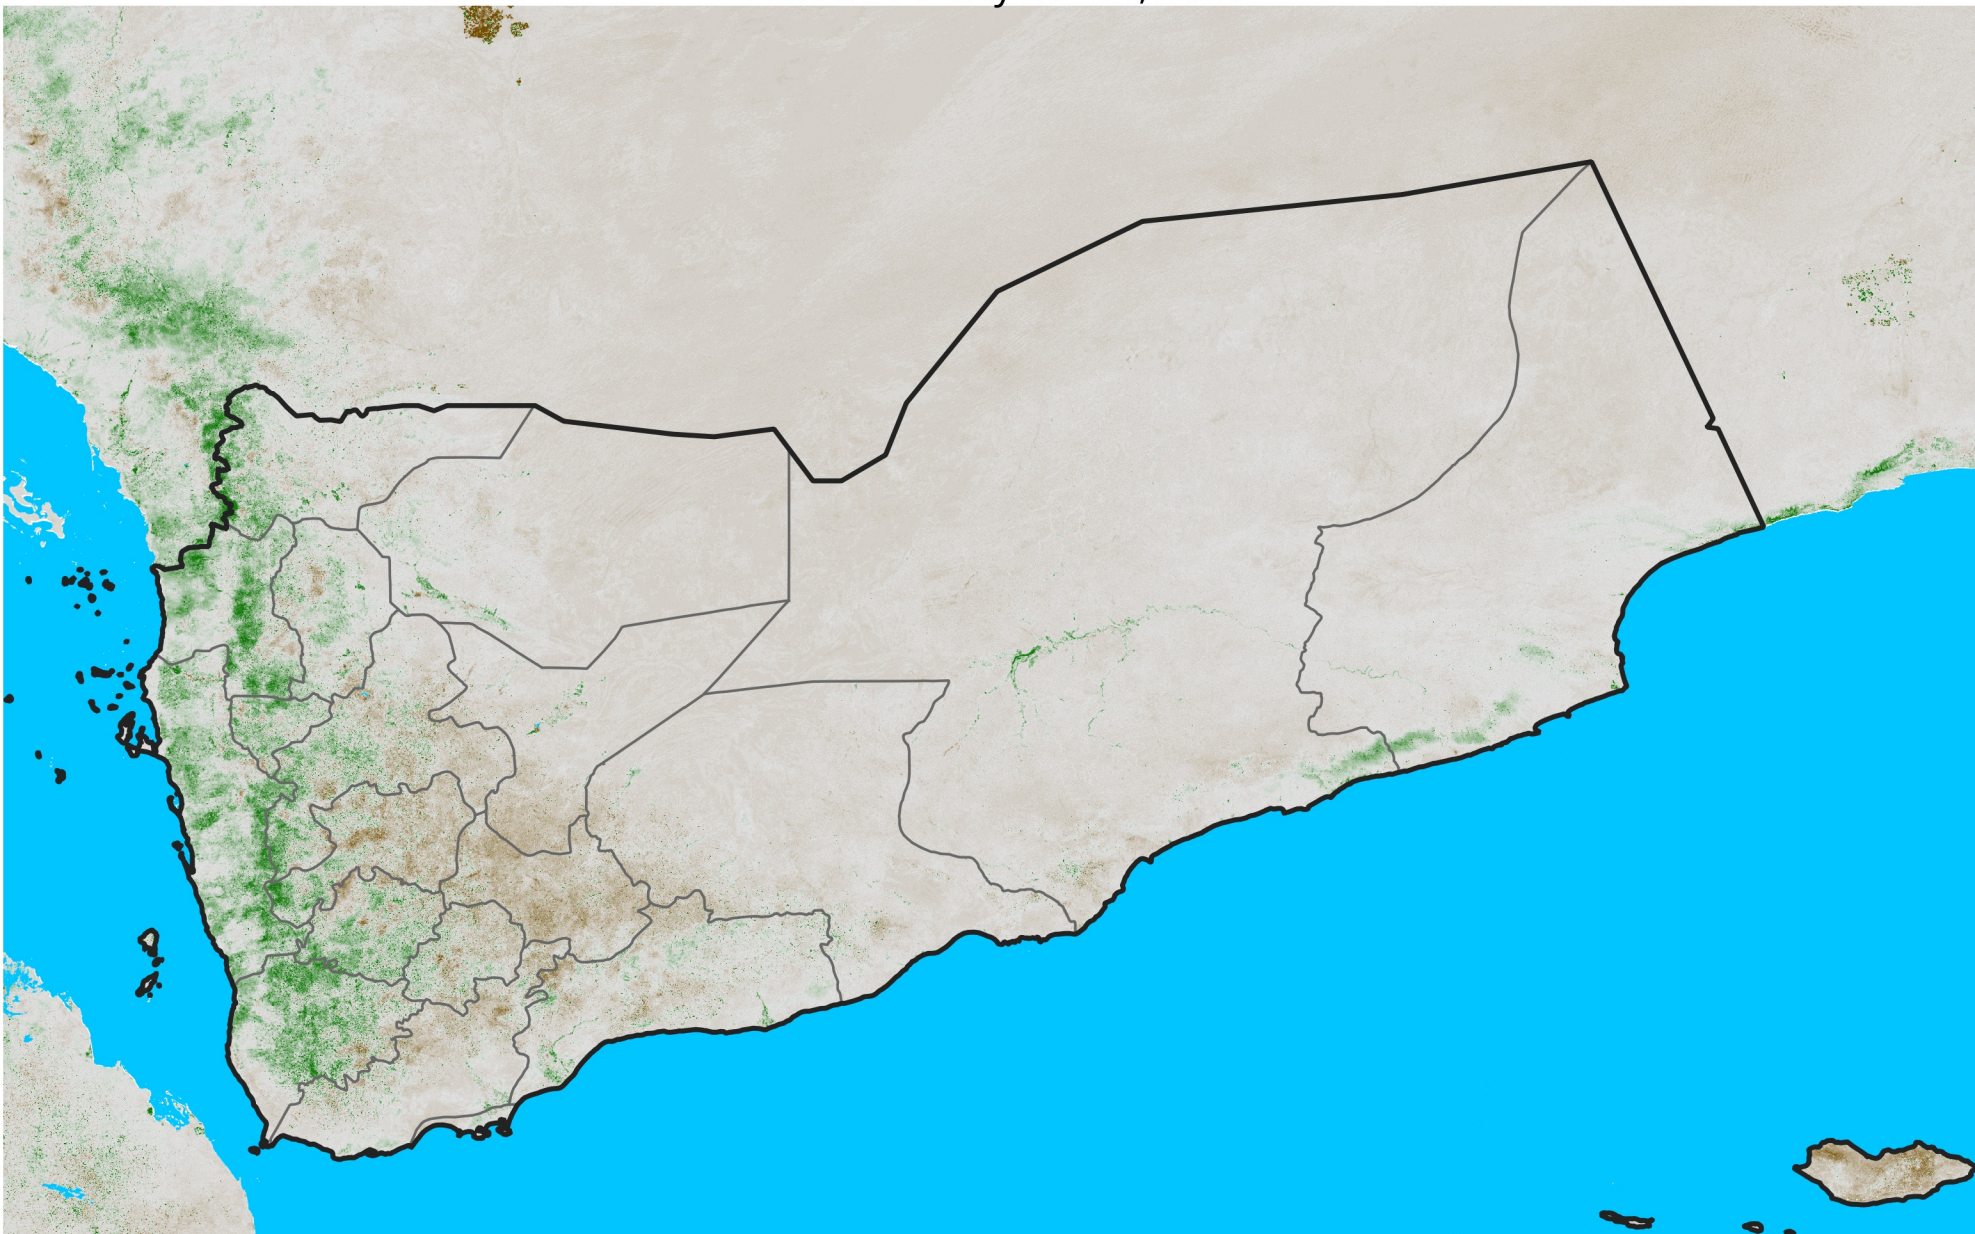

Yemen

NDVI Anomaly

2026 minus Mean (2012 - 2021)

Period 30 / May 21 - 31, 2026

NDVI Anomaly

< -0.3 -0.2 -0.1 -0.05 0.05 0.1 0.2 >0.3

Negative

No Difference