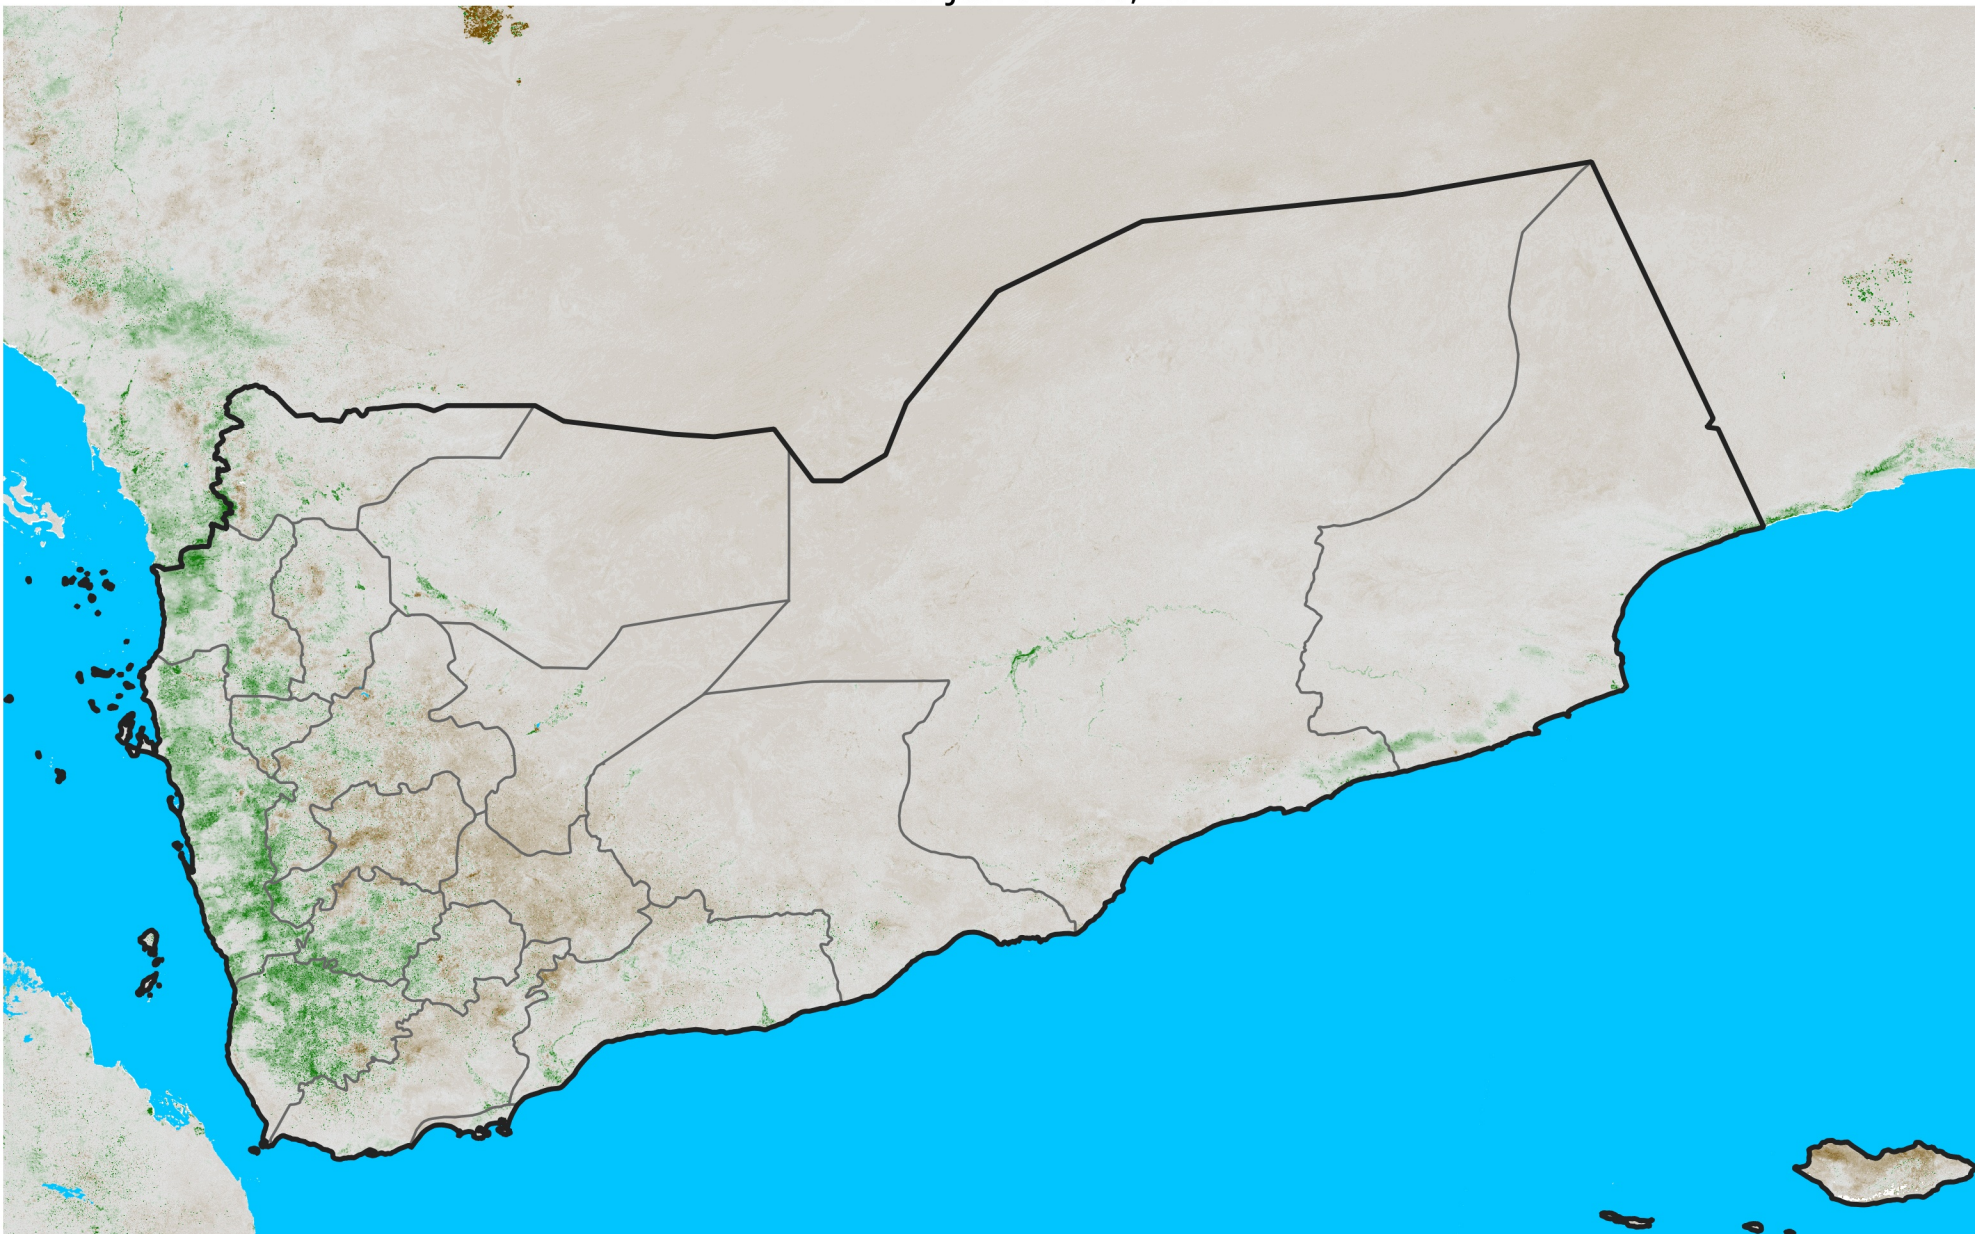

Yemen

NDVI Anomaly

2026 minus Mean (2012 - 2021)

Period 32 / Jun 01 - 10, 2026

NDVI Anomaly

< -0.3 -0.2 -0.1 -0.05 0.05 0.1 0.2 >0.3

Negative

No Difference