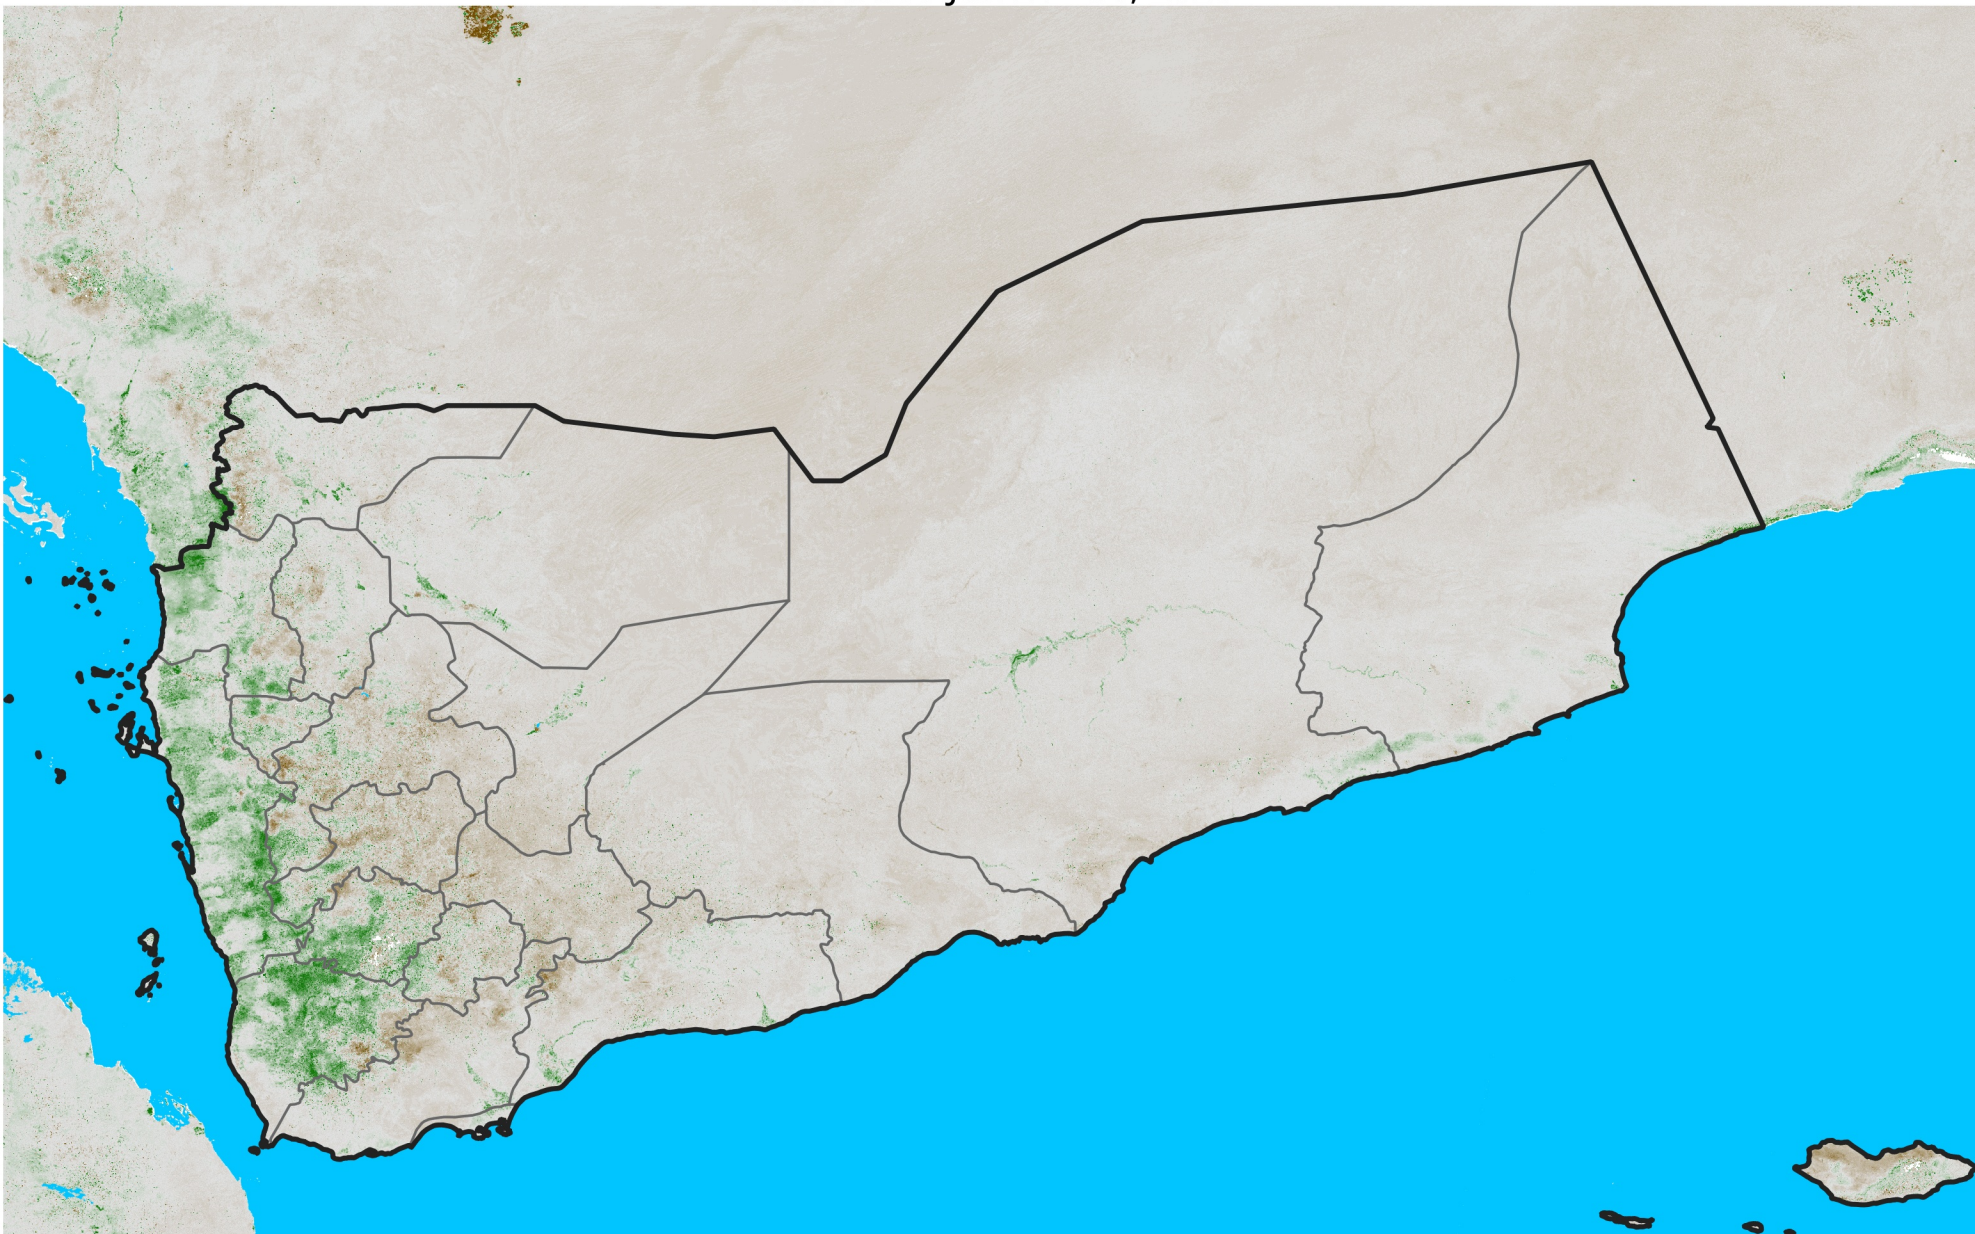

Yemen

NDVI Anomaly

2026 minus Mean (2012 - 2021)

Period 36 / Jun 21 - 30, 2026

NDVI Anomaly

< -0.3 -0.2 -0.1 -0.05 0.05 0.1 0.2 >0.3

Negative

No Difference