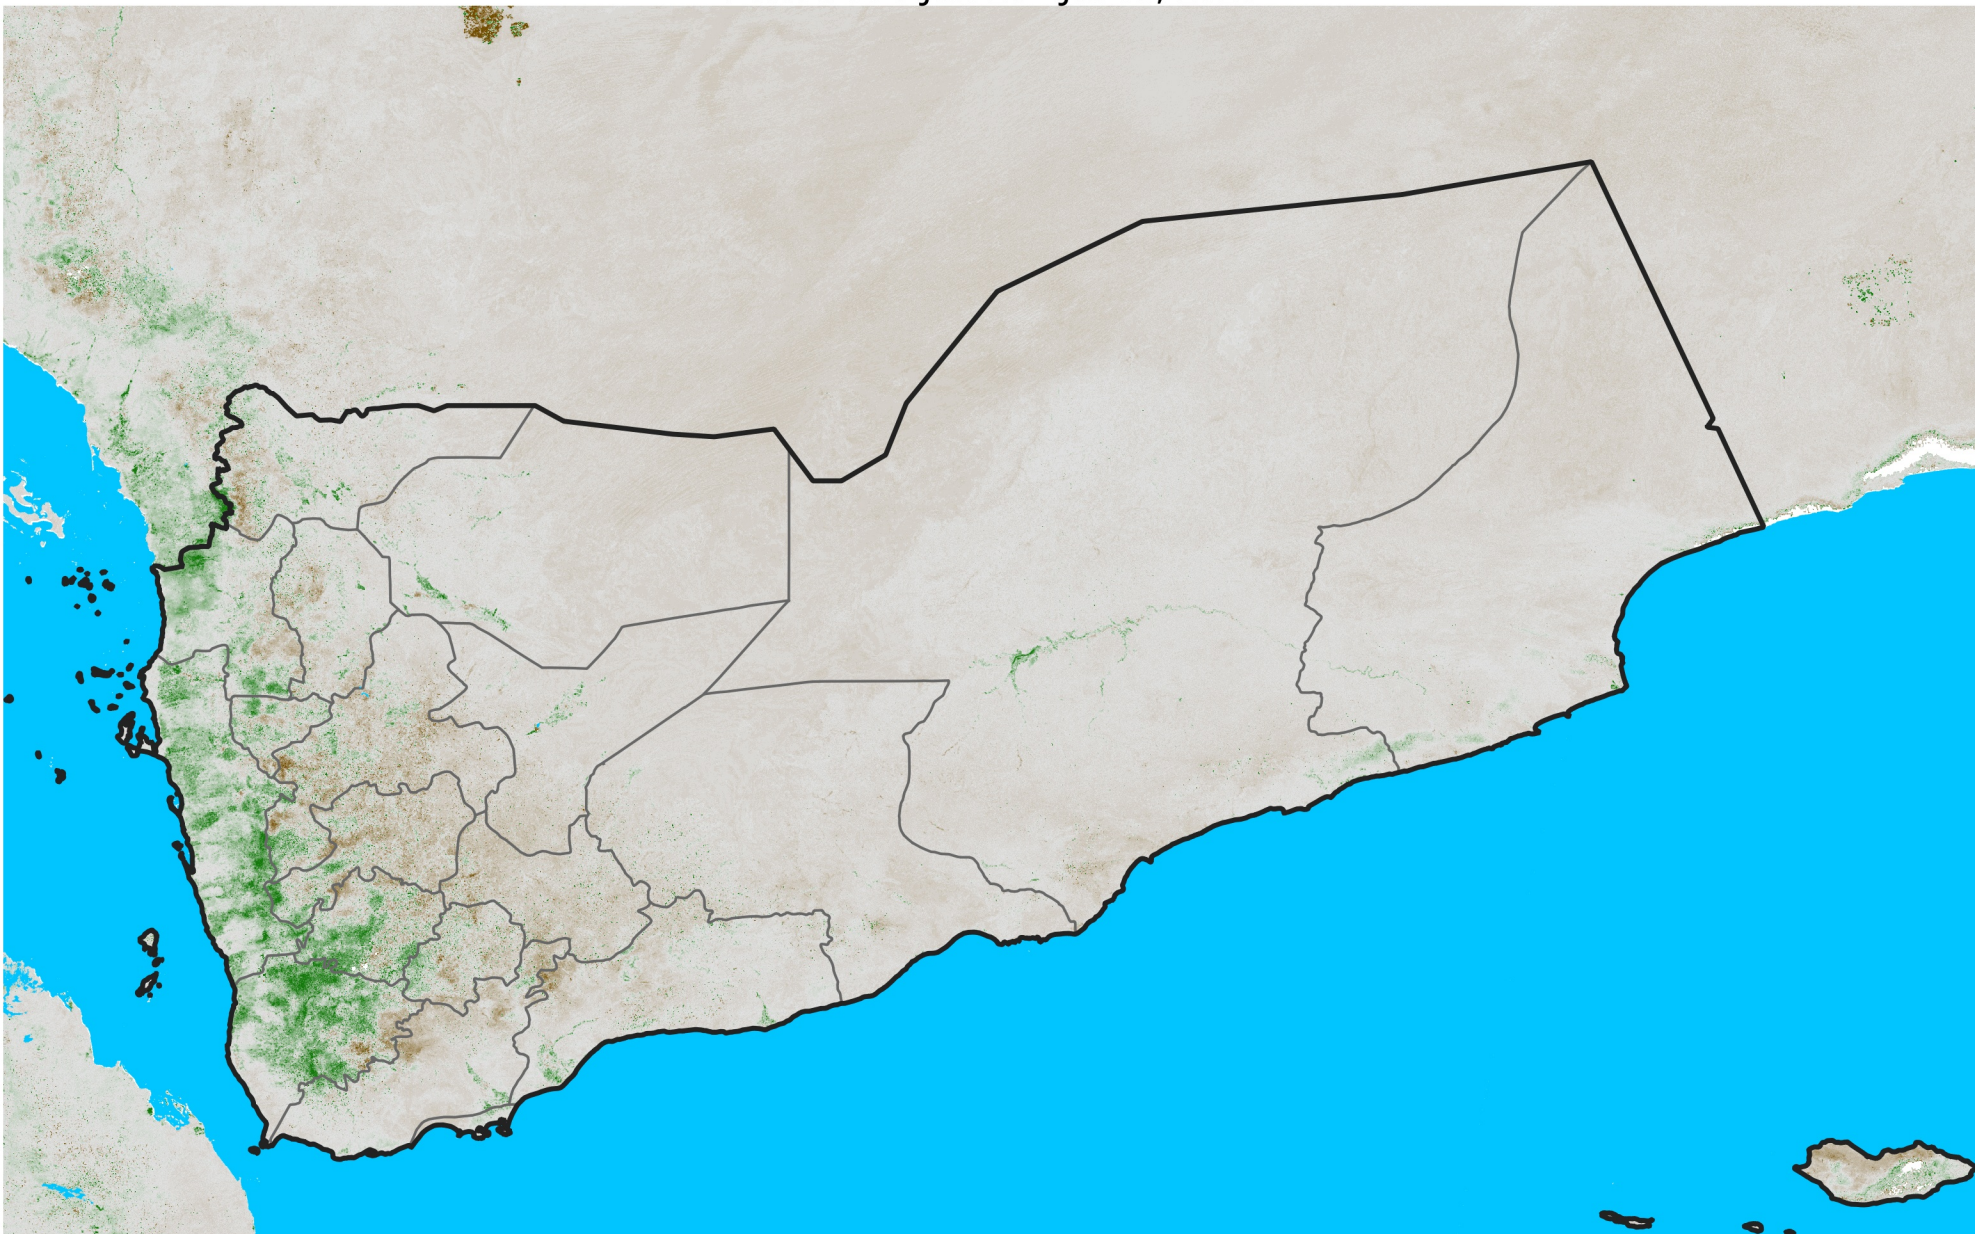

Yemen

NDVI Anomaly

2026 minus Mean (2012 - 2021)

Period 37 / Jun 26 - Jul 05, 2026

NDVI Anomaly

< -0.3 -0.2 -0.1 -0.05 0.05 0.1 0.2 >0.3

Negative

No Difference