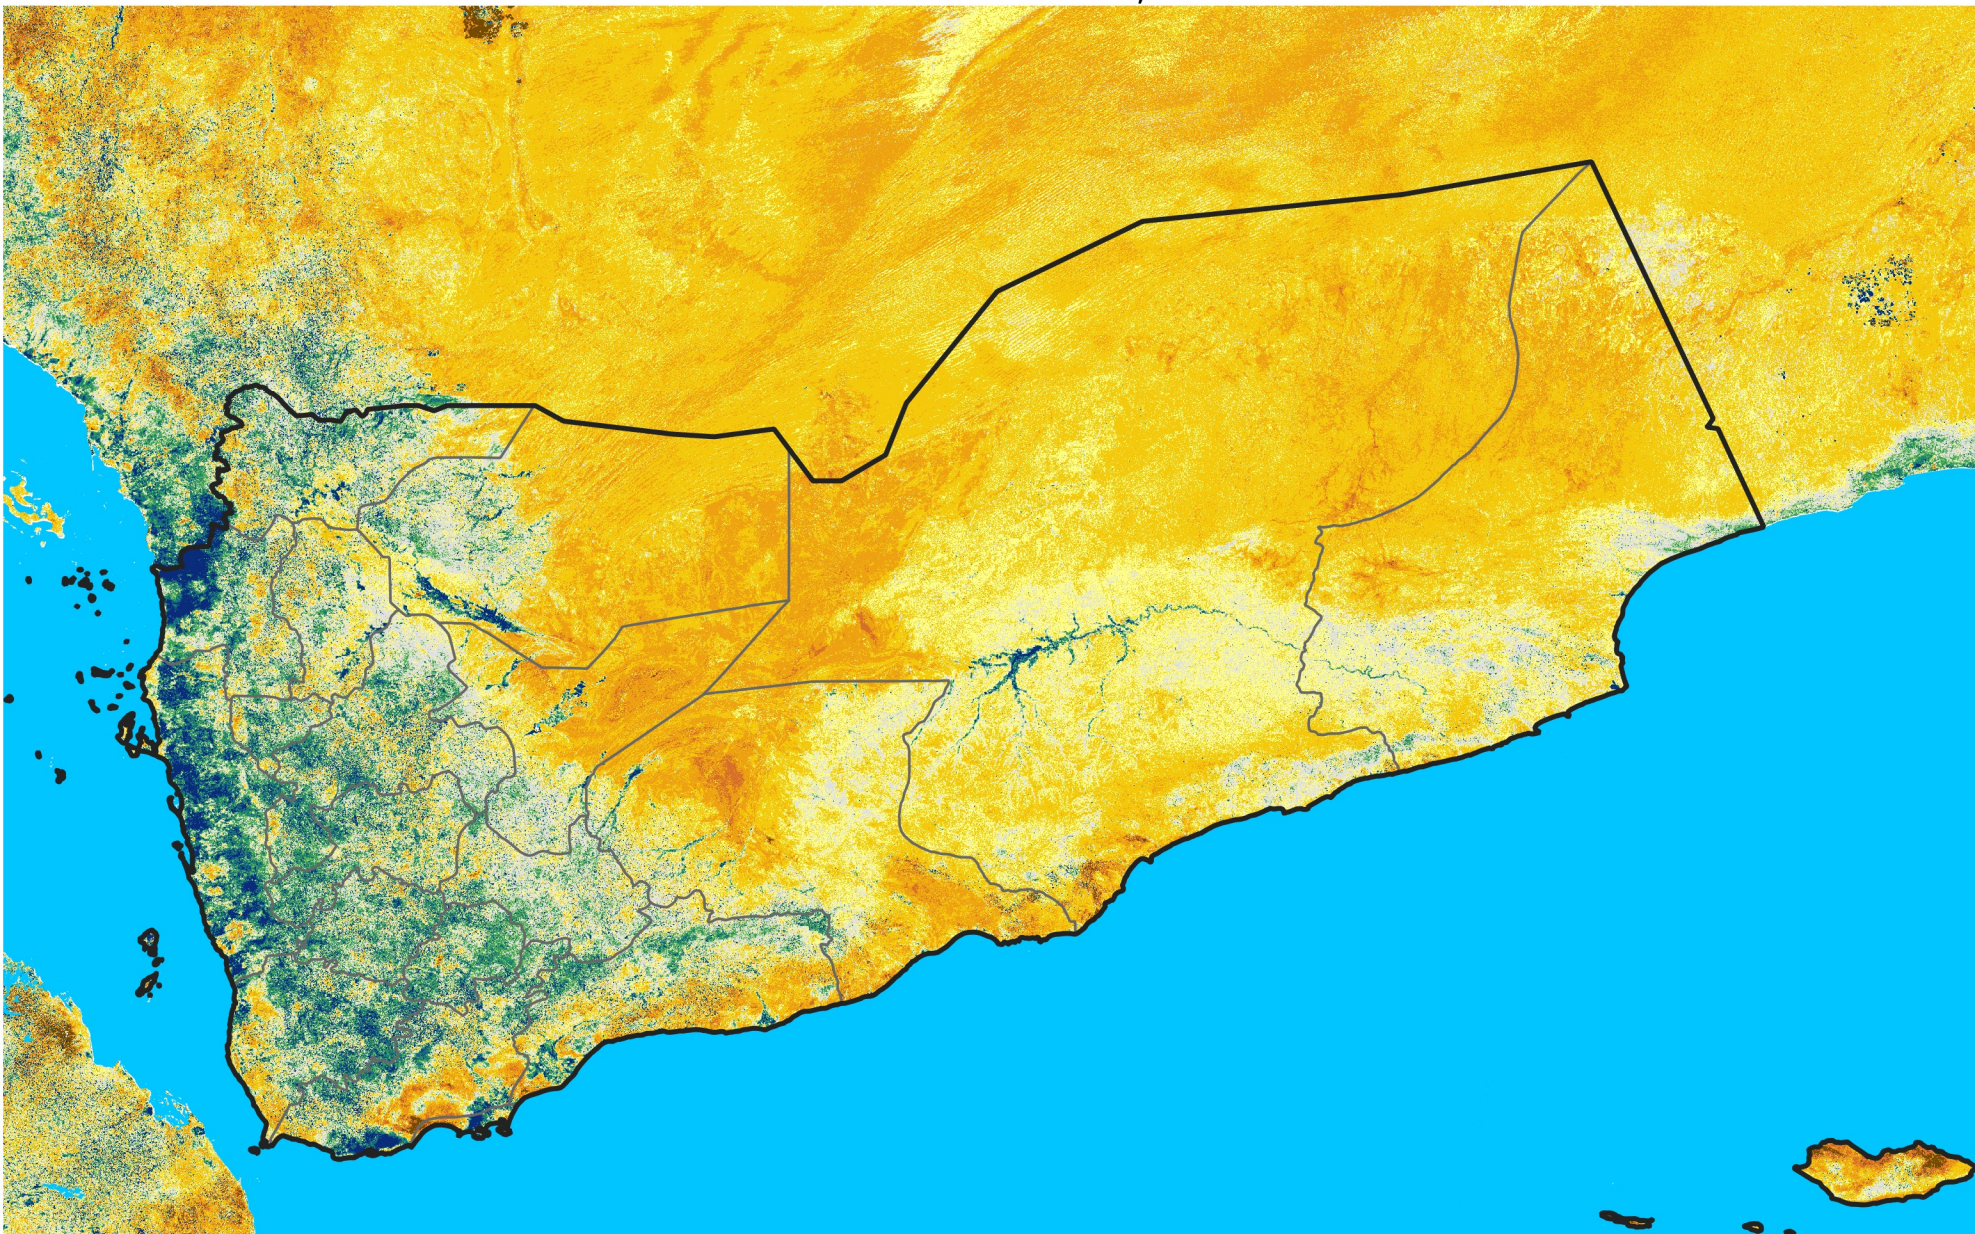

Yemen

Percent of Mean NDVI

2026 / Mean (2012 - 2021)

Period 15 / Mar 06 - 15, 2026

Percent of Normal