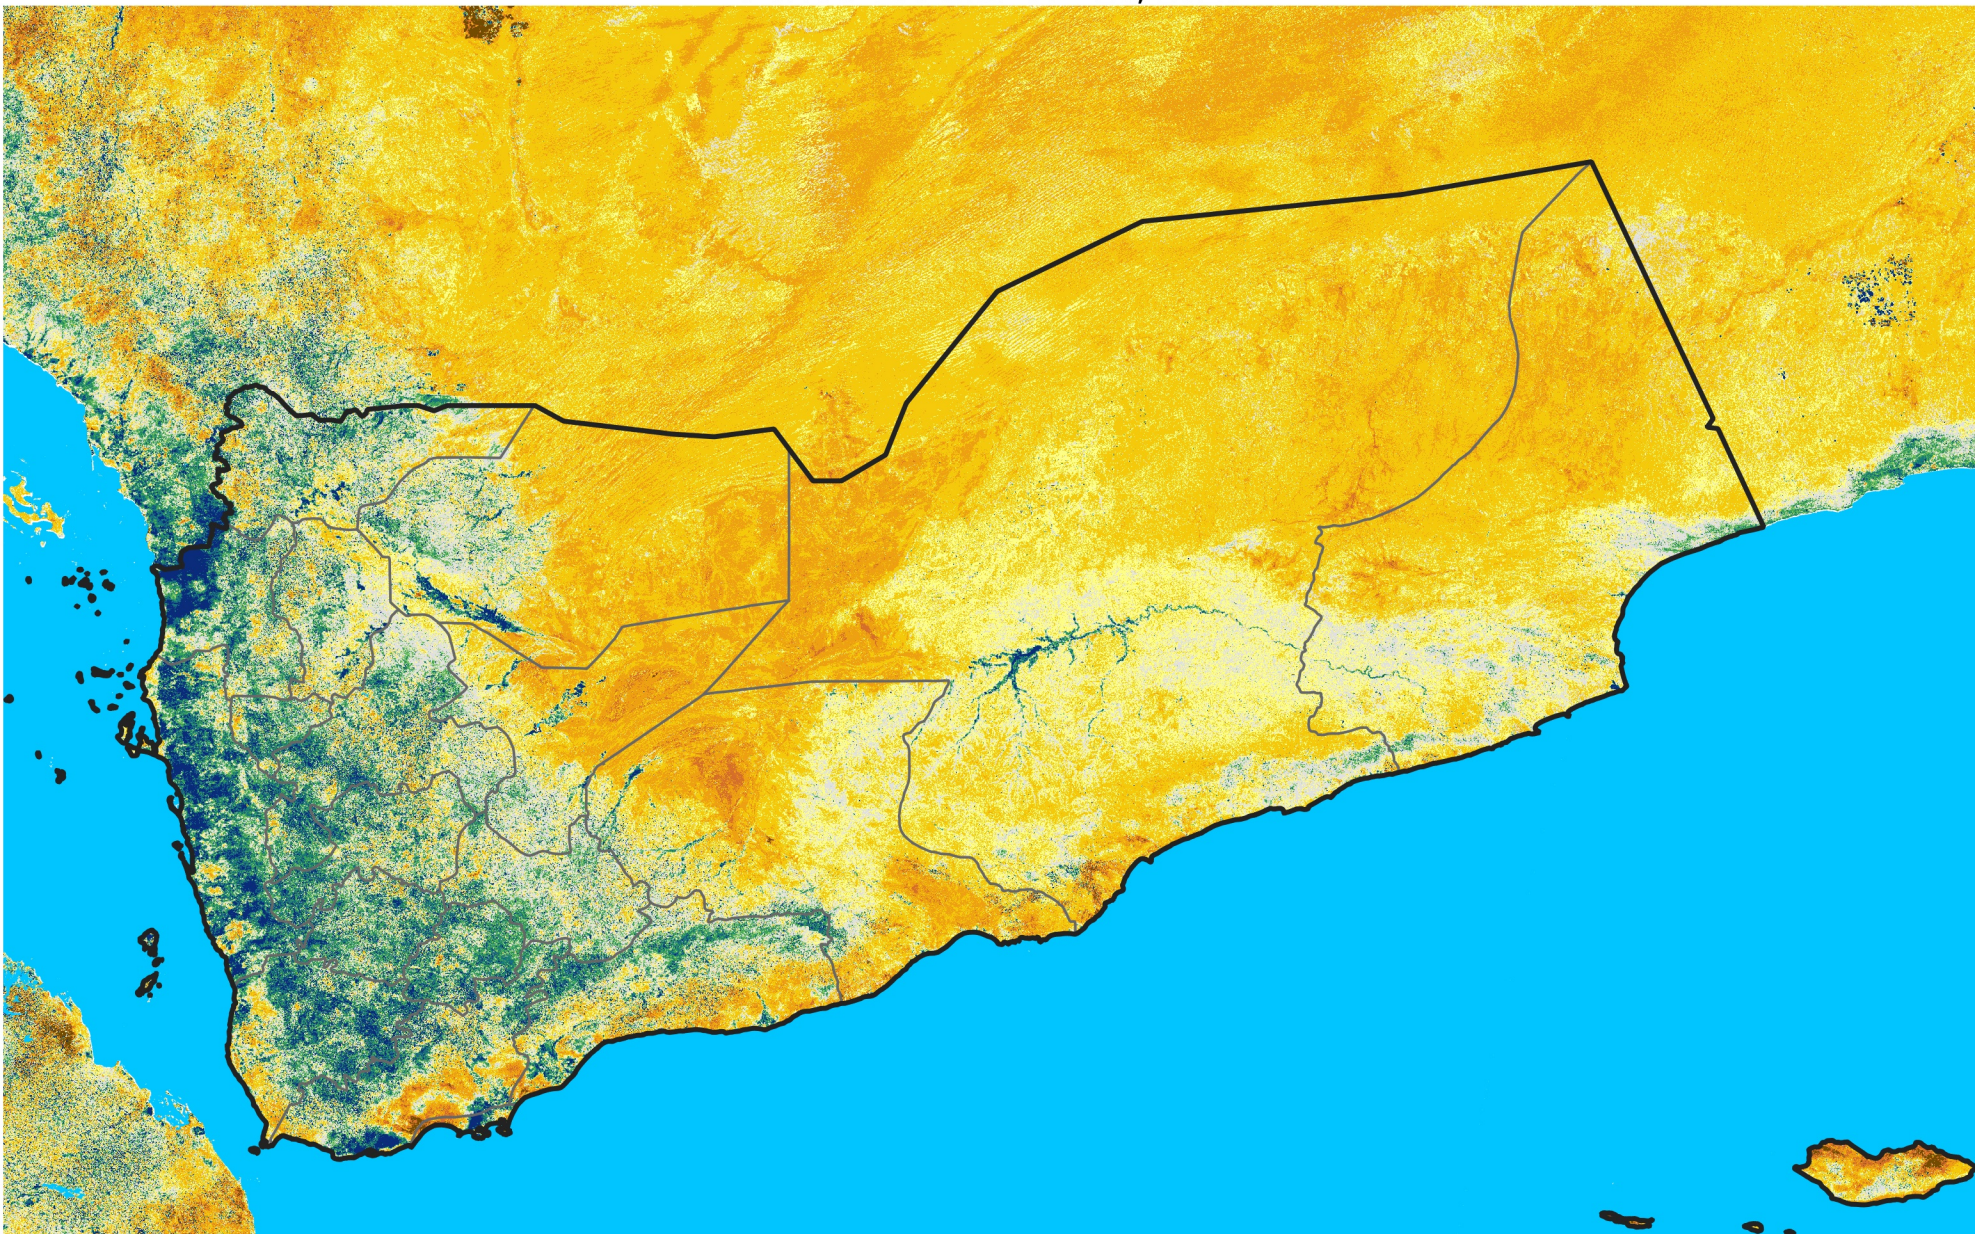

Yemen

Percent of Mean NDVI

2026 / Mean (2012 - 2021)

Period 16 / Mar 11 - 20, 2026

Percent of Normal